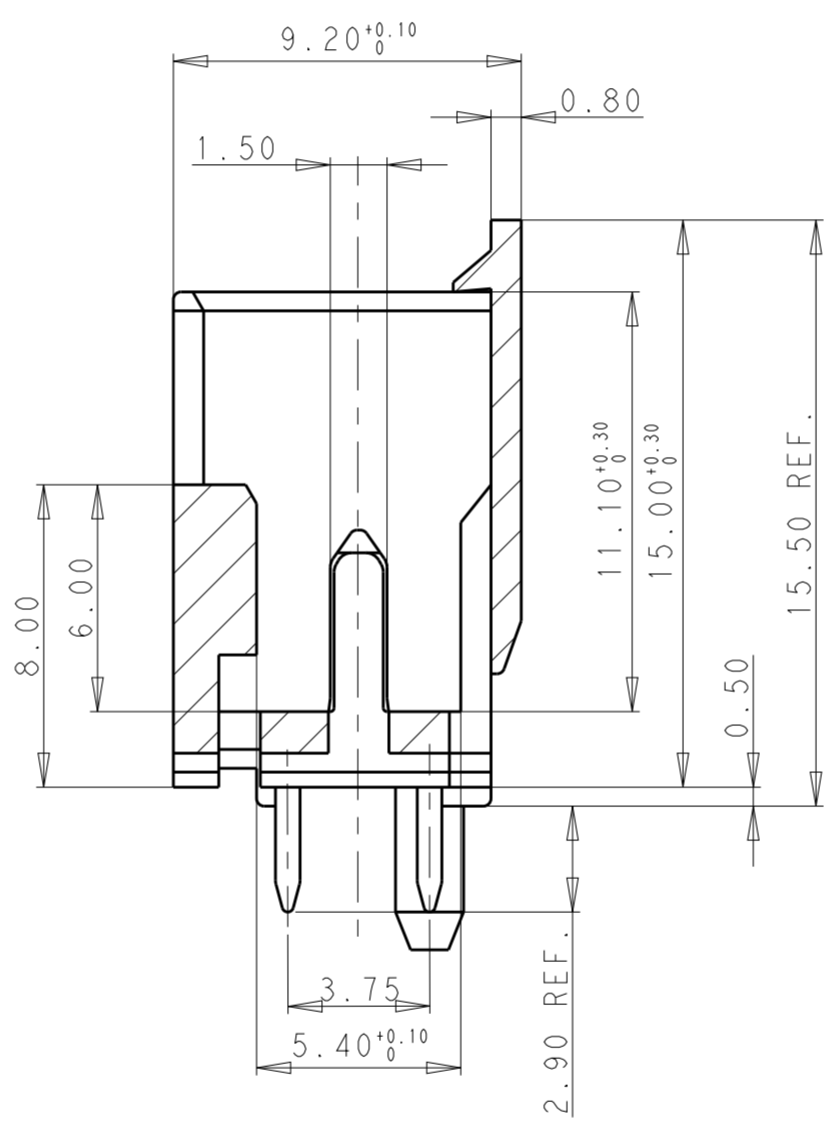

NOTE

- 1 MATERIAL: HOUSING, NYLON, UL94 V0, 750°C GWT NO FLAME COLOR NATURAL, CONTACT, COPPER ALLOY, 0.60MM THICK
- 2 FINISH: TIN PLATING OVER NICKEL UNDERPLATING
- 3 PCB LAYOUT AS SHOWN
- 4 PACKAGING: LOOSE PIECE OR TUBE. THE PART NUMBERS IN THIS DRAWING ARE WITH LOOSE PIECE PACKAGING. PLEASE CONTACT TE SALES REPRESENTATIVES FOR TUBE PACKAGING REQUIREMENT.

SECTION A-A

PCB LAYOUT-SOLDER SIDE

40.10	35.00	15
37.60	32.50	14
35.10	30.00	13
32.60	27.50	12
30.10	25.00	11
27.60	22.50	10
25.10	20.00	9
22.60	17.50	8
20.10	15.00	7
17.60	12.50	6
15.10	10.00	5
12.60	7.50	4
10.10	5.00	3
N	M	NO. OF POS.

THIS DRAWING IS A CONTROLLED DOCUMENT.

DIMENSIONS: mm	TOLERANCES UNLESS OTHERWISE SPECIFIED: 0 PLC ± 1 PLC ± 2 PLC ±0.2 3 PLC ± 4 PLC ± ANGLES ±1° FINISH	DWN MARK ZHU 18MAR2013	NAME STC TE Connectivity
		CHK DANIEL ZHANG 18MAR2013	
MATERIAL		APVD YUJHONG MAO 18MAR2013	RESTRICTED TO
		APPLICATION SPEC	SIZE A200779
		WEIGHT	CAGE CODE C-2232330
		CUSTOMER DRAWING	DRAWING NO NA
			SHEET 1 OF 3
			REV A

THIS DRAWING IS A CONTROLLED DOCUMENT.		DWN MARK ZHU 18MAR2013	TE Connectivity		
DIMENSIONS: mm		CHK ZHANG DANIEL 18MAR2013			NAME RAST 2.5 TAB HEADER ASSY TH, VERTICAL, EXTERNAL LOCKING SELECTIVE
		APVD YUJHONG MAO 18MAR2013			RESTRICTED TO -
TOLERANCES UNLESS OTHERWISE SPECIFIED:		PRODUCT SPEC -	APPLICATION SPEC -	SIZE A200779	
MATERIAL -		WEIGHT -	DRAWING NO C-2232330	SCALE 4:1	
CUSTOMER DRAWING		SHEET 3 OF 3		REV A	