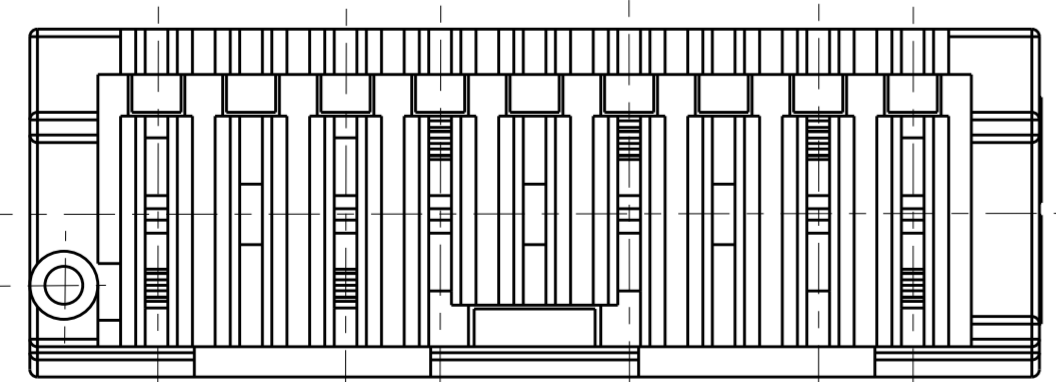

NOTE

- 1 MATERIAL: HOUSING, NYLON, UL94 V0, 750°C GWT NO FLAME COLOR NATURAL, CONTACT, COPPER ALLOY, 0.60MM THICK
- 2 FINISH: TIN PLATING OVER NICKEL UNDERPLATING
- 3 PCB LAYOUT AS SHOWN
- 4 PACKAGING: LOOSE PIECE OR TUBE. THE PART NUMBERS IN THIS DRAWING ARE WITH LOOSE PIECE PACKAGING. PLEASE CONTACT TE SALES REPRESENTATIVES FOR TUBE PACKAGING REQUIREMENT.

SECTION A-A

PCB LAYOUT-SOLDER SIDE

40.10	35.00	15
37.60	32.50	14
35.10	30.00	13
32.60	27.50	12
30.10	25.00	11
27.60	22.50	10
25.10	20.00	9
22.60	17.50	8
20.10	15.00	7
17.60	12.50	6
15.10	10.00	5
12.60	7.50	4
10.10	5.00	3
N	M	NO. OF POS.