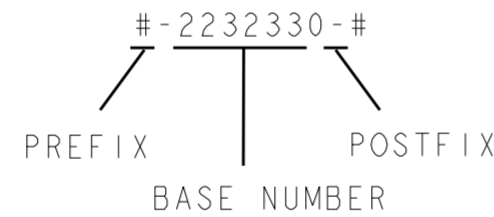

LOC		DIST		REVISIONS			
P	LTR	DESCRIPTION	DATE	DWN	APVD		
-	-	SEE SHEET 1	-	-	-		

FOR ANY KEYING CONFIGURATION, THERE ARE EIGHT COLORS AVAILABLE, BESIDES THE NATURAL COLOR, THERE ARE OTHER SEVEN COLORS, INCLUDE: YELLOW, BLUE, GREY, PURPLE, RED, GREEN, BLACK. THE WHITE VERSION IS PRELIMINARY. THE P/N OF THE COLOR CONNECTOR ARE BASED ON THE NATURAL CONNECTOR, THE PREFIX AND POSTFIX ARE THE SAME FOR THE SAME KEYING CONFIGURATION, BUT THE BASE NUMBERS ARE DIFFERENT ACCORDING TO DIFFERENT COLOR. THE FOLLOWING SHOWS WHAT'S THE P/N FOR COLOR CONNECTOR

COLOR	PART NUMBER OF THE CONNECTOR				COMMENTS
	WITH TIN PLATING CONTACT		WITH AG PLATING CONTACT		
NATURAL	#-2232330-#	#-2232367-#	#-2232384-#	#-2232385-#	THE DETAIL P/N FOR DIFFERENT KEYING SEE SHEET 1 & 2
RED	#-2232368-#	#-2232369-#	#-2232386-#	#-2232387-#	THE PREFIX AND POSTFIX ARE THE SAME WITH THE P/N OF THE NATURAL CONNECTOR FOR THE SAME KEYING CONFIGURATION, JUST THE BASE NUMBERS ARE DIFFERENT BASED ON DIFFERENT COLOR. # CAN BE THE NUMBER FROM 0 TO 9.
BLUE	#-2232370-#	#-2232371-#	#-2232388-#	#-2232389-#	
YELLOW	#-2232372-#	#-2232373-#	#-2232390-#	#-2232391-#	
BALCK	#-2232374-#	#-2232375-#	#-2232392-#	#-2232393-#	
GREY	#-2232376-#	#-2232377-#	#-2232394-#	#-2232395-#	
GREEN	#-2232378-#	#-2232379-#	#-2232396-#	#-2232397-#	
PURPLE	#-2232380-#	#-2232381-#	#-2232398-#	#-2232399-#	
WHITE	#-2232382-#	#-2232383-#	#-2232400-#	#-2232401-#	

THIS DRAWING IS A CONTROLLED DOCUMENT.		DWN MARK ZHU 18MAR2013	TE Connectivity		
DIMENSIONS: mm		CHK ZHANG DANIEL 18MAR2013			NAME RAST 2.5 TAB HEADER ASSY TH, VERTICAL, EXTERNAL LOCKING SELECTIVE
		APVD YUJHONG MAO 18MAR2013			RESTRICTED TO -
TOLERANCES UNLESS OTHERWISE SPECIFIED:		PRODUCT SPEC -	APPLICATION SPEC -	SIZE A200779	
MATERIAL -		WEIGHT -	DRAWING NO C-2232330	SCALE 4:1	
CUSTOMER DRAWING		SHEET 3 OF 3		REV A