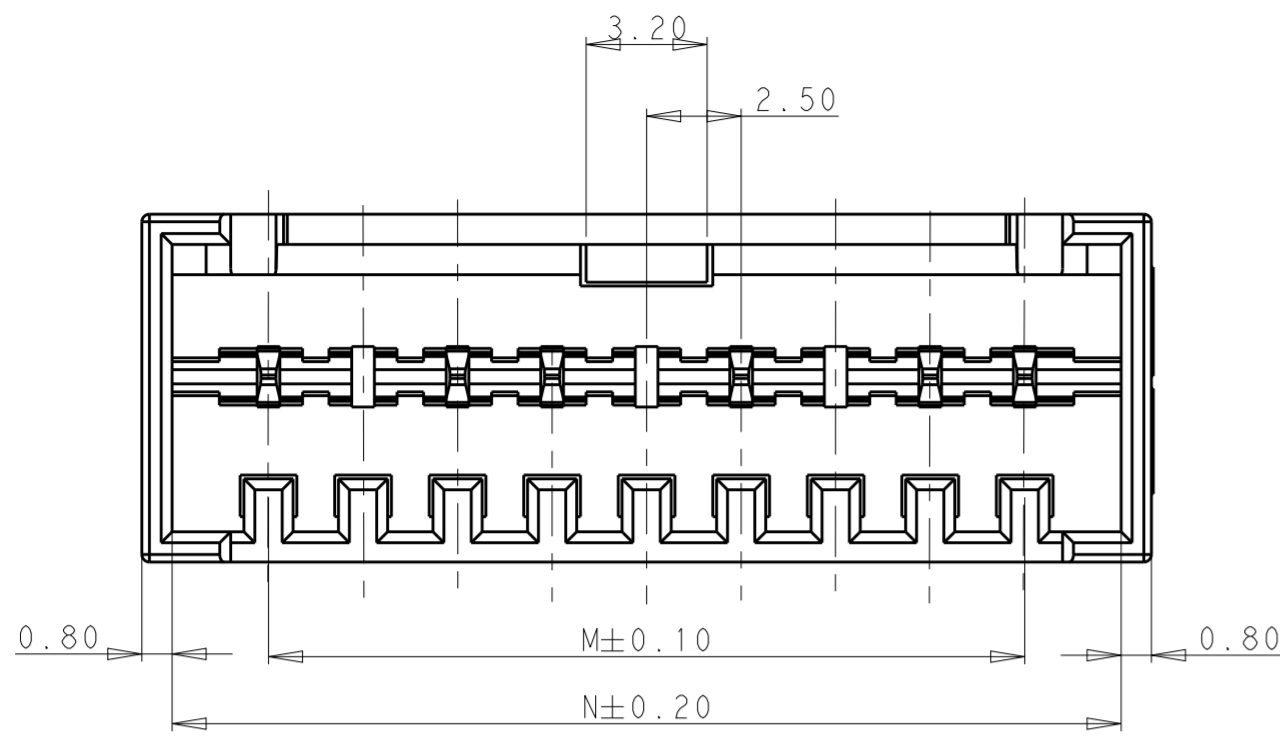

THIS DRAWING IS UNPUBLISHED. RELEASED FOR PUBLICATION 20
© COPYRIGHT 20 BY - ALL RIGHTS RESERVED.

LOC		DIST		REVISIONS			
P	LTR	DESCRIPTION	DATE	DWN	APVD		
	A	FIRST RELEASE	18MAR2013	MZ	YHM		

NOTE

1. 1 MATERIAL: HOUSING, NYLON, UL94 V0, 750°C GWT NO FLAME COLOR NATURAL, CONTACT, COPPER ALLOY, 0.60MM THICK
2. 2 FINISH: TIN PLATING OVER NICKEL UNDERPLATING
3. 3 PCB LAYOUT AS SHOWN
4. 4 PACKAGING: LOOSE PIECE OR TUBE. THE PART NUMBERS IN THIS DRAWING ARE WITH LOOSE PIECE PACKAGING. PLEASE CONTACT TE SALES REPRESENTATIVES FOR TUBE PACKAGING REQUIREMENT.