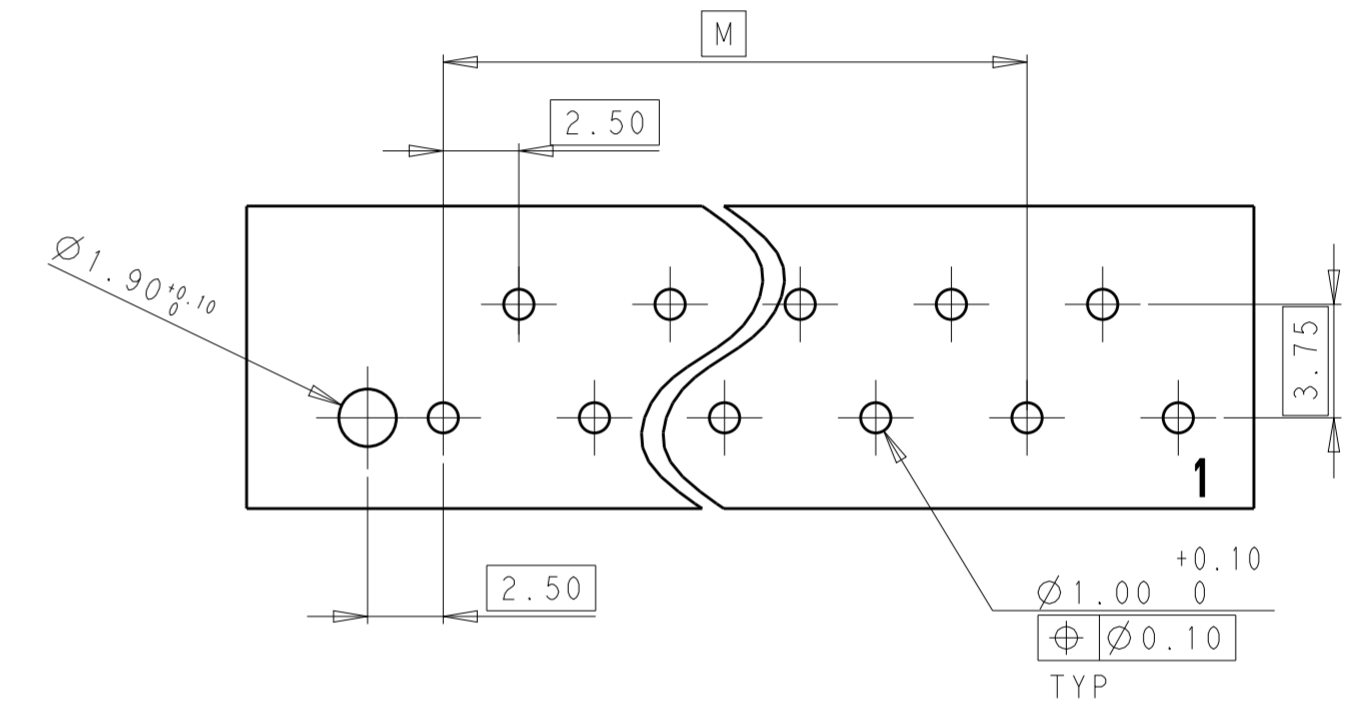

NOTE

- 1 MATERIAL: HOUSING, NYLON, UL94 V0, 750°C GWT NO FLAME COLOR NATURAL, CONTACT, COPPER ALLOY, 0.60MM THICK
- 2 FINISH: TIN PLATING OVER NICKEL UNDERPLATING
- 3 PCB LAYOUT AS SHOWN
- 4 PACKAGING: LOOSE PIECE OR TUBE. THE PART NUMBERS IN THIS DRAWING ARE WITH LOOSE PIECE PACKAGING. PLEASE CONTACT TE SALES REPRESENTATIVES FOR TUBE PACKAGING REQUIREMENT.

SECTION A-A

PCB LAYOUT-SOLDER SIDE

40.10	35.00	15
37.60	32.50	14
35.10	30.00	13
32.60	27.50	12
30.10	25.00	11
27.60	22.50	10
25.10	20.00	9
22.60	17.50	8
20.10	15.00	7
17.60	12.50	6
15.10	10.00	5
12.60	7.50	4
10.10	5.00	3
N	M	NO. OF POS.