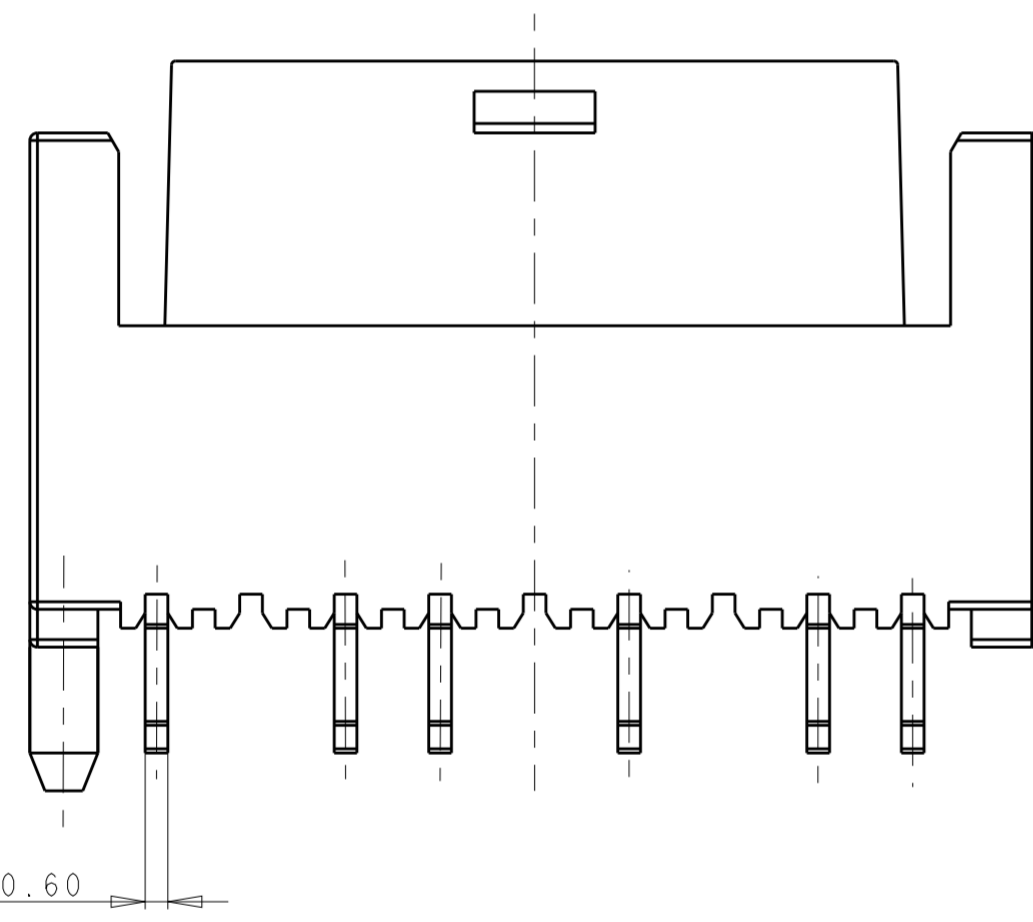

NOTE

- 1 MATERIAL: HOUSING, NYLON, UL94 V0, 750°C GWT NO FLAME COLOR NATURAL, CONTACT, COPPER ALLOY, 0.60MM THICK
- 2 FINISH: TIN PLATING OVER NICKEL UNDERPLATING
- 3 PCB LAYOUT AS SHOWN
- 4 PACKAGING: LOOSE PIECE OR TUBE. THE PART NUMBERS IN THIS DRAWING ARE WITH LOOSE PIECE PACKAGING. PLEASE CONTACT TE SALES REPRESENTATIVES FOR TUBE PACKAGING REQUIREMENT.

SECTION A-A

PCB LAYOUT-SOLDER SIDE

40.10	35.00	15
37.60	32.50	14
35.10	30.00	13
32.60	27.50	12
30.10	25.00	11
27.60	22.50	10
25.10	20.00	9
22.60	17.50	8
20.10	15.00	7
17.60	12.50	6
15.10	10.00	5
12.60	7.50	4
10.10	5.00	3
N	M	NO. OF POS.

THIS DRAWING IS A CONTROLLED DOCUMENT.

DIMENSIONS: mm	TOLERANCES UNLESS OTHERWISE SPECIFIED: 0 PLC ± 1 PLC ± 2 PLC ±0.2 3 PLC ± 4 PLC ± ANGLES ±1° FINISH	DWN MARK ZHU 18MAR2013	NAME STC TE Connectivity
		CHK DANIEL ZHANG 18MAR2013	
MATERIAL		APVD YUJHONG MAO 18MAR2013	RESTRICTED TO
		APPLICATION SPEC	SIZE A200779
		WEIGHT	CAGE CODE C-2232330
		CUSTOMER DRAWING	DRAWING NO NA
			SHEET 1 OF 3
			REV A

THIS DRAWING IS A CONTROLLED DOCUMENT.		DWN MARK ZHU 18MAR2013	TE Connectivity		
DIMENSIONS: mm		CHK ZHANG DANIEL 18MAR2013			NAME RAST 2.5 TAB HEADER ASSY TH, VERTICAL, EXTERNAL LOCKING SELECTIVE
		APVD YUJHONG MAO 18MAR2013			RESTRICTED TO -
TOLERANCES UNLESS OTHERWISE SPECIFIED:		PRODUCT SPEC -	APPLICATION SPEC -	SIZE A200779	
MATERIAL -		WEIGHT -	DRAWING NO C-2232330	SCALE 4:1	
CUSTOMER DRAWING		SHEET 3 OF 3		REV A	