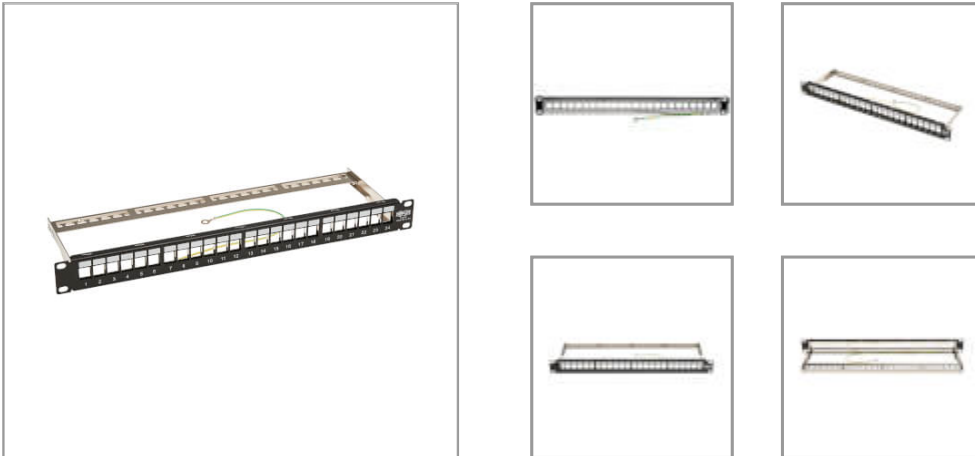

24-Port 1U Rack-Mount Shielded Blank Keystone/Multimedia Patch Panel, RJ45 Ethernet, USB, HDMI, Cat5e/6

MODEL NUMBER: **N062-024-KJ-SH**

Manages and organizes input and output cable connections in your network. Customizable solution for a variety of applications, including Ethernet, voice, audio/video and USB.

Description

The N062-024-KJ-SH 24-Port 1U Rack-Mount Shielded Blank Keystone/Multimedia Patch Panel manages and organizes the cabling in your network. The 24 blank cutouts accommodate all keystone jacks, including RJ45 Ethernet, HDMI audio/video, voice and USB applications. The rear cable manager keeps cables neat, tidy and efficiently organized on the back of the panel. Ports are clearly numbered to help you identify connections. Mounts easily into 1U of an EIA-standard 19-inch two-post rack or wall-mount rack enclosure. Made from fully shielded, heavy-duty steel. Grounding wire included.

Features

Manages and Organizes a Wide Variety of Cabling 24 blank cutouts accommodate most keystone jacks in the market
For use with RJ45 Ethernet, HDMI audio/video, voice, USB and other applications
Ports are numbered for easy connection identification
Fully shielded, heavy-duty steel construction

Cable Manager on Rear Keeps cabling neat, tidy and organized

Quick, Easy Installation Mounts easily into 1U of EIA-standard 19 in. 2-post rack or wall-mount rack enclosure
Includes grounding wire

Specifications