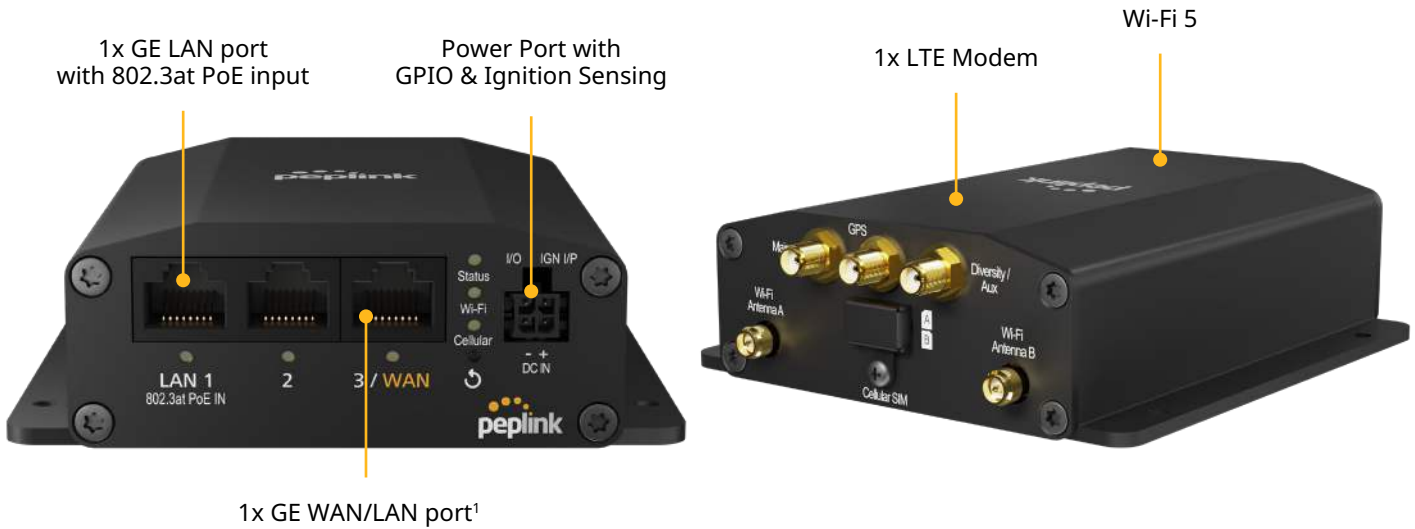

[^] Receive a complimentary feature pack by adding a PrimeCare plan (available in 2 or 4 year options) upon device purchase. Contact your reseller for more information.

Plug and play, anyone?

SpeedFusion Connect* services makes the BR1 Mini the ultimate plug-and-play device. Power up, switch on, and get connected. SpeedFusion Connect also works with Peplink technologies such as Hot Failover[^], ensuring reliable connectivity is accessible at all times.

Specifications

WAN Interface	1x 10/100/1000M Ethernet ¹ 1x Embedded Cellular Modem with Redundant SIM Slots	Antenna Connectors	2x SMA Cellular Antenna Connectors 2x RP-SMA Wi-Fi Antenna Connectors 1x SMA GPS Antenna Connector
LAN Interface	2x 10/100/1000M Ethernet	Power Input	Power Port: 10V – 30V DC AC Adapter: AC Input 100V–240V / DC Output 12V Power over Ethernet 802.3at
Wi-Fi Interface	Simultaneous Dual-Band (2.4GHz / 5GHz) Wi-Fi 5, 2X2 MIMO Wi-Fi WAN ¹ and/or AP	Power Consumption	13W (nominal), 18W (max.)
SpeedFusion features	Hot Failover ¹ / WAN Smoothing ¹	Dimension	5.0 x 4.2 x 1.4 inches / 125.7 x 107 x 35 mm
Number of SpeedFusion VPN Peers	2 / 5 ²	Weight	0.95 pounds / 430 grams
Feature	GPIO, Ignition Sensing	Operating Temperature	-40° – 149°F / -40° – 65°C
Router Throughput	300Mbps	Humidity	15% – 95% (non-condensing)
SpeedFusion VPN Throughput		Certifications	FCC, CE, RoHS UL 121201 (Class I and Division 2)
- No Encryption	80Mbps	Package Content	1x BR1 Mini 2x LTE Antennas (ACW-235) 2x Dual Band Wi-Fi Antennas (ACW-342) 1x GPS Active Antenna (ACW-232) 1x 12V 2A 4pin Power Supply (ACW-632)
- 256-bit AES	20 Mbps / 60Mbps ²	SIM Card Size	Nano-SIM (4FF)
Recommended Users	1-60	Warranty	1-Year Limited Warranty
Cellular Data Rate³ (Downlink/Uplink)	CAT-7: 300 Mbps/150 Mbps CAT-6: 300 Mbps/50 Mbps CAT-4: 150 Mbps/50 Mbps		