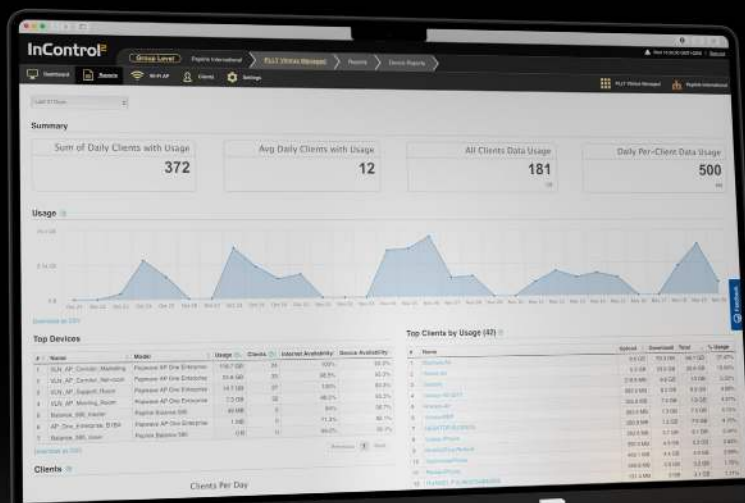

Manage with confidence

Control the BR1 Mini using InControl2 cloud-based endpoint management system. Generate useful reports and push configurations, as you remotely access any Peplink device with ease.