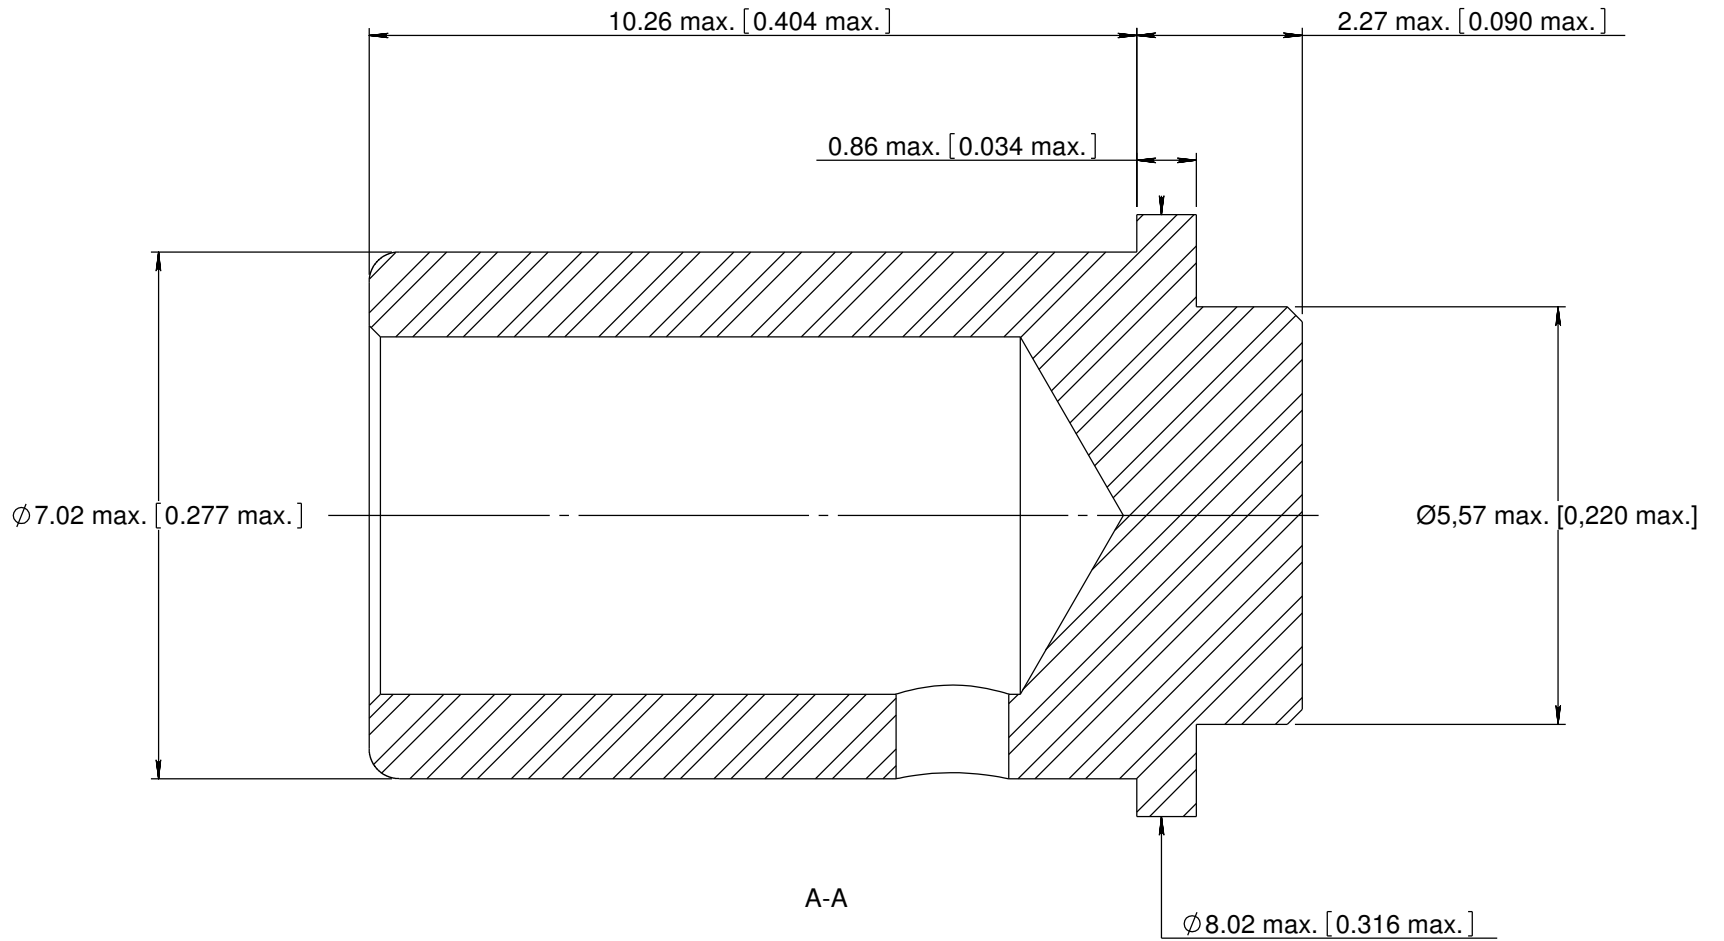

Series  
BPX

SIZE 8 RR/RR CONDUCTIVE FILLER PLUG FOR PIN CAVITY

Issue:  
Apr. 23, 2009

Page  
1/1

**MATERIAL AND FINISH:**

- Aluminum alloy, Nickel plated.

**DIMENSIONS : mm (inch are given for information only)**