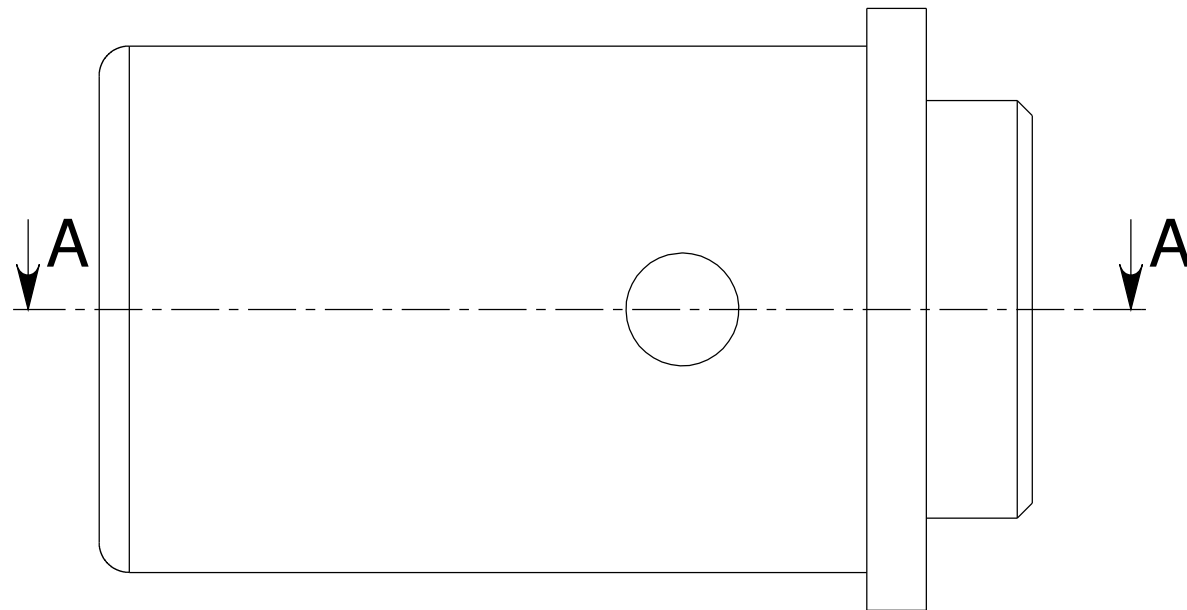

Series  
BPX

SIZE 8 RR/RR CONDUCTIVE FILLER PLUG FOR PIN CAVITY

Issue:  
Apr. 23, 2009

Page  
1/1

**MATERIAL AND FINISH:**

- Aluminum alloy, Nickel plated.

**DIMENSIONS : mm (inch are given for information only)**