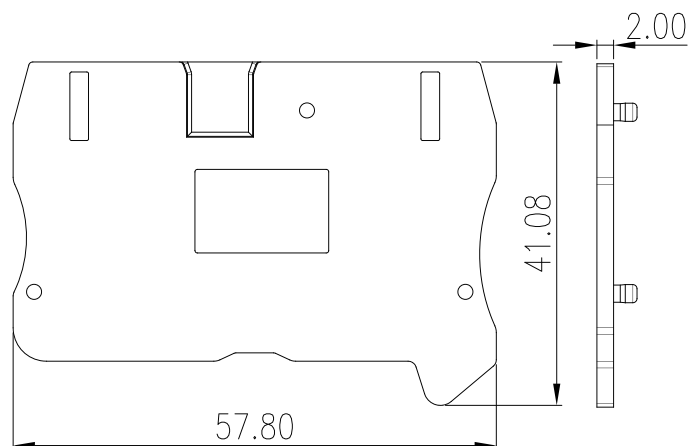

### Specification

Product description	End cover
Color	Grey(default)
Material	PA
Inflammability class	UL94-V0
Compatible products	DP6
Package	50 pcs / box