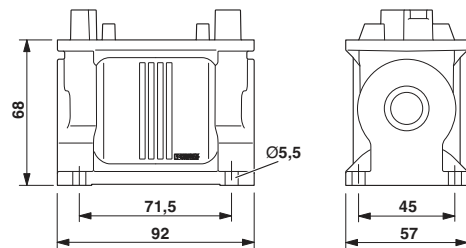

Technical data

Dimensions

Height	68 mm
Width	57 mm
Length	92 mm

Ambient conditions

Degree of protection for housing	IP65
	IP68 (0.2 bar/24 h)
	IP69K
Ambient temperature (operation)	-40 °C ... 125 °C

General

Technical data

General

Screw connection	None
Type of the screw connection	1x M20
Housing material	Die-cast aluminum, salt water resistant
Housing surface material	Uncoated

Classifications

eCl@ss

eCl@ss 4.0	27140816
eCl@ss 4.1	27140816
eCl@ss 5.0	27143424
eCl@ss 5.1	27143424
eCl@ss 6.0	27143424
eCl@ss 7.0	27440209
eCl@ss 8.0	27440209

HEAVYCON ADVANCE IP65 protective cover B6, for panel mounting side, with screw locking, with retaining cord, diameter of retaining cord eyelet 3 mm

Housing - HC-ADV-B06-CHFh-1TTM20-EEE - 1408685

Accessories

Dimensioned drawing

Dimensional drawing