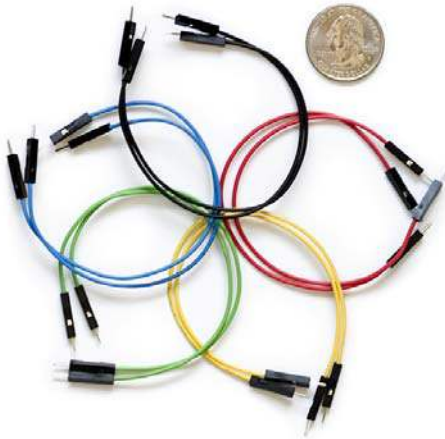

Jumper Wires Premium 6" M/M Pack of 10

PRT-08431 ROHS ✓

© images are CC BY-NC-SA 3.0

Description: This is a SparkFun exclusive! These are 155mm long jumpers with male connectors on both ends. Use these to jumper from any female header on any board, to any other female header. Combine these with our female to female jumpers to create a male to female jumper. Multiple jumpers can be installed next to one another on a 0.1" header. Comes as 1 package of ten jumpers (colors shown).

Dimensions: 155mm +/-5mm long