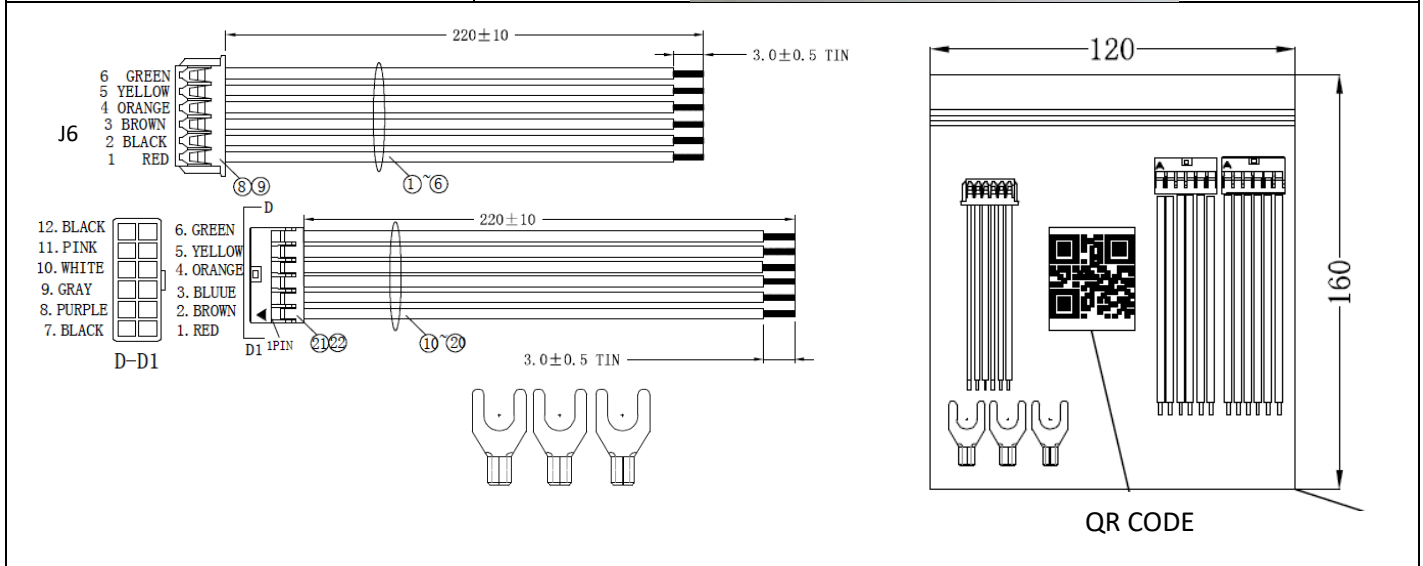

NEVO+1200 Input Cable Set (CAB-N12)

| CAB-N12 Contents | |
|--|---|
| 3 x Input Power Connector (J1) Crimp Terminals |  |
| 2 x Global Signal (J2A & J2B) Cables (220mm) | |
| 1 x Primary Standby (J6) Cable (220mm) | |

| NEVO+600 Input Cable Set (CAB-N6) | |
|--|---|
| CAB-N6 Contents | |
| 1 x Input Power Connector (J1) Housing |  |
| 3 x Input Power Connector (J1) Crimp Terminals | |
| 1 x Global Signal (J2) Cable (220mm) | |

| Single Output Cable Set (CAB-SOP) | |
|--|---|
| CAB-SOP Contents | |
| 1 x Single Output Module (J5) Cable (150mm) |  |
| 2 x 6.3mm x 0.8mm Faston Crimp Connector | |
| | |
| | |
|  | |

| Dual Output Cable Set (CAB-DOP) | |
|--|---|
| <p>Contents</p> <p>1 x Dual Output Module (J1) Cable (150mm)</p> <p>1 x Dual Output Module (J5) Cable (220mm)</p> |  |