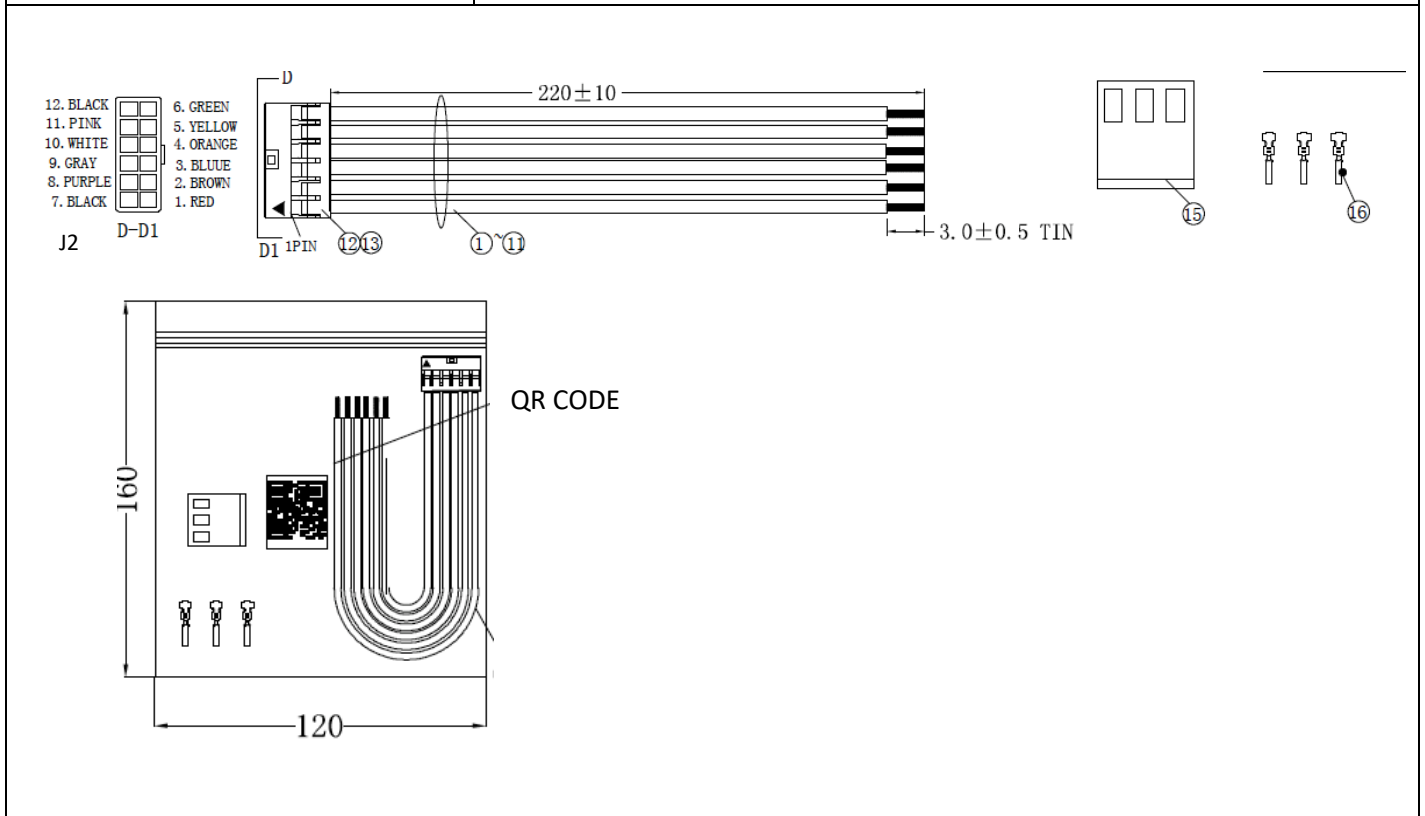

NEVO+1200 Input Cable Set (CAB-N12)

| CAB-N12 Contents | |
|--|---|
| 3 x Input Power Connector (J1) Crimp Terminals |  |
| 2 x Global Signal (J2A & J2B) Cables (220mm) | |
| 1 x Primary Standby (J6) Cable (220mm) | |

| NEVO+600 Input Cable Set (CAB-N6) | |
|--|---|
| CAB-N6 Contents | |
| 1 x Input Power Connector (J1) Housing |  |
| 3 x Input Power Connector (J1) Crimp Terminals | |
| 1 x Global Signal (J2) Cable (220mm) | |

| Single Output Cable Set (CAB-SOP) | |
|--|---|
| CAB-SOP Contents | |
| 1 x Single Output Module (J5) Cable (150mm) |  |
| 2 x 6.3mm x 0.8mm Faston Crimp Connector | |
| | |
| | |
|  | |

| Dual Output Cable Set (CAB-DOP) | |
|--|---|
| <p>Contents</p> <p>1 x Dual Output Module (J1) Cable (150mm)</p> <p>1 x Dual Output Module (J5) Cable (220mm)</p> |  |