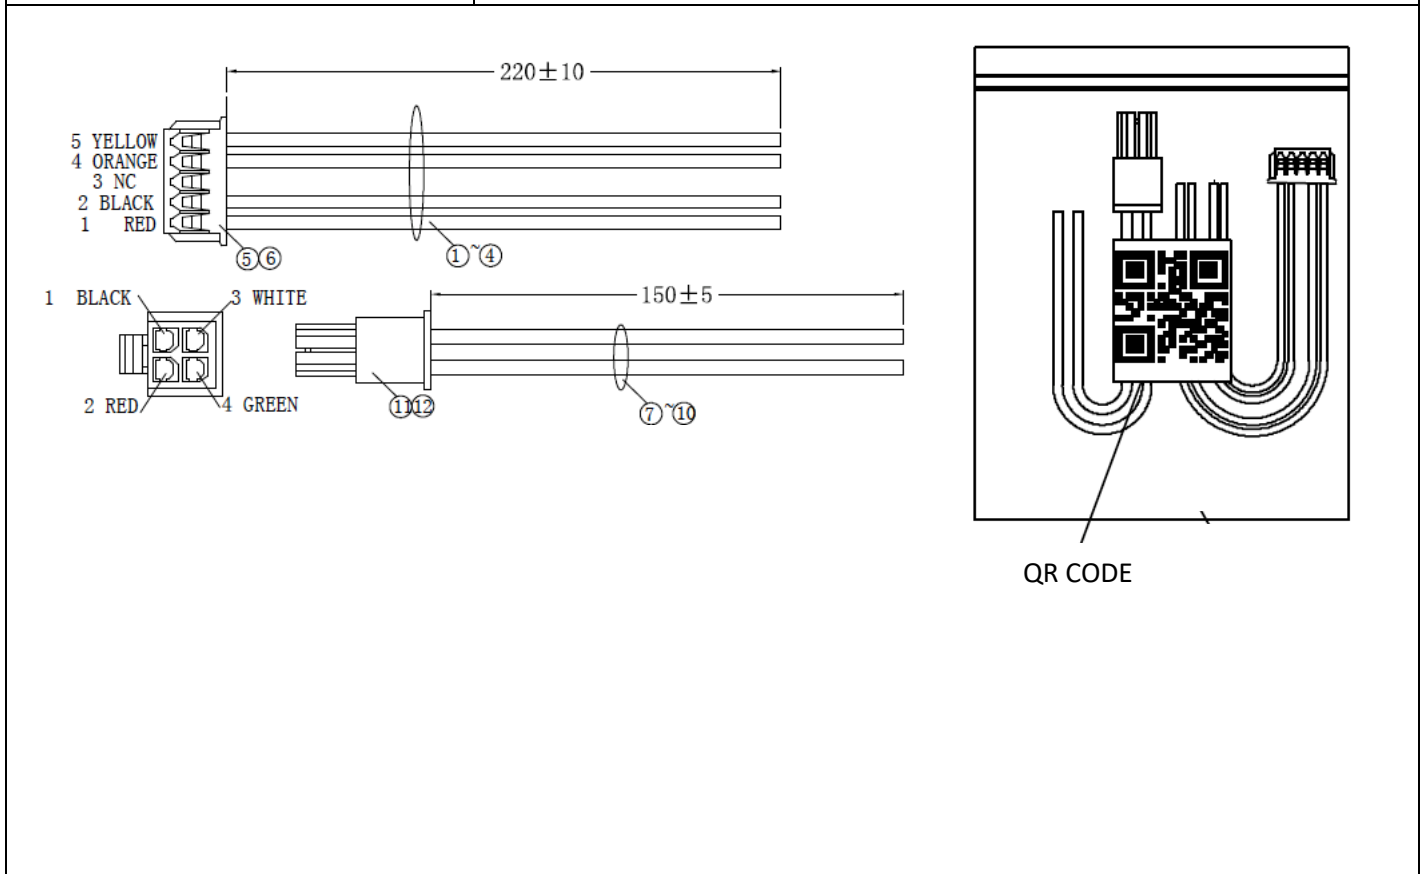

NEVO+1200 Input Cable Set (CAB-N12)

| CAB-N12 Contents | |
|--|---|
| 3 x Input Power Connector (J1) Crimp Terminals |  |
| 2 x Global Signal (J2A & J2B) Cables (220mm) | |
| 1 x Primary Standby (J6) Cable (220mm) | |

| NEVO+600 Input Cable Set (CAB-N6) | |
|--|---|
| CAB-N6 Contents | |
| 1 x Input Power Connector (J1) Housing |  |
| 3 x Input Power Connector (J1) Crimp Terminals | |
| 1 x Global Signal (J2) Cable (220mm) | |

| Single Output Cable Set (CAB-SOP) | |
|--|---|
| CAB-SOP Contents | |
| 1 x Single Output Module (J5) Cable (150mm) |  |
| 2 x 6.3mm x 0.8mm Faston Crimp Connector | |
| | |
| | |
|  | |

| Dual Output Cable Set (CAB-DOP) | |
|--|---|
| <p>Contents</p> <p>1 x Dual Output Module (J1) Cable (150mm)</p> <p>1 x Dual Output Module (J5) Cable (220mm)</p> |  |