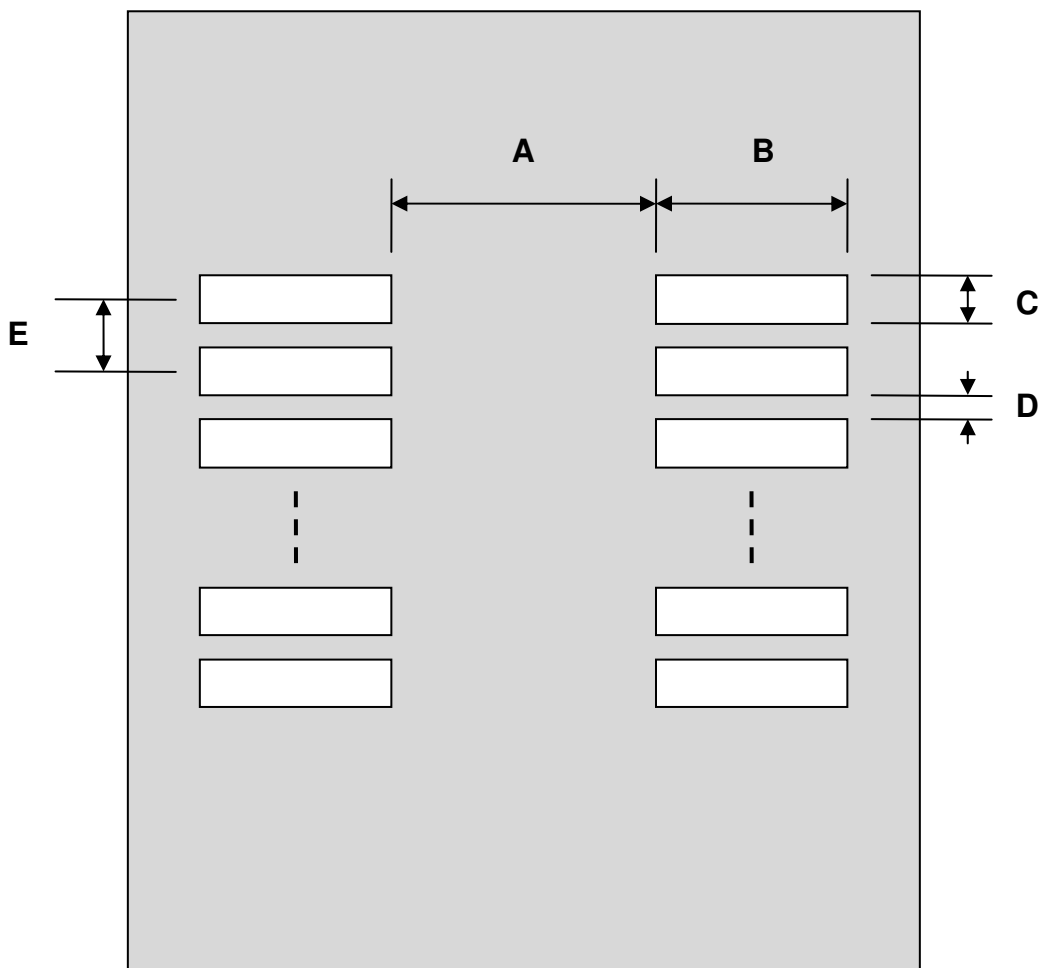

SuperSOT-8 Stencil (0.95 mm pitch, 4.0 x 3.3 mm body)

REF.	DIMENSIONS					
	mm			inches		
	MIN.	TYP.	MAX.	MIN.	TYP.	MAX.
A		3.40				
B		2.00				
C		0.70				
D		0.25				
E		0.95				

Top View (SMT Footprint)

(Representative drawing only - not to scale)