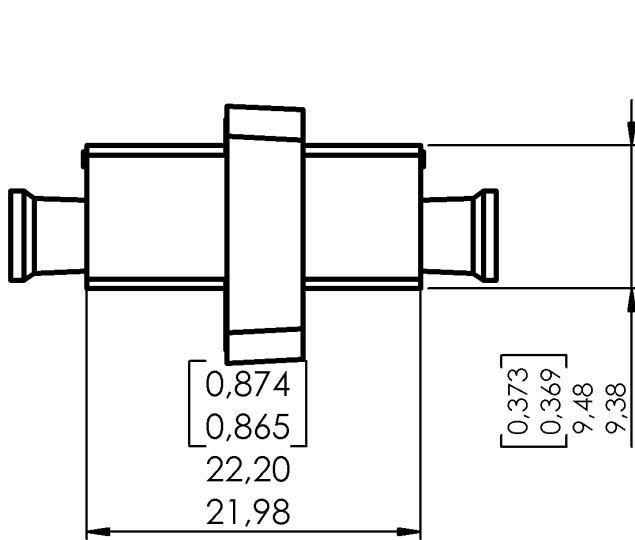

LC DUPLEX PC SINGLEMODE ADAPTOR
ZIRCONIA ALIGNMENT SLEEVE

Packaging
100

Series
LC

Issue
03/26/04

Page
1 / 2

Adaptor : color BLUE

Duplex

Ø 2,40 or M2 PANEL PIERCING

Scale : 1/1

- Contents :
- Low profile duplex adaptor
 - Receptacle dust cap
 - Sleeve

Original dimensions in mm [inch]