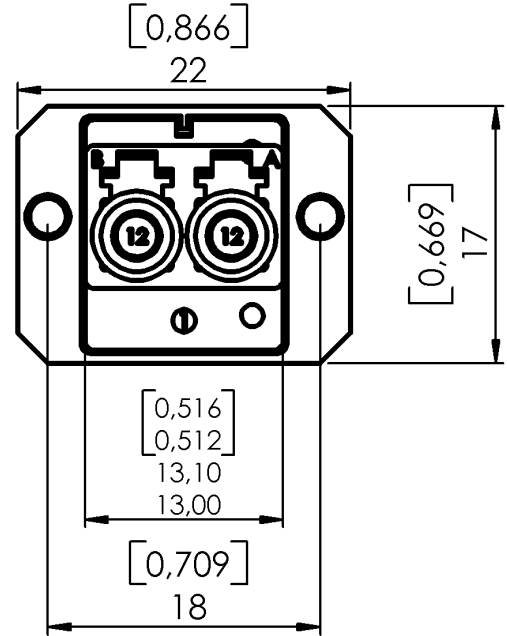

LC DUPLEX PC SINGLEMODE ADAPTOR
ZIRCONIA ALIGNMENT SLEEVE

Packaging
100

Series
LC

Issue
03/26/04

Page
1 / 2

Adaptor : color BLUE

Duplex

Ø 2,40 or M2 PANEL PIERCING

Scale : 1/1

- Contents :
- Low profile duplex adaptor
 - Receptacle dust cap
 - Sleeve

Original dimensions in mm [inch]