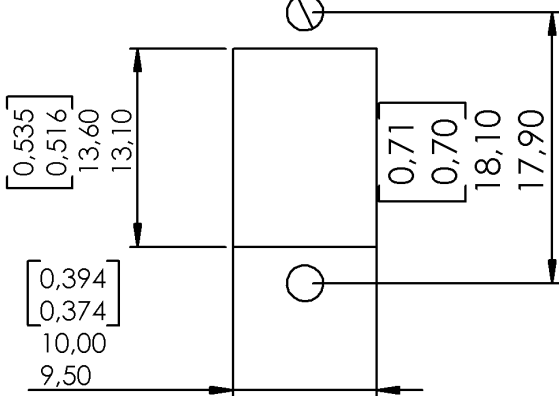

LC DUPLEX PC SINGLEMODE ADAPTOR
ZIRCONIA ALIGNMENT SLEEVE

Packaging
100

Series
LC

Issue
03/26/04

Page
1 / 2

Adaptor : color BLUE

Duplex

Ø 2,40 or M2 PANEL PIERCING

Scale : 1/1

- Contents :
- Low profile duplex adaptor
 - Receptacle dust cap
 - Sleeve

Original dimensions in mm [inch]