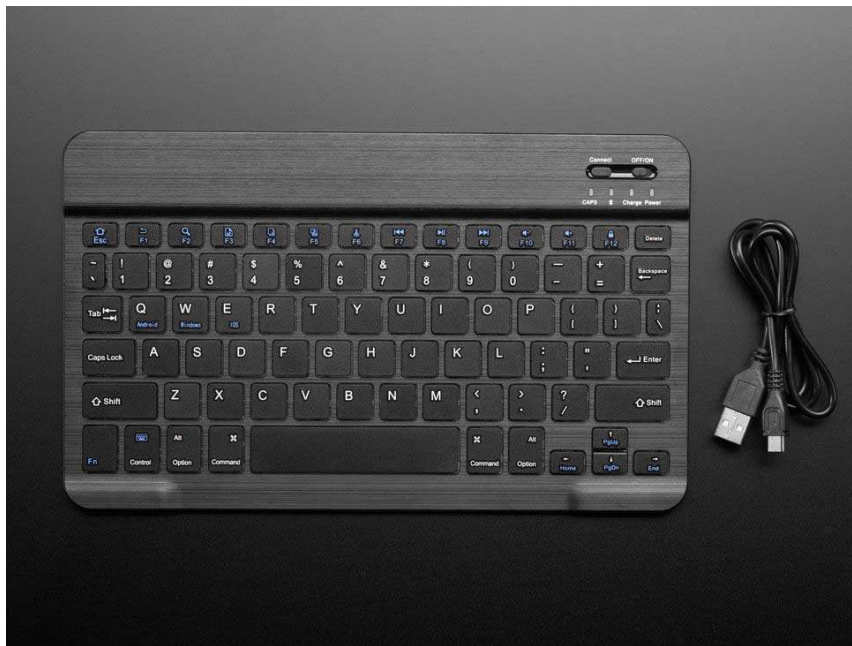

# 10" Bluetooth Keyboard – Black

PRODUCT ID: 3600

## Description

Add a slim, lightweight Bluetooth keyboard that is neither too big, nor too small for your computer project! We've found the "just right" Goldilocks-size keyboard, a mere 9.6" x 5.8" x 0.2"!

This keyboard has helpful indicator lights for Caps Lock, Bluetooth, Charge, and Power. It makes a great typing interface for a computer, especially for tablets, phones, boards and computers with built-in Bluetooth support, such as the Raspberry Pi 3 and the Pi Zero W.