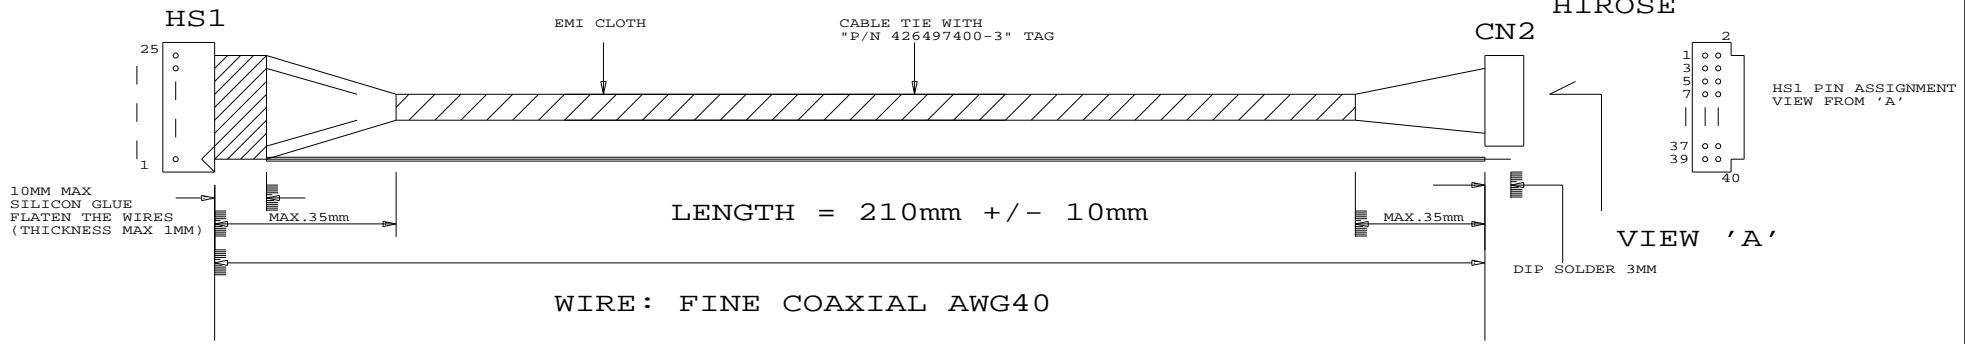

TOLERANCE:  
+1.0mm  
-1.0mm

PANEL SIDE

I-PEX  
20345-025T-01

DF-40DS-1.25C  
HIROSE

P/N 426497400-3 (PRELIMINARY)  
LVDS PANEL CABLE: BOE HV056WX1-100, 210mm

DIGITAL VIEW LTD. COPYRIGHT 2009, ALL RIGHTS RESERVED CONFIDENTIAL		
DRAWN BY: VICTOR NG		
Title	LVDS CABLE: BOE HV056WX1-100	
Size	Document Number	REV
B	(...\DV\DV_CABLE\C6497400.SCH)	01
Date:	July 16, 2009	Sheet 1 of 1