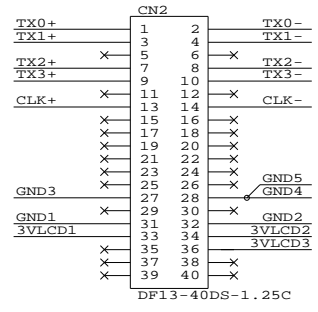

TOLERANCE:  
+1.0mm  
-1.0mm

PANEL SIDE

I-PEX  
20345-025T-01

DF-40DS-1.25C  
HIROSE

P/N 426497400-3 (PRELIMINARY)  
LVDS PANEL CABLE: BOE HV056WX1-100, 210mm

DIGITAL VIEW LTD. COPYRIGHT 2009, ALL RIGHTS RESERVED CONFIDENTIAL		
DRAWN BY: VICTOR NG		
Title	LVDS CABLE: BOE HV056WX1-100	
Size	Document Number	REV
B	(...\DV\DV_CABLE\C6497400.SCH)	01
Date:	July 16, 2009	Sheet 1 of 1