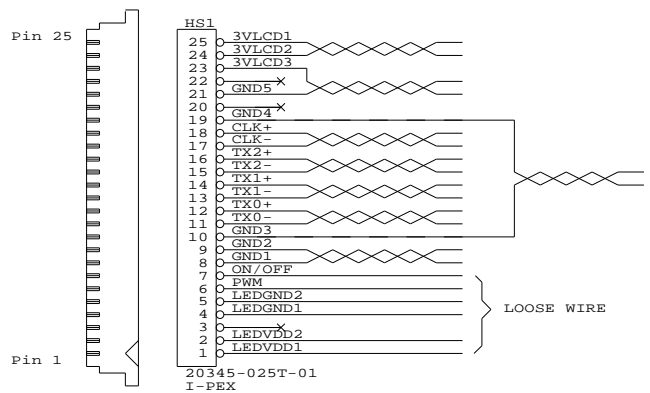

TOLERANCE:  
+1.0mm  
-1.0mm

PANEL SIDE

I-PEX  
20345-025T-01

DF-40DS-1.25C  
HIROSE

P/N 426497400-3 (PRELIMINARY)  
LVDS PANEL CABLE: BOE HV056WX1-100, 210mm

DIGITAL VIEW LTD. COPYRIGHT 2009, ALL RIGHTS RESERVED CONFIDENTIAL		
DRAWN BY: VICTOR NG		
Title	LVDS CABLE: BOE HV056WX1-100	
Size	Document Number	REV
B	(...\DV\DV_CABLE\C6497400.SCH)	01
Date:	July 16, 2009	Sheet 1 of 1