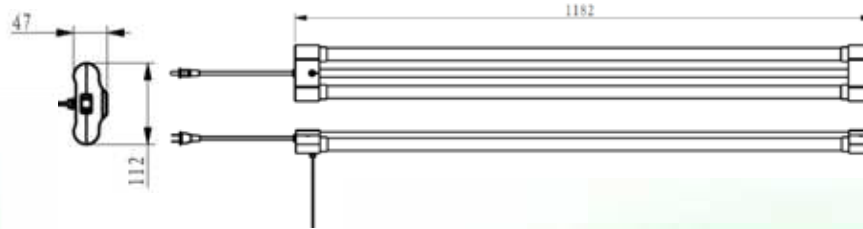

specifications

Lens	CRI	Finish	Consumption	Lumen Output	Efficacy	Material	L70 hours	Ambient Temp (F)	Power Factor	UL listing	THD	Dimensions
frosted polycarbonate	>70	white	36 W	4,200	117 lm / W	metal	50,000	-4° - 131°	> 0.9	damp location	<0.2	46.54" (L) 1.85" (H) 4.41" (W)

Part Number	Color Temp	Voltage
GI-4RSL-C100-G4	5000K	120 - 277 V
GI-4RSL-D100-G4	4000K	120 - 277 V

Dimensional Diagram (mm)

other

Warranty	Case QTY
6 years	1 pc

- Features
- ▶ Linkable up to 8 fixtures... Built in outlet for daisy chaining
  - ▶ Easy on / off with pull chain switch
  - ▶ 6 year warranty
  - ▶ Includes a 5' power cord, v-hooks & mouting chain