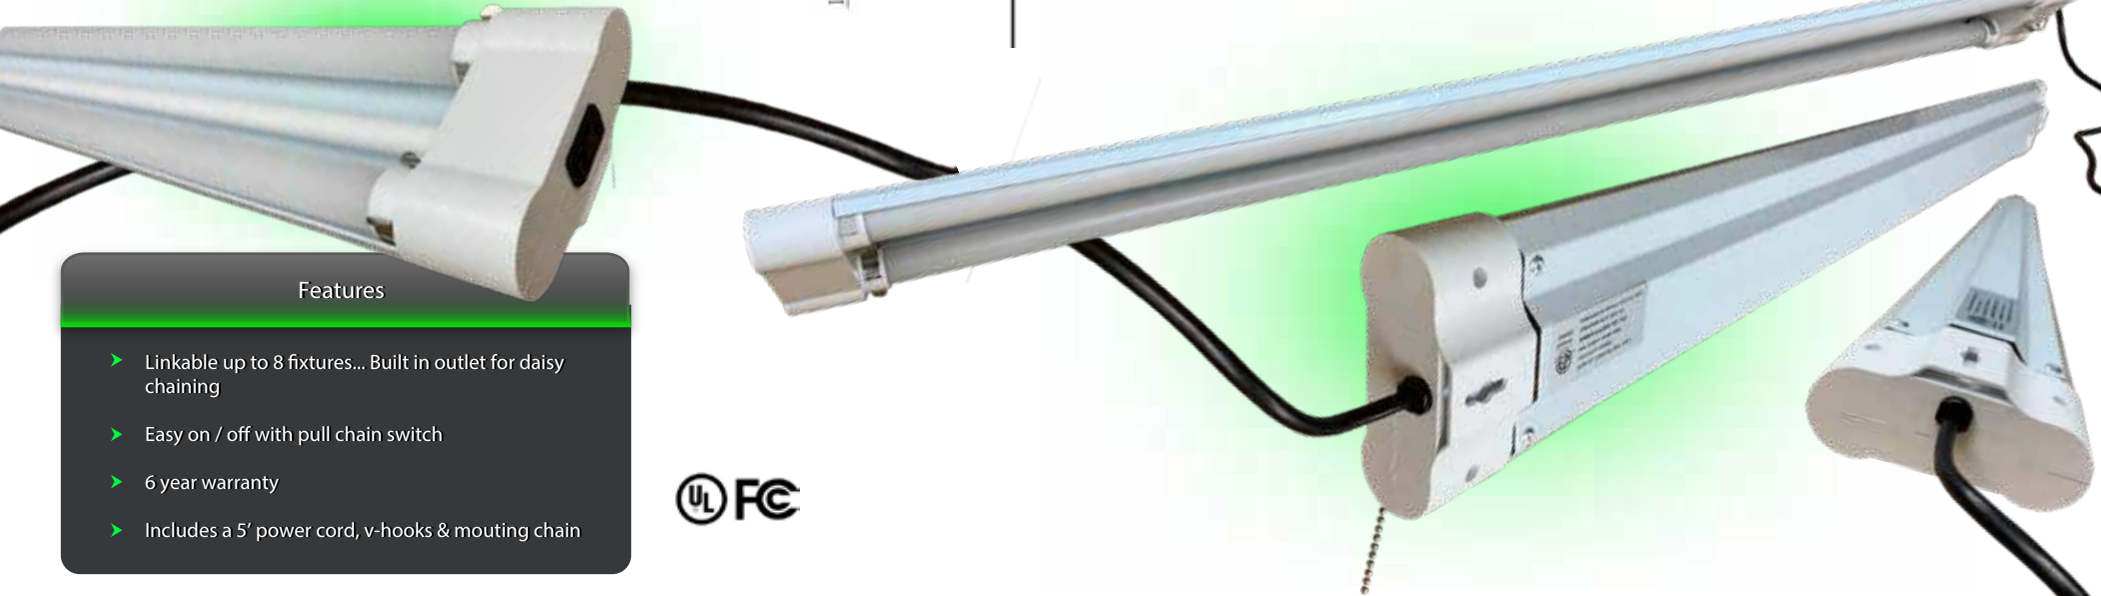

specifications

Lens	CRI	Finish	Consumption	Lumen Output	Efficacy	Material	L70 hours	Ambient Temp (F)	Power Factor	UL listing	THD	Dimensions
frosted polycarbonate	>70	white	36 W	4,200	117 lm / W	metal	50,000	-4° - 131°	> 0.9	damp location	<0.2	46.54" (L) 1.85" (H) 4.41" (W)

Part Number	Color Temp	Voltage
GI-4RSL-C100-G4	5000K	120 - 277 V
GI-4RSL-D100-G4	4000K	120 - 277 V

Dimensional Diagram (mm)

other

Warranty	Case QTY
6 years	1 pc

- Features
- ▶ Linkable up to 8 fixtures... Built in outlet for daisy chaining
  - ▶ Easy on / off with pull chain switch
  - ▶ 6 year warranty
  - ▶ Includes a 5' power cord, v-hooks & mouting chain