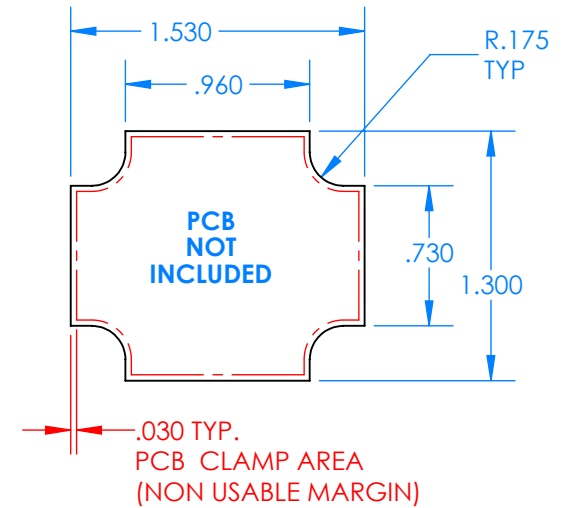

SERPAC BW25A-YY-AS-ZZ

Electronic Enclosures

Enclosure color (YY)

Top-Bottom combinations available

BK=black
CL=clear
TRGY=translucent gray
TRRD=translucent red

Strap color (ZZ)

BK=black
BL=blue
GM=gunmetal
NG=neon green
NO=neon orange
OR=orange
YL=yellow
WH=white

PN	Description
5514A	(1) BW2C Top style A
5513A	(1) BW2B Bottom style A
5517A	(1) BW2AS-Small Strap style A
6002	(4) #2 X 3/8" PH HD screw. TORQUE 35-60 in-oz

Watertight enclosure meets or exceeds:
IP67
NEMA 4X, 12, 13