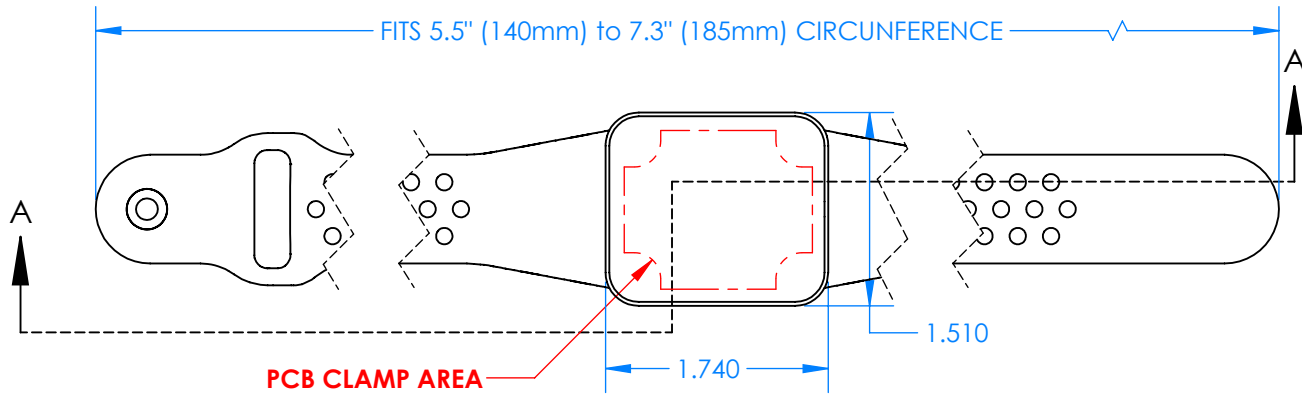

SERPAC BW25A-YY-AS-ZZ

Electronic Enclosures

Enclosure color (YY)

Top-Bottom combinations available

BK=black
CL=clear
TRGY=translucent gray
TRRD=translucent red

Strap color (ZZ)

BK=black
BL=blue
GM=gunmetal
NG=neon green
NO=neon orange
OR=orange
YL=yellow
WH=white

PN	Description
5514A	(1) BW2C Top style A
5513A	(1) BW2B Bottom style A
5517A	(1) BW2AS-Small Strap style A
6002	(4) #2 X 3/8" PH HD screw. TORQUE 35-60 in-oz

Watertight enclosure meets or exceeds:
IP67
NEMA 4X, 12, 13