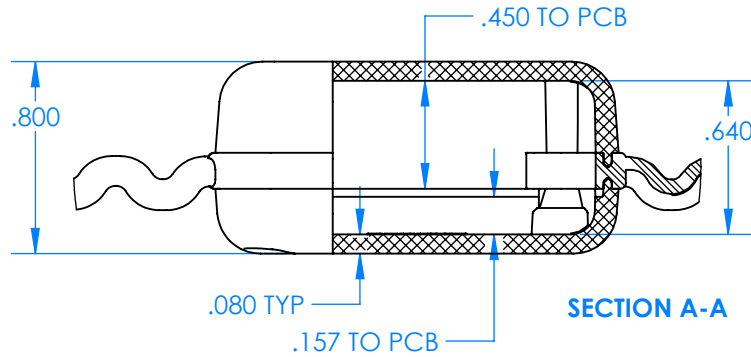

SERPAC BW25A-YY-AS-ZZ

Electronic Enclosures

Enclosure color (YY)

Top-Bottom combinations available

BK=black
CL=clear
TRGY=translucent gray
TRRD=translucent red

Strap color (ZZ)

BK=black
BL=blue
GM=gunmetal
NG=neon green
NO=neon orange
OR=orange
YL=yellow
WH=white

PN	Description
5514A	(1) BW2C Top style A
5513A	(1) BW2B Bottom style A
5517A	(1) BW2AS-Small Strap style A
6002	(4) #2 X 3/8" PH HD screw. TORQUE 35-60 in-oz

Watertight enclosure meets or exceeds:
IP67
NEMA 4X, 12, 13