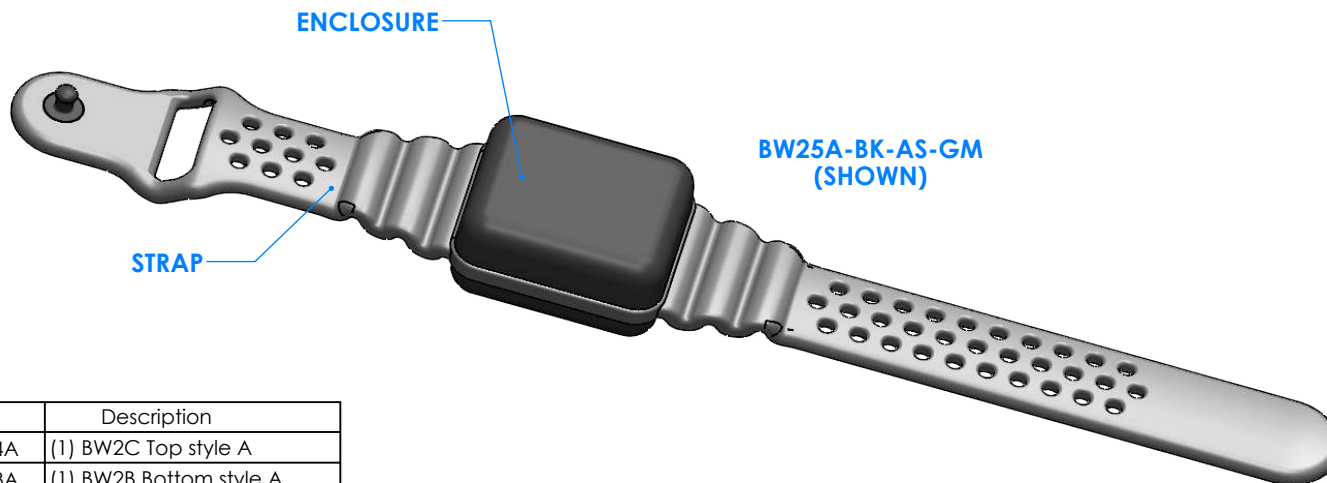

SERPAC BW25A-YY-AS-ZZ

Electronic Enclosures

Enclosure color (YY)

Top-Bottom combinations available

BK=black
CL=clear
TRGY=translucent gray
TRRD=translucent red

Strap color (ZZ)

BK=black
BL=blue
GM=gunmetal
NG=neon green
NO=neon orange
OR=orange
YL=yellow
WH=white

PN	Description
5514A	(1) BW2C Top style A
5513A	(1) BW2B Bottom style A
5517A	(1) BW2AS-Small Strap style A
6002	(4) #2 X 3/8" PH HD screw. TORQUE 35-60 in-oz

Watertight enclosure meets or exceeds:
IP67
NEMA 4X, 12, 13