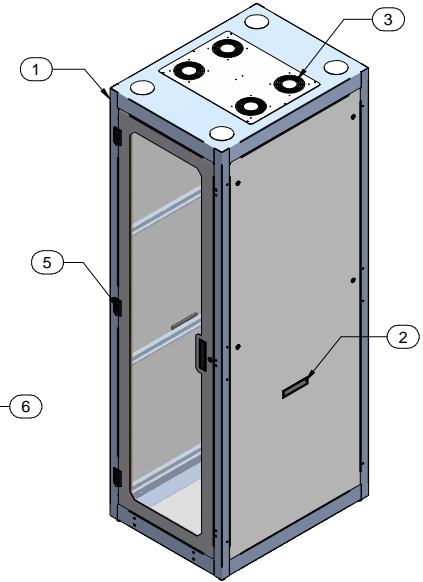

TOP OPENING  
PLATE REMOVED

SECTION B-B

ISOMETRIC

FRONT VIEW  
DOORS REMOVED

FRONT VIEW

R.S. VIEW

REAR VIEW

4X  
DETAIL A  
4:1

BOTTOM VIEW  
BOTTOM OPENING

Item Number	Title	Quantity
1	C4 - FRAME (24X73X31)	1
2	C4 - SOLID SIDE PANELS (PAIR)	2
3	VENTED TOP WITH FAN PROVISION	1
4	C4/DC100 - SQ. HOLE PANEL RAILS (PAIR)	2
5	C4 - PLEXI DOOR ASSEMBLY (24X73)	1
6	C4D - FLUSH VENTED DOOR	1
7	VCTPDU - 42U CABLE MANAGEMENT	1