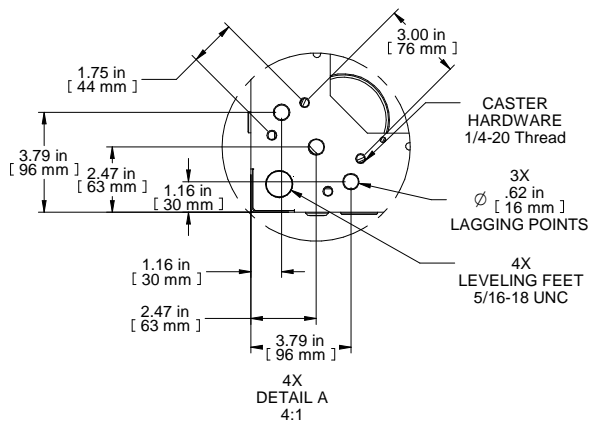

TOP OPENING  
PLATE REMOVED

SECTION B-B

ISOMETRIC

FRONT VIEW  
DOORS REMOVED

FRONT VIEW

R.S. VIEW

REAR VIEW

4X  
DETAIL A  
4:1

BOTTOM VIEW  
BOTTOM OPENING

Item Number	Title	Quantity
1	C4 - FRAME (24X73X31)	1
2	C4 - SOLID SIDE PANELS (PAIR)	2
3	VENTED TOP WITH FAN PROVISION	1
4	C4/DC100 - SQ. HOLE PANEL RAILS (PAIR)	2
5	C4 - PLEXI DOOR ASSEMBLY (24X73)	1
6	C4D - FLUSH VENTED DOOR	1
7	VCTPDU - 42U CABLE MANAGEMENT	1

Data subject to change without notice. Isometric drawing not to scale.  
Les données sont sujettes à changement sans préavis.