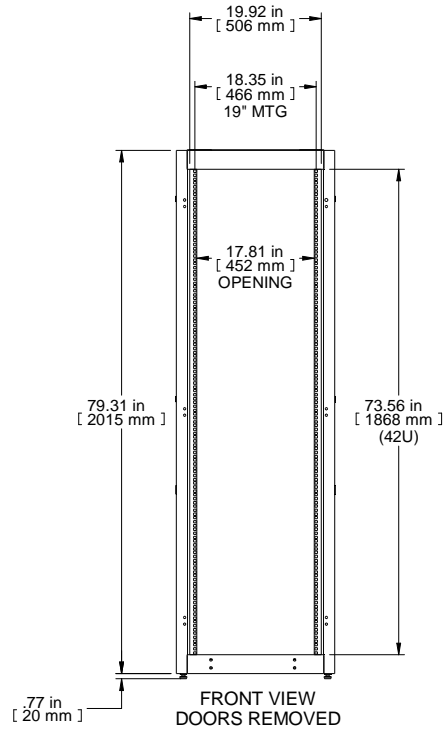

TOP OPENING  
PLATE REMOVED

SECTION B-B

ISOMETRIC

FRONT VIEW  
DOORS REMOVED

FRONT VIEW

R.S. VIEW

REAR VIEW

4X  
DETAIL A  
4:1

BOTTOM VIEW  
BOTTOM OPENING

Item Number	Title	Quantity
1	C4 - FRAME (24X73X31)	1
2	C4 - SOLID SIDE PANELS (PAIR)	2
3	VENTED TOP WITH FAN PROVISION	1
4	C4/DC100 - SQ. HOLE PANEL RAILS (PAIR)	2
5	C4 - PLEXI DOOR ASSEMBLY (24X73)	1
6	C4D - FLUSH VENTED DOOR	1
7	VCTPDU - 42U CABLE MANAGEMENT	1

Data subject to change without notice. Isometric drawing not to scale.  
Les données sont sujettes à changement sans préavis.