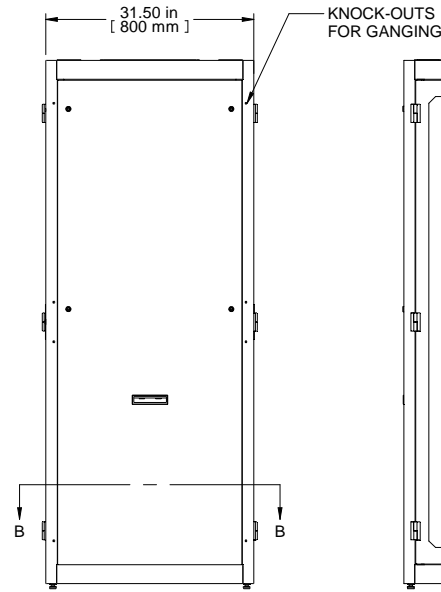

TOP OPENING  
PLATE REMOVED

SECTION B-B

ISOMETRIC

FRONT VIEW  
DOORS REMOVED

FRONT VIEW

R.S. VIEW

REAR VIEW

4X  
DETAIL A  
4:1

BOTTOM VIEW  
BOTTOM OPENING

Item Number	Title	Quantity
1	C4 - FRAME (24X73X31)	1
2	C4 - SOLID SIDE PANELS (PAIR)	2
3	VENTED TOP WITH FAN PROVISION	1
4	C4/DC100 - SQ. HOLE PANEL RAILS (PAIR)	2
5	C4 - PLEXI DOOR ASSEMBLY (24X73)	1
6	C4D - FLUSH VENTED DOOR	1
7	VCTPDU - 42U CABLE MANAGEMENT	1

Data subject to change without notice. Isometric drawing not to scale.  
Les données sont sujettes à changement sans préavis.