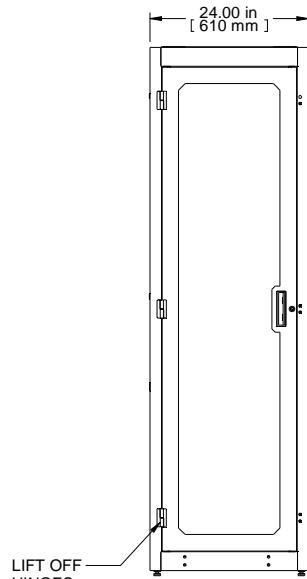

TOP OPENING  
PLATE REMOVED

SECTION B-B

ISOMETRIC

FRONT VIEW  
DOORS REMOVED

FRONT VIEW

R.S. VIEW

REAR VIEW

4X  
DETAIL A  
4:1

BOTTOM VIEW  
BOTTOM OPENING

Item Number	Title	Quantity
1	C4 - FRAME (24X73X31)	1
2	C4 - SOLID SIDE PANELS (PAIR)	2
3	VENTED TOP WITH FAN PROVISION	1
4	C4/DC100 - SQ. HOLE PANEL RAILS (PAIR)	2
5	C4 - PLEXI DOOR ASSEMBLY (24X73)	1
6	C4D - FLUSH VENTED DOOR	1
7	VCTPDU - 42U CABLE MANAGEMENT	1

Data subject to change without notice. Isometric drawing not to scale.  
Les données sont sujettes à changement sans préavis.