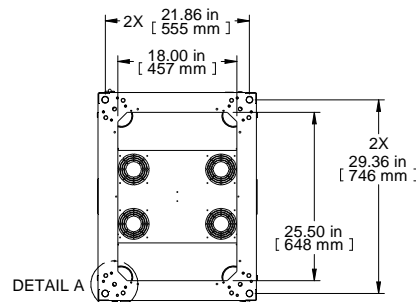

TOP OPENING  
PLATE REMOVED

SECTION B-B

ISOMETRIC

FRONT VIEW  
DOORS REMOVED

FRONT VIEW

R.S. VIEW

REAR VIEW

4X  
DETAIL A  
4:1

BOTTOM VIEW  
BOTTOM OPENING

Item Number	Title	Quantity
1	C4 - FRAME (24X73X31)	1
2	C4 - SOLID SIDE PANELS (PAIR)	2
3	VENTED TOP WITH FAN PROVISION	1
4	C4/DC100 - SQ. HOLE PANEL RAILS (PAIR)	2
5	C4 - PLEXI DOOR ASSEMBLY (24X73)	1
6	C4D - FLUSH VENTED DOOR	1
7	VCTPDU - 42U CABLE MANAGEMENT	1

Data subject to change without notice. Isometric drawing not to scale.  
Les données sont sujettes à changement sans préavis.