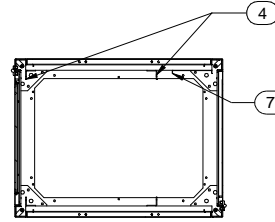

TOP OPENING  
PLATE REMOVED

SECTION B-B

ISOMETRIC

FRONT VIEW  
DOORS REMOVED

FRONT VIEW

R.S. VIEW

REAR VIEW

4X  
DETAIL A  
4:1

BOTTOM VIEW  
BOTTOM OPENING

Item Number	Title	Quantity
1	C4 - FRAME (24X73X31)	1
2	C4 - SOLID SIDE PANELS (PAIR)	2
3	VENTED TOP WITH FAN PROVISION	1
4	C4/DC100 - SQ. HOLE PANEL RAILS (PAIR)	2
5	C4 - PLEXI DOOR ASSEMBLY (24X73)	1
6	C4D - FLUSH VENTED DOOR	1
7	VCTPDU - 42U CABLE MANAGEMENT	1

Data subject to change without notice. Isometric drawing not to scale.  
Les données sont sujettes à changement sans préavis.