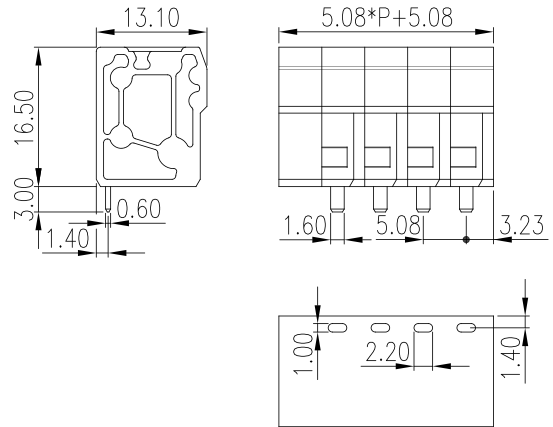

0207-01XX

DIN Rail Terminal Blocks > Accessories

Specification

Product description	COMPONENT PLUG
Color	BLUE
Material	PA
Inflammability class	UL94-V0
Compatible products	DP2.5-ES
Package	100 pcs / box