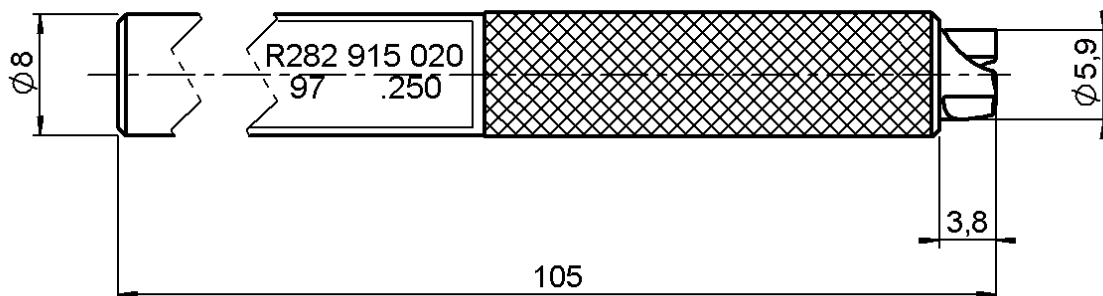

DIELECTRIC RECESS TOOL SERIE TNC

R282.915.020

CABLE .250

Series : **OUT**

Issue : 0050 A

In the effort to improve our products, we reserve the right to make changes judged to be necessary.