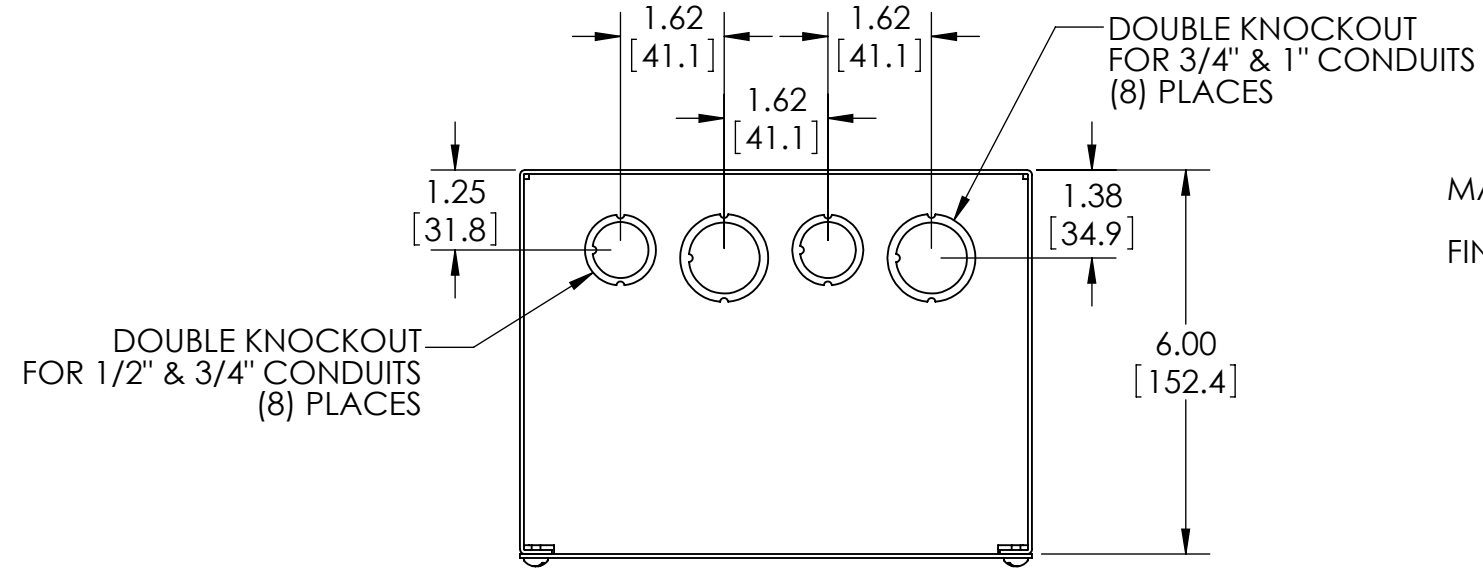

PART NAME

JUNCTION BOX w / KNOCKOUTS

PART No.

JB-3959-KO

REVISION DATE

7-18-11

MATERIAL - 16 GA. [1.5mm] STEEL
FINISH - SMOOTH GRAY POWDERCOAT