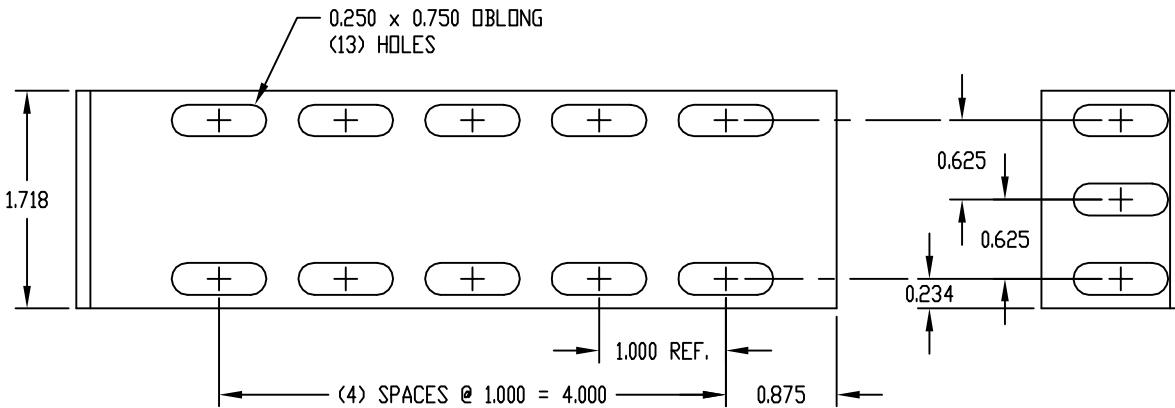

PART NAME

ADJUSTING BRACKET SET

PART No.

AB-8089

REV. DATE

MATERIAL: 12 GA. STEEL
FINISH: BLACK TEXTURED

MATERIAL: 16 GA. STEEL
FINISH: BLACK TEXTURED