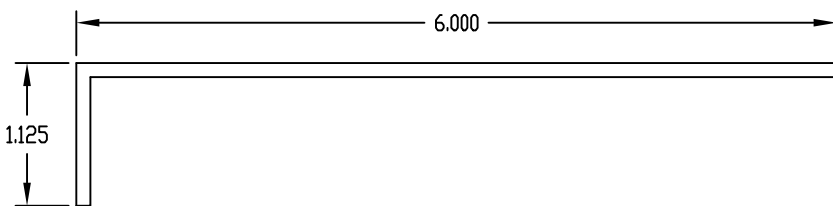

PART NAME

ADJUSTING BRACKET SET

PART No.

AB-8089

REV. DATE

MATERIAL: 12 GA. STEEL
FINISH: BLACK TEXTURED

MATERIAL: 16 GA. STEEL
FINISH: BLACK TEXTURED