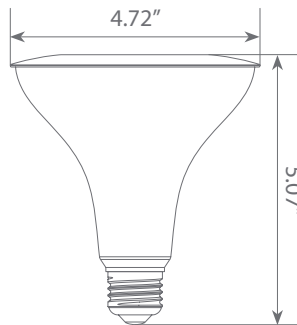

Product Dimensions