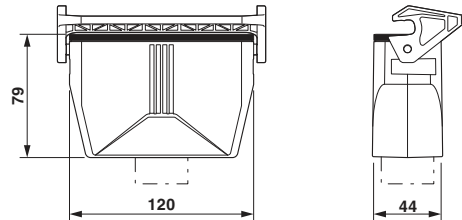

Coupling housings B24, With single locking latch, Material: Die-cast aluminum, salt water resistant, Cable outlets: 1, straight, Height: 77 mm, Cable gland: none, Gland: no, 1x Pg21, Standard

Why buy this product

Dimensions

Height	77 mm
Width	44 mm
Length	120 mm

Ambient conditions

Degree of protection of housing (IP)	IP66
	IP69K (ISO 20653:2013-02, with suitable screw connection)
	IP67
Degree of protection of housing (NEMA)	4
	4X
	12
Ambient temperature (operation)	-40 °C ... 125 °C

Housing - HC-STA-B24-CHWS-1TTP21-ELC-AL - 1412748

Technical data

General

Note	for contact inserts HC-B24, BB46, D64, DD108, HV10/16, M
Size	B24
Housing type	Coupling housings
Locking type	With single locking latch
No. of cable outlets	1
Cable exit	straight
Screw connection	none
Type of the screw connection	1x Pg21
Housing material	Die-cast aluminum, salt water resistant
Housing surface material	Uncoated
Seal material	NBR, conductive
Material lock	PA

Drawings

Dimensional drawing

Dimensional drawing

Classifications

eCl@ss

eCl@ss 5.1	27143424
eCl@ss 6.0	27143423
eCl@ss 8.0	27440202
eCl@ss 9.0	27440202

ETIM

ETIM 5.0	EC000437
----------	----------