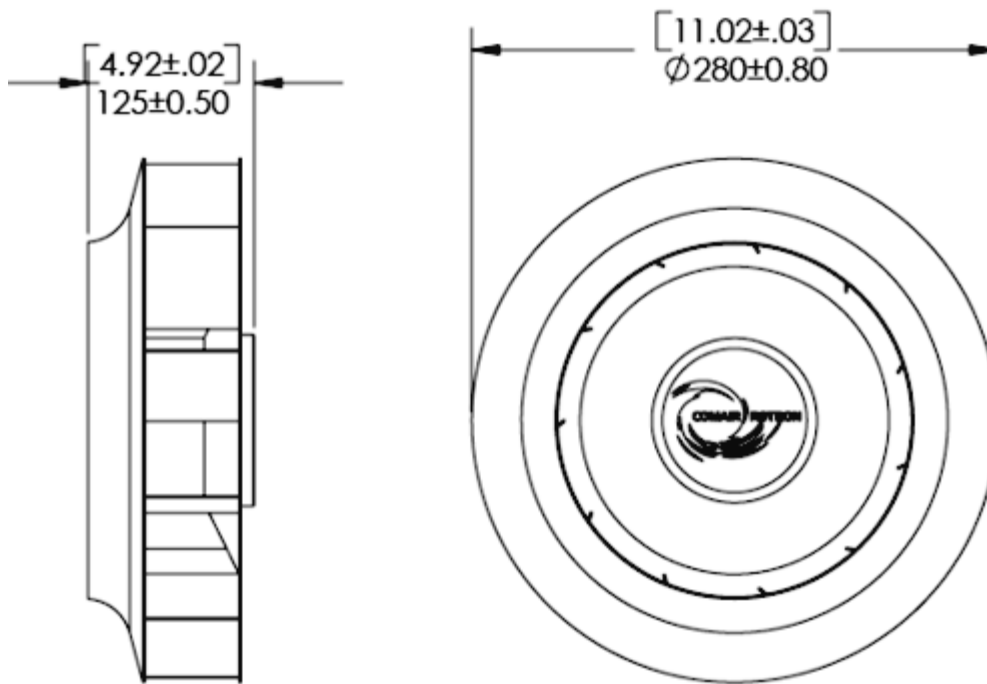

Mechanical Drawing

North American Sales Office
Phone: + 1 (972) 644 5591
sales@comairrotron.com

European Sales Office
Phone: + 44 7595 221168
saleseurope@comairrotron.com

Asian Sales Office
Phone: + 86 21 623 91966
salesasia@comairrotron.com

Print Date: Friday, October 21, 2011 at 09:09:17 - DC Impeller Datasheet - Web Version 1.0 Rev. C