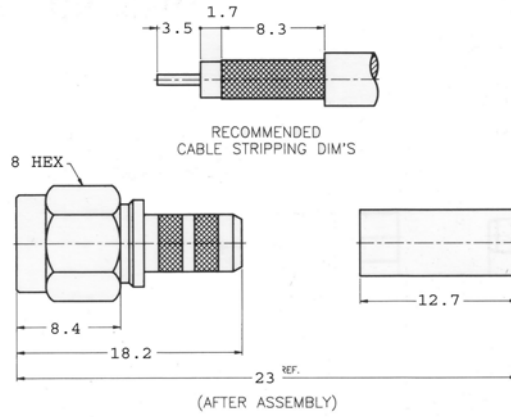

SMA Connectors

Crimp Type For Flexible Cable

Straight Crimp Cable Plug
 Cable: A=RG58/U,141/U, 142/U
 Cable: B=RG223/U

“A” P/N: 910A204F
 “B” P/N: 910A204P

Crimp Type For Flexible Cable

Straight Crimp Cable Plug
 Captive Contact
 Cable: RG174/U, 188/U, 316/U

P/N: 910A204M

Crimp Type For Flexible Cable

Straight Crimp Cable Plug
 Captive Contact
 Cable: RG174/U, 188/U, 316/U

P/N: 910A904M

Crimp Type For Flexible Cable

Straight Crimp Cable Jack

Non-Captive Contact

Cable: A= RG58/U,141/U, 142/U

Cable: B=RG223/U

“A” P/N: 920A204F

“B” P/N: 920A204P