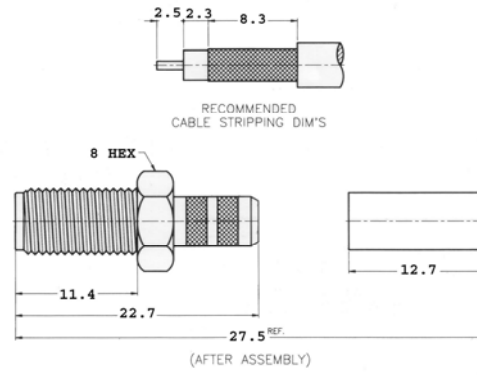

SMA Connectors

Crimp Type For Flexible Cable

Straight Crimp Cable Plug
 Cable: A=RG58/U,141/U, 142/U
 Cable: B=RG223/U

“A” P/N: 910A204F
 “B” P/N: 910A204P

Crimp Type For Flexible Cable

Straight Crimp Cable Plug
 Captive Contact
 Cable: RG174/U, 188/U, 316/U

P/N: 910A204M

Crimp Type For Flexible Cable

Straight Crimp Cable Plug
 Captive Contact
 Cable: RG174/U, 188/U, 316/U

P/N: 910A904M

Crimp Type For Flexible Cable

Straight Crimp Cable Jack

Non-Captive Contact

Cable: A= RG58/U,141/U, 142/U

Cable: B=RG223/U

“A” P/N: 920A204F

“B” P/N: 920A204P