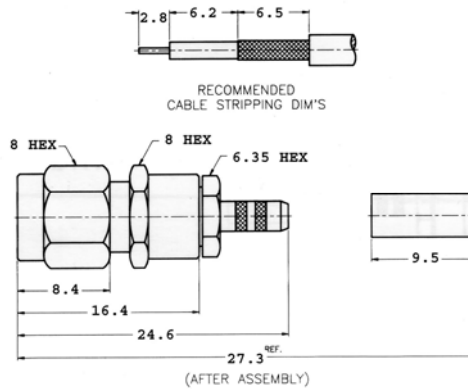

SMA Connectors

Crimp Type For Flexible Cable

Straight Crimp Cable Plug
 Cable: A=RG58/U,141/U, 142/U
 Cable: B=RG223/U

“A” P/N: 910A204F
 “B” P/N: 910A204P

Crimp Type For Flexible Cable

Straight Crimp Cable Plug
 Captive Contact
 Cable: RG174/U, 188/U, 316/U

P/N: 910A204M

Crimp Type For Flexible Cable

Straight Crimp Cable Plug
 Captive Contact
 Cable: RG174/U, 188/U, 316/U

P/N: 910A904M

Crimp Type For Flexible Cable

Straight Crimp Cable Jack

Non-Captive Contact

Cable: A= RG58/U,141/U, 142/U

Cable: B=RG223/U

“A” P/N: 920A204F

“B” P/N: 920A204P