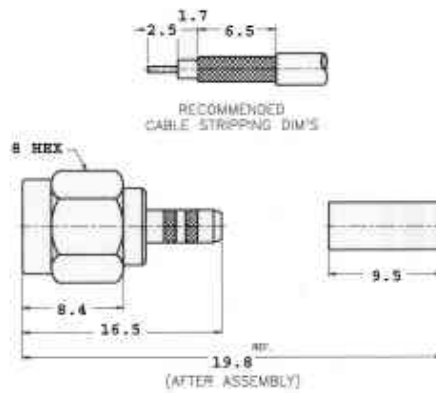

SMA Connectors

Crimp Type For Flexible Cable

Straight Crimp Cable Plug
 Cable: A=RG58/U,141/U, 142/U
 Cable: B=RG223/U

“A” P/N: 910A204F
 “B” P/N: 910A204P

Crimp Type For Flexible Cable

Straight Crimp Cable Plug
 Captive Contact
 Cable: RG174/U, 188/U, 316/U

P/N: 910A204M

Crimp Type For Flexible Cable

Straight Crimp Cable Plug
 Captive Contact
 Cable: RG174/U, 188/U, 316/U

P/N: 910A904M

Crimp Type For Flexible Cable

Straight Crimp Cable Jack

Non-Captive Contact

Cable: A= RG58/U,141/U, 142/U

Cable: B=RG223/U

“A” P/N: 920A204F

“B” P/N: 920A204P