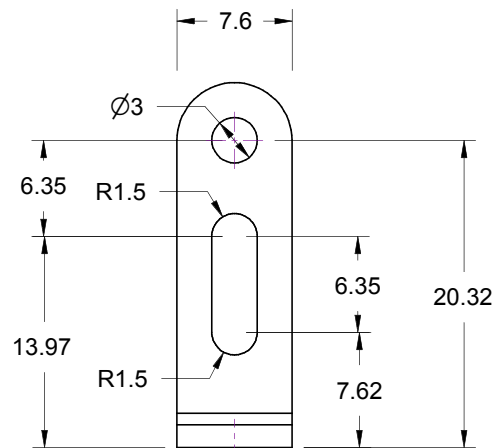

REVISIONS

ZONE	REV	DESCRIPTION	DATE	APPROVED

Parallax, Inc.
599 Menlo Dr.
Rocklin, CA 95765
USA
916 624-8333

DRAWN
Rich Allred
DATE
May-8-07

CHECKED

QA

MFG

APPROVED

Universal 90 bracket

1.5mm Aluminum

SIZE
A

FSCM NO.

DWG NO.

REV
A

SCALE 2:1

SHEET 1 of 1