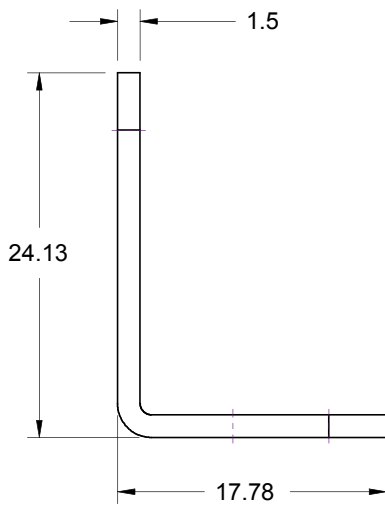

REVISIONS

ZONE	REV	DESCRIPTION	DATE	APPROVED

Parallax, Inc.
599 Menlo Dr.
Rocklin, CA 95765
USA
916 624-8333

DRAWN
Rich Allred
DATE
May-8-07

CHECKED

QA

MFG

APPROVED

Universal 90 bracket

1.5mm Aluminum

SIZE
A

FSCM NO.

DWG NO.

REV
A

SCALE 2:1

SHEET 1 of 1