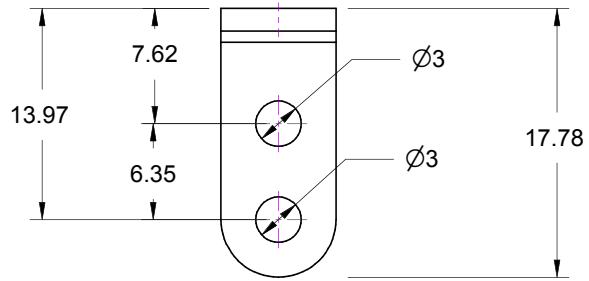

REVISIONS

ZONE	REV	DESCRIPTION	DATE	APPROVED

Parallax, Inc.
599 Menlo Dr.
Rocklin, CA 95765
USA
916 624-8333

DRAWN
Rich Allred
DATE
May-8-07

CHECKED

QA

MFG

APPROVED

Universal 90 bracket

1.5mm Aluminum

SIZE
A

FSCM NO.

DWG NO.

REV
A

SCALE 2:1

SHEET 1 of 1