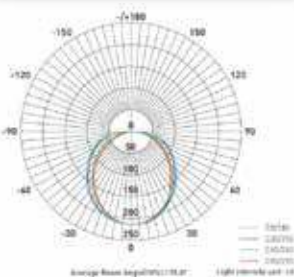

specifications

Consumption	Lumen Output	Efficacy	Voltage	Lens	Heat Sink	L70 hours	Ambient Temp (F)	Power Factor	UL listing	CRI	THD	Dimensions
15W	1,875	62 LM/W	100-277 V ⚡	polycarbonate	aluminum	50,000	-4° - 113°	>0.9	IP40	83	<20%	21.61" x 1.61" x 1.41"

\*optional

other

Warranty	Weight	Case QTY
6 years	0.66 lbs	20 pcs

Features

- > Linkable up to 200W.
- > Aluminum housing allows for excellent heat dissipation.
- > 50,000 hour LED lifespan based on IES LM-80 results and TM-21 calculations.
- > Patent Male-female linkable design.

Light Distribution Curve

Lux vs Distance

Not all product variations listed on this page may be DLC qualified. Visit [www.designlights.org/search](http://www.designlights.org/search) to confirm qualification.