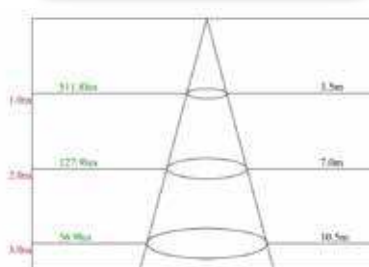

Lux vs Distance

Not all product variations listed on this page may be DLC qualified. Visit www.designlights.org/search to confirm qualification.