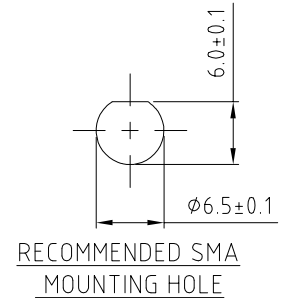

CABLE 399 RF: SMA STRAIGHT PLUG + SMA RIGHT ANGLE BULKHEAD JACK WITH O-RING RATED TO IP67/68 + RG178 CABLE, 6GHz

SPECIFICATIONS :

1. SMA STRAIGHT PLUG, P/N: RFCT-SMA022-M78.
2. RG178 COAXIAL CABLE, COLOR: BROWN.
3. SMA RIGHT ANGLE BULKHEAD JACK WITH O-RING RATED TO IP67/68, GOLD PLATED, P/N: RFCT-SMA073-F78.

ENVIRONMENTAL:

- A. BULKHEAD MOUNTED CONNECTOR (RFCT-SMA073-F78) RATED TO THE FOLLOWING SPECIFICATION:
- i. IP6X - DUST TIGHT - NO PARTICLE INGRESS.
  - ii. IPX7 WATERPROOF FOR 30 MINUTES UP TO 1 METER UNDERWATER.
  - iii. IPX8 WATERPROOF FOR 48 HOURS AT 1 METER UNDERWATER.

NOTES:

1. WORKING FREQUENCY RANGE: DC-6GHz.
2. OPERATING TEMPERATURE: -40°C TO +125°C
3. IMPEDANCE: 50 OHM

HOW TO ORDER

CABLE 399 RF - X X X X - X - 1

"L" LENGTH IN MM:
eg: 100MM = 0100
(MIN. 050-MAX.2000)
STANDARD = 0100, 0150, 0200)
Tolerance: 50-200mm: ±5mm.
201-500mm: ±7mm.
>500mm: ±10mm.

CABLE SIZE:
1 = RG178 CABLE, COLOR: BROWN

WASHER AND NUT OPTIONS:
BLANK = SEPARATELY PACKED (STANDARD)
A = ASSEMBLED WITH CONNECTOR

Scale: NTS	THIRD ANGLE	Unstated X XX XXX	Tolerances: N/A N/A N/A
Drawn: NYW		ANGLES N/A	
App'd: XXX	Title CABLE ASSEMBLY		
Date: 24 JUL. '20	Revision: 1.1	Unit: mm	

IP67/68 Rated Cables

www.gradconn.com

THIS DRAWING IS CONFIDENTIAL AND MUST NOT BE COPIED OR DISCLOSED WITHOUT WRITTEN CONSENT

Type: Cable 399 RF

CABLE 399 RF

Drawing Number:

Sheet 1 of 1

Drawing © E and OE