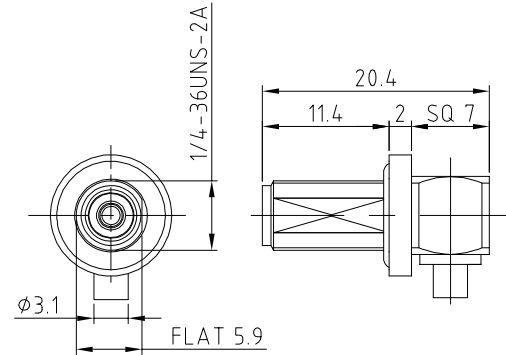

CABLE 399 RF: SMA STRAIGHT PLUG + SMA RIGHT ANGLE BULKHEAD JACK WITH O-RING RATED TO IP67/68 + RG178 CABLE, 6GHz

SPECIFICATIONS :

1. SMA STRAIGHT PLUG, P/N: RFCT-SMA022-M78.
2. RG178 COAXIAL CABLE, COLOR: BROWN.
3. SMA RIGHT ANGLE BULKHEAD JACK WITH O-RING RATED TO IP67/68, GOLD PLATED, P/N: RFCT-SMA073-F78.

ENVIRONMENTAL:

- A. BULKHEAD MOUNTED CONNECTOR (RFCT-SMA073-F78) RATED TO THE FOLLOWING SPECIFICATION:
- i. IP6X - DUST TIGHT - NO PARTICLE INGRESS.
  - ii. IPX7 WATERPROOF FOR 30 MINUTES UP TO 1 METER UNDERWATER.
  - iii. IPX8 WATERPROOF FOR 48 HOURS AT 1 METER UNDERWATER.

NOTES:

1. WORKING FREQUENCY RANGE: DC-6GHz.
2. OPERATING TEMPERATURE: -40°C TO +125°C
3. IMPEDANCE: 50 OHM

HOW TO ORDER

CABLE 399 RF - X X X X - X - 1

"L" LENGTH IN MM:
eg: 100MM = 0100
(MIN. 050-MAX.2000)
STANDARD = 0100, 0150, 0200)
Tolerance: 50-200mm: ±5mm.
201-500mm: ±7mm.
>500mm: ±10mm.

CABLE SIZE:
1 = RG178 CABLE, COLOR: BROWN

WASHER AND NUT OPTIONS:
BLANK = SEPARATELY PACKED (STANDARD)
A = ASSEMBLED WITH CONNECTOR

Scale: NTS	THIRD ANGLE	Unstated X XX XXX	Tolerances: N/A N/A N/A
Drawn: NYW		ANGLES N/A	
App'd: XXX	Title CABLE ASSEMBLY		
Date: 24 JUL. '20	Revision: 1.1	Unit: mm	

IP67/68 Rated Cables

www.gradconn.com

THIS DRAWING IS CONFIDENTIAL AND MUST NOT BE COPIED OR DISCLOSED WITHOUT WRITTEN CONSENT

Type: Cable 399 RF

CABLE 399 RF

Drawing Number:

Sheet 1 of 1

Drawing © E and OE