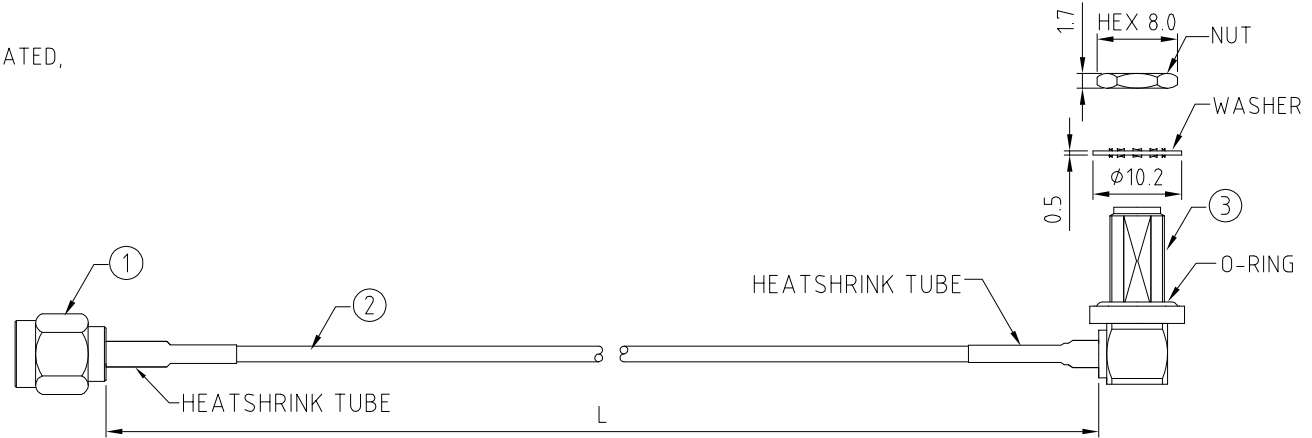

CABLE 399 RF: SMA STRAIGHT PLUG + SMA RIGHT ANGLE BULKHEAD JACK WITH O-RING RATED TO IP67/68 + RG178 CABLE, 6GHz

SPECIFICATIONS :

1. SMA STRAIGHT PLUG, P/N: RFCT-SMA022-M78.
2. RG178 COAXIAL CABLE, COLOR: BROWN.
3. SMA RIGHT ANGLE BULKHEAD JACK WITH O-RING RATED TO IP67/68, GOLD PLATED, P/N: RFCT-SMA073-F78.

ENVIRONMENTAL:

- A. BULKHEAD MOUNTED CONNECTOR (RFCT-SMA073-F78) RATED TO THE FOLLOWING SPECIFICATION:
- i. IP6X - DUST TIGHT - NO PARTICLE INGRESS.
  - ii. IPX7 WATERPROOF FOR 30 MINUTES UP TO 1 METER UNDERWATER.
  - iii. IPX8 WATERPROOF FOR 48 HOURS AT 1 METER UNDERWATER.

NOTES:

1. WORKING FREQUENCY RANGE: DC-6GHz.
2. OPERATING TEMPERATURE: -40°C TO +125°C
3. IMPEDANCE: 50 OHM

HOW TO ORDER

CABLE 399 RF - X X X X - X - 1

"L" LENGTH IN MM:
eg: 100MM = 0100
(MIN. 050-MAX.2000)
STANDARD = 0100, 0150, 0200)
Tolerance: 50-200mm: ±5mm.
201-500mm: ±7mm.
>500mm: ±10mm.

CABLE SIZE:
1 = RG178 CABLE, COLOR: BROWN

WASHER AND NUT OPTIONS:
BLANK = SEPARATELY PACKED (STANDARD)
A = ASSEMBLED WITH CONNECTOR

Scale: NTS	THIRD ANGLE	Unstated X XX XXX	Tolerances: N/A N/A N/A
Drawn: NYW		ANGLES N/A	
App'd: XXX	Title CABLE ASSEMBLY		
Date: 24 JUL. '20	Revision: 1.1	Unit: mm	

IP67/68 Rated Cables

www.gradconn.com

THIS DRAWING IS CONFIDENTIAL AND MUST NOT BE COPIED OR DISCLOSED WITHOUT WRITTEN CONSENT

Type: Cable 399 RF

CABLE 399 RF

Drawing Number:

Sheet 1 of 1

Drawing © E and OE