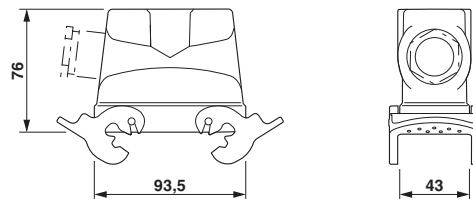

Technical data

Product type	Housing with locking latch
Type of locking	With double locking latch
Design	B16
Height	76 mm
Direction of the cable outlet	Lateral
Housing type	Sleeve housings
Protective cover integrated	No
Cable gland integrated	No
Housing material	Aluminum die-cast
Number of cable outlets	1

Cable gland - HC-K-KV-M32(15-21) - 1690642

Plastic screw connection up to 5 bar, thread length: 10 mm, cable diameter: 15 - 21 mm, WAF 36, screw connection: M32

Cable gland - HC-M-KV-M32(14-21) - 1690587

Metal screw connection up to 5 bar, thread length: 8 mm, cable diameter: 14 - 21 mm, WAF 34, screw connection: M32

Housing - HC-B 16-TMQ-H-O1STM32S - 1460184

Accessories

Cable gland - HC-M-KV-M32(19-27) - 1646010

Metal screw connection up to 5 bar, thread length: 8 mm, cable diameter: 19 - 27 mm, WAF 43, screw connection: M32

Drawings

Dimensioned drawing

Dimensional drawing