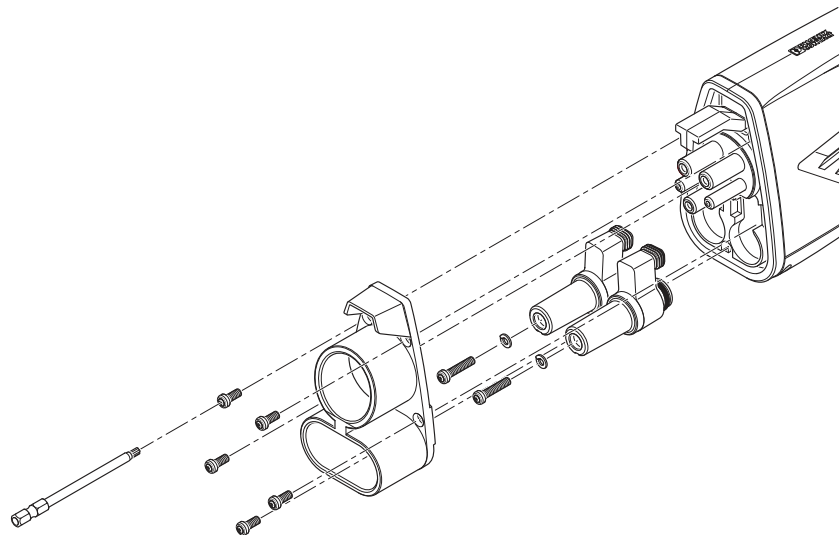

EV-T1CCS-M4X20-CTS - Repair kit

1295744

<https://www.phoenixcontact.com/us/products/1295744>

Drawings

Schematic diagram

Assembly drawing

EV-T1CCS-M4X20-CTS - Repair kit

1295744