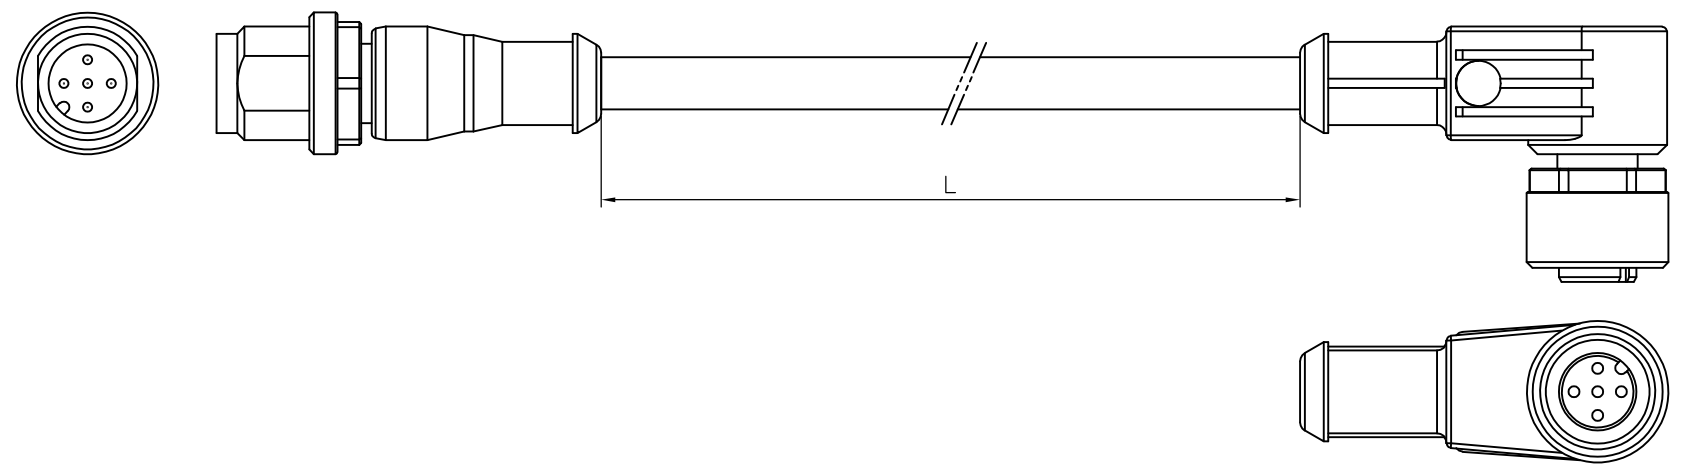

PVC Cable	
No./diameter of wires	5 x 0.34 mm ²
Wire isolation	PVC (br, wh, bl, bk, gnye)
C-track properties	
Jacket	PVC (UL/CSA)
Outer diameter	approx. 5.2 mm
Bend radius (moving)	10 x outer diameter
Temperature range (fixed)	-30...+80 °C
Temperature range (mobile)	-5...+80 °C

TECHNICAL DATA	
Operating voltage	max. 125 V AC/DC
Operating current per contact	max. 4 A
Locking of ports	Screw thread M12 x 1 mm (recommended torque 0.6 Nm) self-securing
Protection	IP65 and IP67 when plugged and screwed down (EN 60529)

LENGTH "L"	MATERIAL	JACKET COLOR	TE PN	DESCRIPTION	ITEM
5 pos	PVC	Black	1-2273118-5	5x22AWG PVC 2.0m	10
			1-2273118-4	5x22AWG PVC 1.5m	9
			1-2273118-3	5x22AWG PVC 1.0m	8
			1-2273118-2	5x22AWG PVC 0.6m	7
			1-2273118-1	5x22AWG PVC 0.3m	6
5 pos	PUR	Black	2273118-5	5x22AWG PUR 2.0m	5
			2273118-4	5x22AWG PUR 1.5m	4
			2273118-3	5x22AWG PUR 1.0m	3
			2273118-2	5x22AWG PUR 0.6m	2
			2273118-1	5x22AWG PUR 0.3m	1

THIS DRAWING IS A CONTROLLED DOCUMENT.		DWN YATHISH.C 29NOV2013	 TE Connectivity		
DIMENSIONS: mm 		CHK B.VELDHOVEN 29NOV2013			
TOLERANCES UNLESS OTHERWISE SPECIFIED: 0 PLC ± - 1 PLC ± - 2 PLC ± - 3 PLC ± - 4 PLC ± - ANGLES ± -		APVD A.VAN ZANDVOORT 29NOV2013	NAME M12 STRGT PLUG TO M12 ANGLED SOCKET AA		
MATERIAL		PRODUCT SPEC	RESTRICTED TO		
FINISH		APPLICATION SPEC	SIZE	CAGE CODE	DRAWING NO
		WEIGHT	A3	00779	C-2273118
CUSTOMER DRAWING			SCALE	SHEET	REV
			NTS	1 OF 1	A