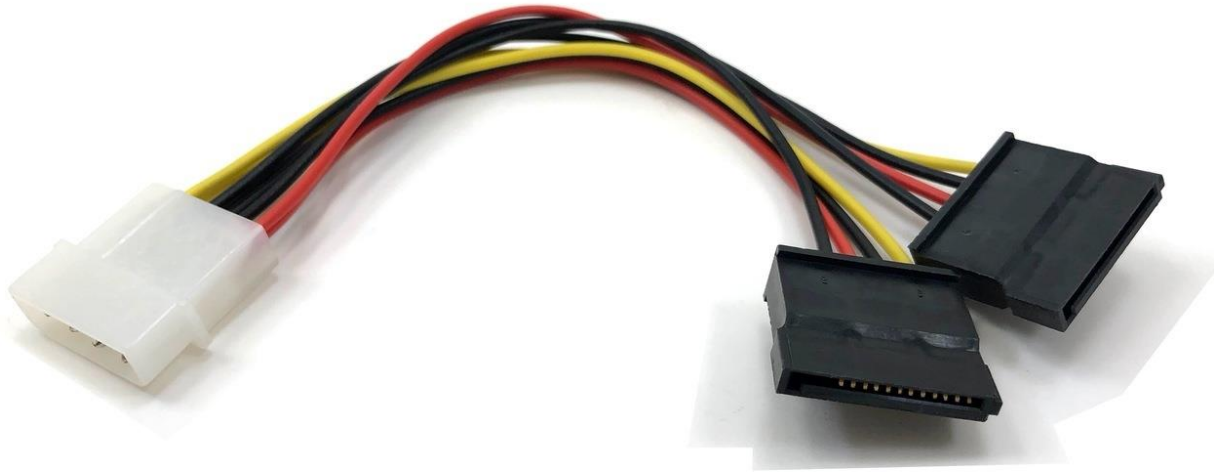

6in Dual SATA Power Adapter F04-131

Product Overview

5.25" Male To SATA 15-Pin Female X 2 DC Power Adapter Y Cable

- Power two serial ATA internal hard drives to a 5.25" 4-pin Molex connector

- All relevant materials are complied with RoHS directive.

SATA III compliant