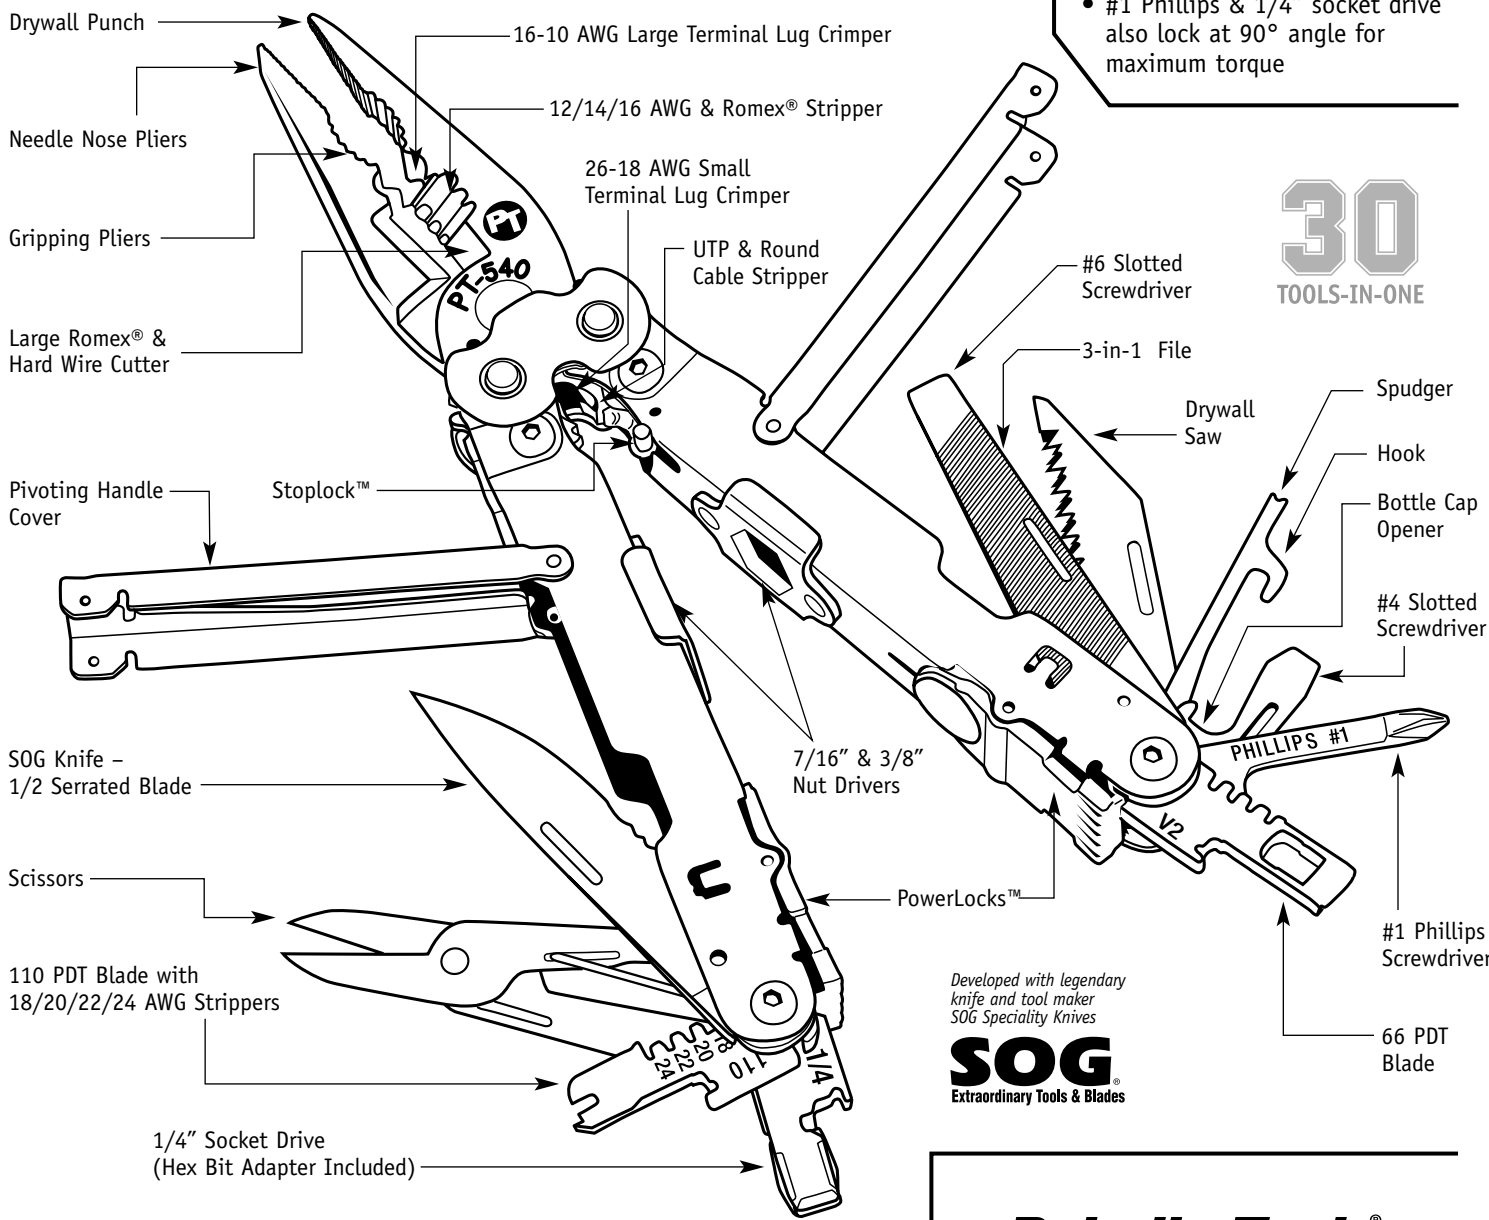

STRIP UTP CABLE

CUT & STRIP ROMEX®

CRIMP LUGS & TERMINALS

STRIP 16-10 AWG WIRE

Introducing the  
coolest addition to the  
PowerPlay Multi-Tool Family

**Paladin Tools®**

PowerPlay™ PT-540

*This tool is beyond ordinary – it's the ultimate solution!*

**LIMITED  
LifeTime  
WARRANTY**

**Other cool features!**

- Effortless one-hand flip open
- Pivoting handle-covers protect palms from folding components
- Compound Leverage System™ delivers 2x the cutting & gripping power with less hand force
- Bit adapter holds any & all 1/4" bits
- #1 Phillips & 1/4" socket drive also lock at 90° angle for maximum torque

*Developed with legendary knife and tool maker SOG Speciality Knives*

**SOG**  
Extraordinary Tools & Blades

**Nitty Gritty:**

Weight	13oz
Length (closed)	5" (127mm)
Length (open)	7.5" (191mm)

**Paladin Tools®**