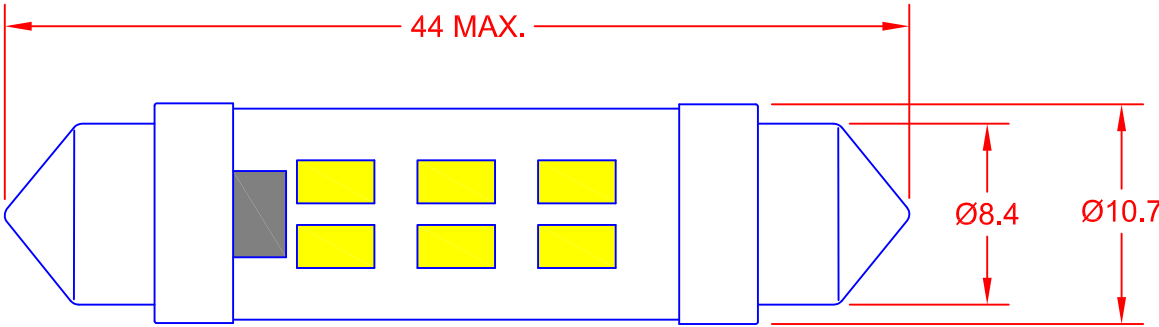

6 LED FESTOON LAMP

FEATURES

- Non-Polarized
- 12V and 24V AC and DC Operation
- High Efficacy - 90 Lm/Watt Cool White
- 86 Lm/Watt Neutral White
- 80 Lm/Watt Warm White
- Standard Size - Fits JKL Socket #2910F-47

			METRIC DIMENSIONS ARE IN MILLIMETERS TOLERANCE UNLESS OTHERWISE SPECIFIED 1 PL +/- 0.5 2 PL +/- 0 ANGLE +/- 0		JKL COMPONENTS CORPORATION			
			THIRD ANGLE PROJECTION		TITLE 6 LED FESTOON LAMP			
DRAWN BY L. WENGSTROM			APPV'D BY L.R.		SIZE A	FSCM NO. 55335	DRAWING NO. LE-0909-14	
11/11/13			DATE 11/11/13		SCALE NONE	RELEASED DATE 6/20/11	REVISION DATE 11/11/13	REV. NO. A
A CHANGE MOL TO 44 MAX. RELEASED			6/20/11		SHEET 1 OF 1			
REV. NO.			DESCRIPTION/ECO NUMBER		- CAD DRAWING - MANUAL REVISIONS NOT PERMITTED			