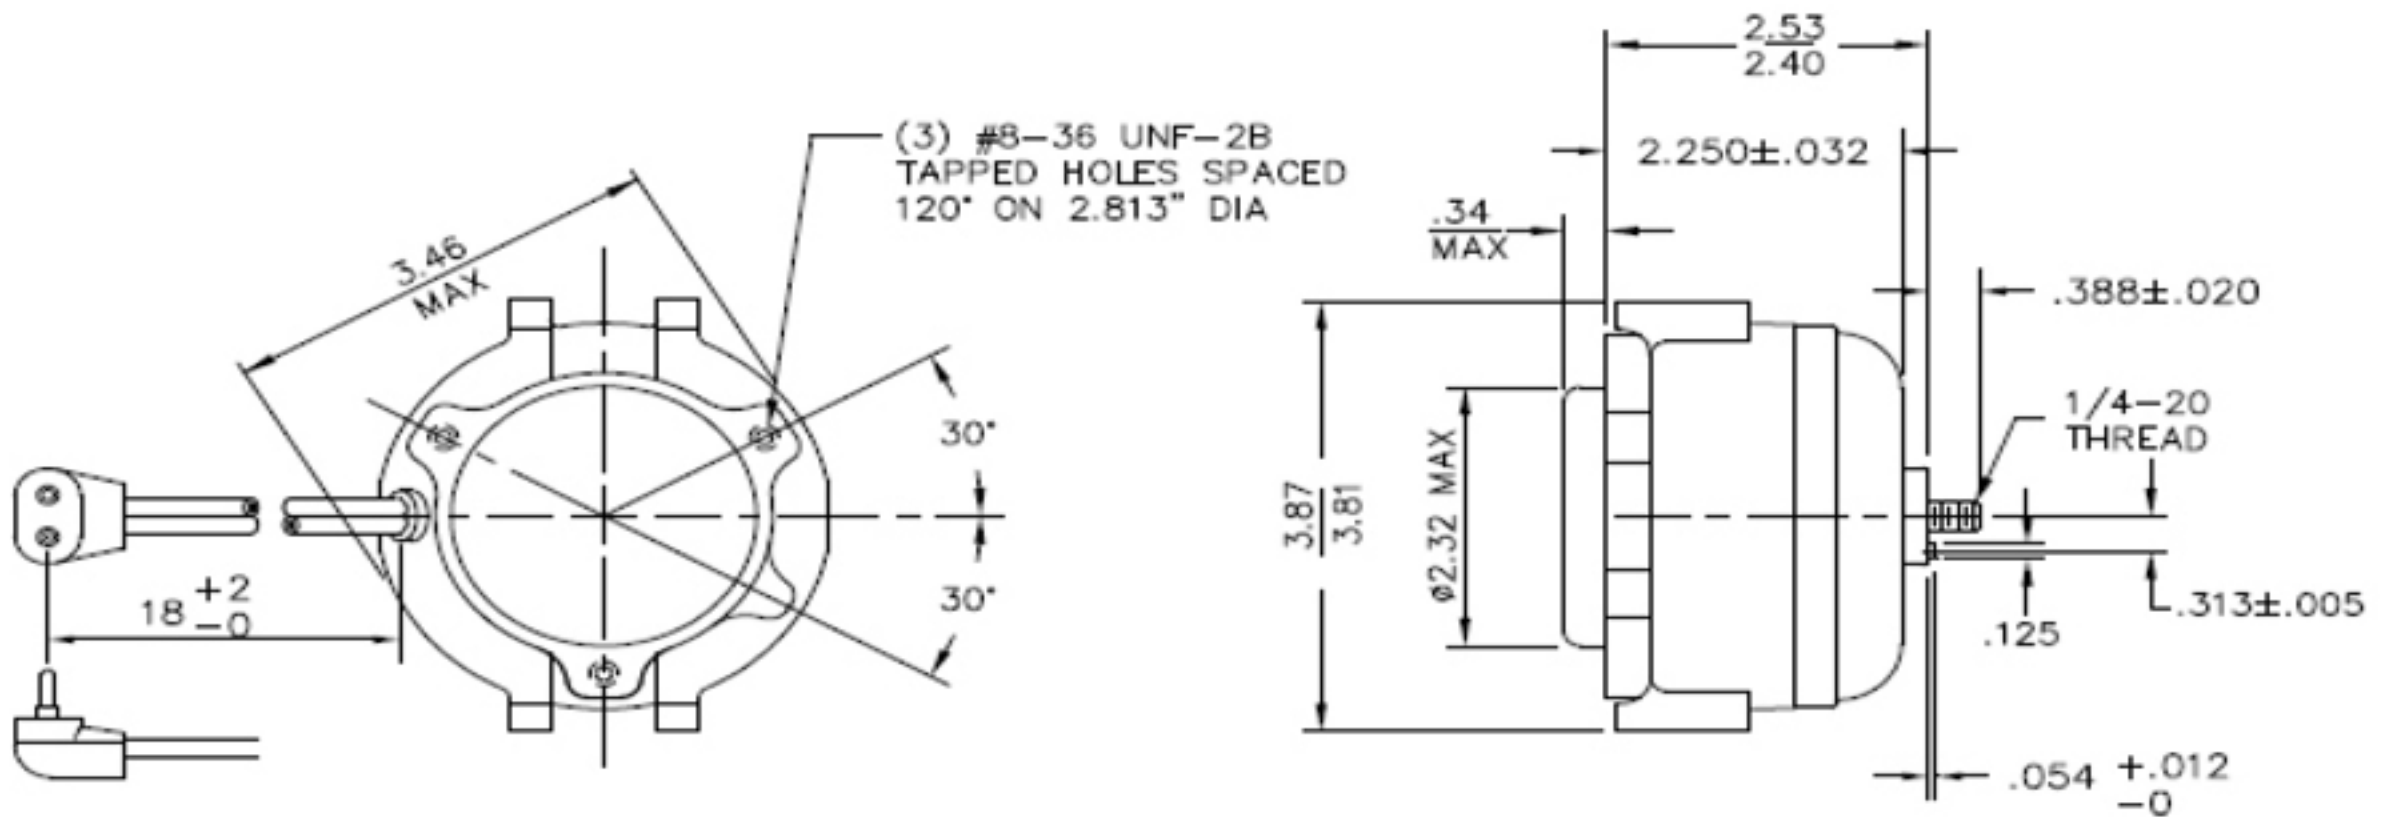

Features

- + Cast iron bearing and thick film lubrication system for long life and dependability
- + Cool running, quiet operation
- + Low temp oil for evaporator duty only
- + Meets UL and Canadian Standards for safety