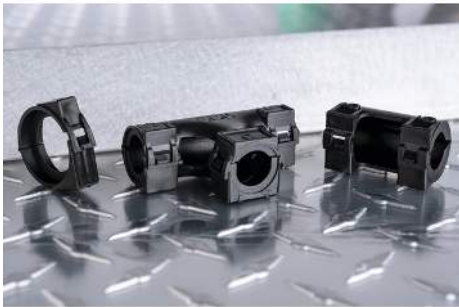

Specification Sheet

Part Number: 167-00217

Living hinge allows harness serviceability and reduces assembly time. Internal ribs affix to exterior of tubing which prevents slipping during tension or movement.

Snap-on connection makes installations quick and easy and increases efficiencies in harness assembly.

Junction point outlets offer additional areas to branch off wires and prevents wires from sliding or accidental removal from tubing.

Improves aesthetics of assembled wire harness.

No tools required to disassemble.

Hinged Convoluted Tubing Endclamp Fitting, 0.44", PP, Black, 5000/pkg

Article Number 167-00217

Type CTHC-EC4

Color Black (BK)

Quantity Per carton

Product Description	Convuluted Loom fittings are single piece hinged connectors that simply snap-on over slit and unslit loom tubing to secure wire branchouts or, connect different tubing diameters. The unique wrap around design makes installation easier and more efficient, while the unique junction points make easy branchouts that keep wires from sliding out of the tubing and eliminates need for secondary taping operation. The polypropylene material creates a sleek assembly and improves the appearance of the entire wiring assembly.
Short Description	Hinged Convuluted Tubing Endclamp Fitting, 0.44", PP, Black, 5000/pkg
Global Part Name	CTHC-EC4-PP-BK
Variant	Clamps
Diameter D (Imperial)	0.44
Diameter D (Metric)	11.2
Material	Polypropylene (PP)
Material Shortcut	PP
Flammability	UL 94 HB
Halogen Free	Yes
UV Resistant (Yes/No)	No
Operating Temperature	-4°F to +194°F (-20°C to +90°C)