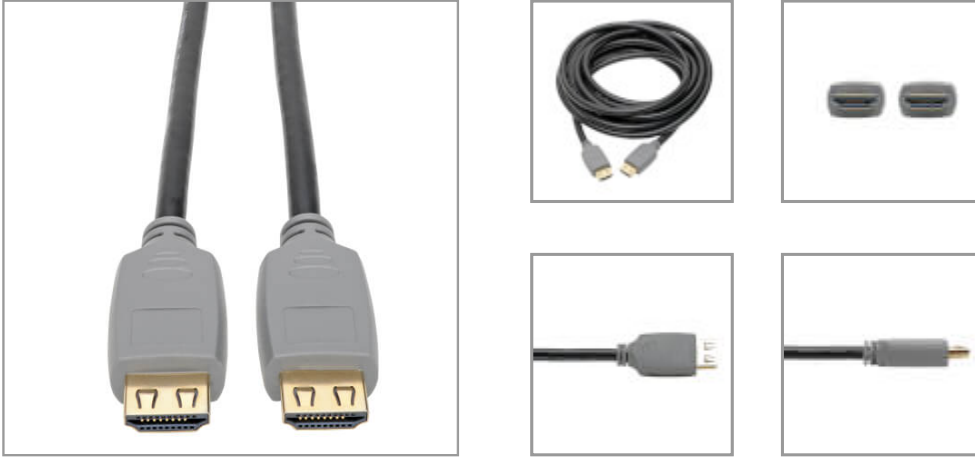

4K HDMI Cable (M/M) - 4K 60 Hz, HDR, 4:4:4, Gripping Connectors, Black, 15 ft.

MODEL NUMBER: P568-015-2A

4K HDMI cable connects your laptop or tablet to an HDTV, monitor or projector for crystal-clear 4K video with 4:4:4 color.

Features

4K HDMI Cable Connects Home Theater or Digital Signage Audio/Video Components

This 4K HDMI cable securely connects HDMI-enabled laptops, tablets, PCs, Blu-ray players, game consoles or satellite/cable TV boxes to HDTVs, HD monitors, projectors or home theater receivers. Gripping HDMI connectors on both ends help ensure components stay firmly attached to avoid viewing interruptions. The 15-foot (4.6-meter) length allows you great flexibility in placing your home theater components.

Enjoy the Clarity of 4K HDMI Video with Multi-Channel Audio, HDR and 4:4:4 Color

This 4K HDMI cable provides a pure digital connection that supports Ultra HD video resolutions up to 4K for crystal-clear picture and sound. High Dynamic Range (HDR) provides a wide range of vibrant colors with richer contrast, brighter whites and deeper blacks that pop on your 4K display. It also supports 4:4:4 chroma subsampling for top-level PC gaming or using your HDTV as a PC monitor. The cable is backward compatible with previous HDMI generations, allowing you to use it to connect lower-resolution components.

Highlights

- Supports UHD resolutions up to 4K (4:4:4) for crystal-clear video
- High-grip HDMI plugs maintain constant A/V signal without accidental disconnections
- Carries High Dynamic Range (HDR) signals for rich contrast and expanded color accuracy
- 15 ft. length allows great flexibility in setting up devices in your home theater
- Plug-and-play operation with no software required for easy, immediate installation