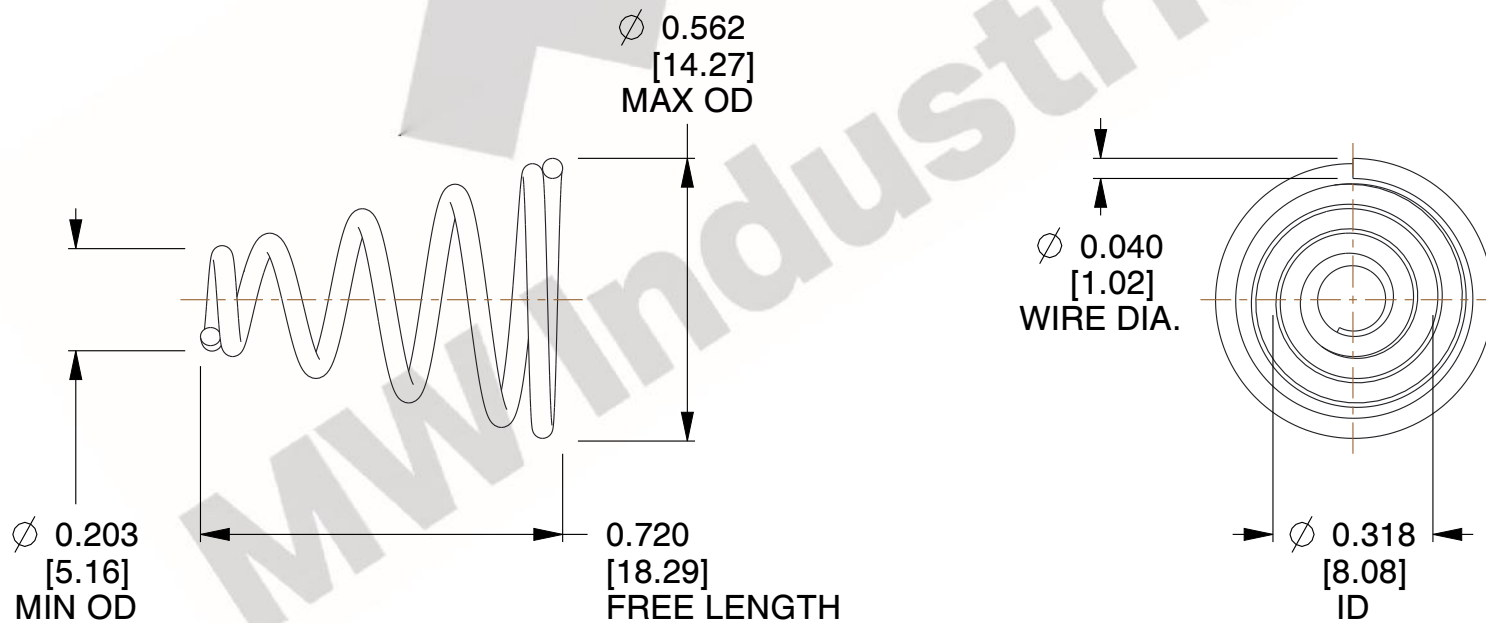

**NOTES:**

1. Material : Music Wire
2. Total Coils : 5.250
3. Solid Height : 0.450 (in)
4. Finish : ZINC
5. Ends : Closed
6. All Drawing Dimensions are in Inches [mm]

COMPONENT

TAPERED SPRINGS

**TA-2204CS**

TAPERED SPRINGS

UNIT

INCH [mm]

SHEET

1 of 1