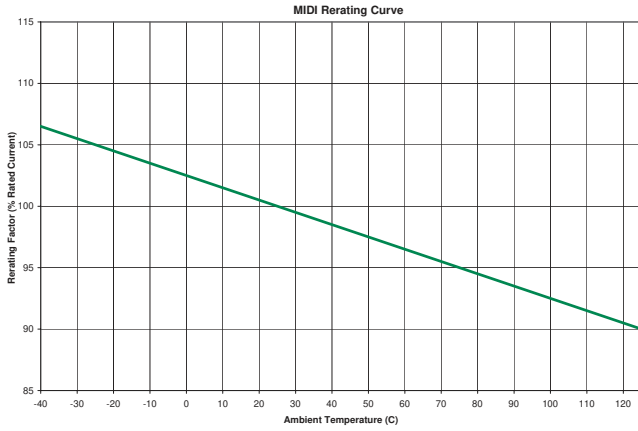

MIDI® HEAVY DUTY BOLT-DOWN FUSE RATED 32V

Temperature Derating Curve