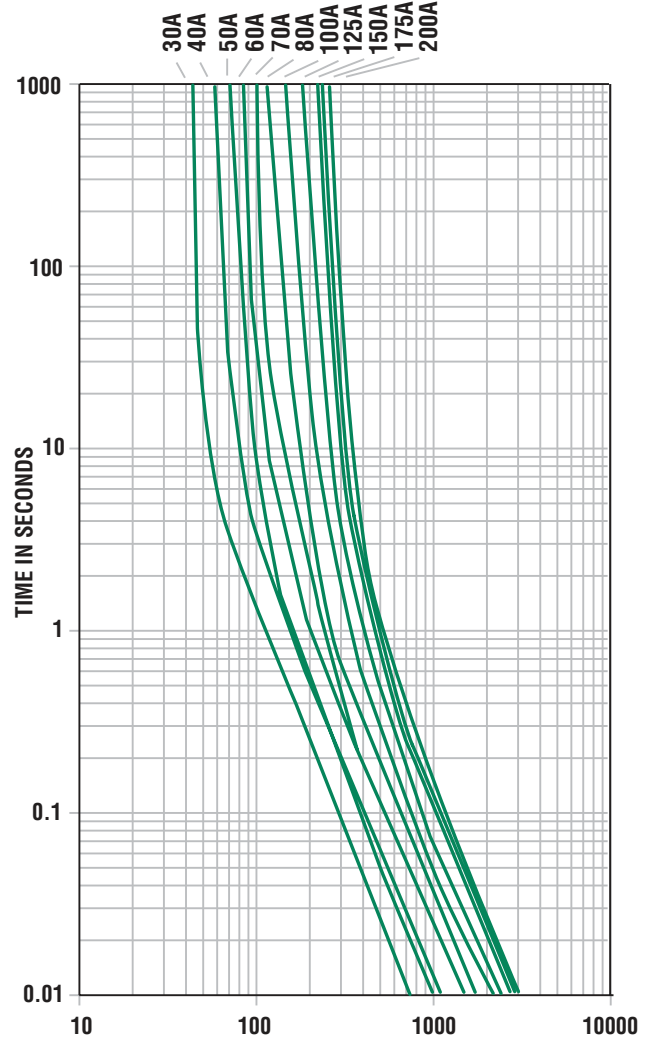

Time-Current Characteristic Curves