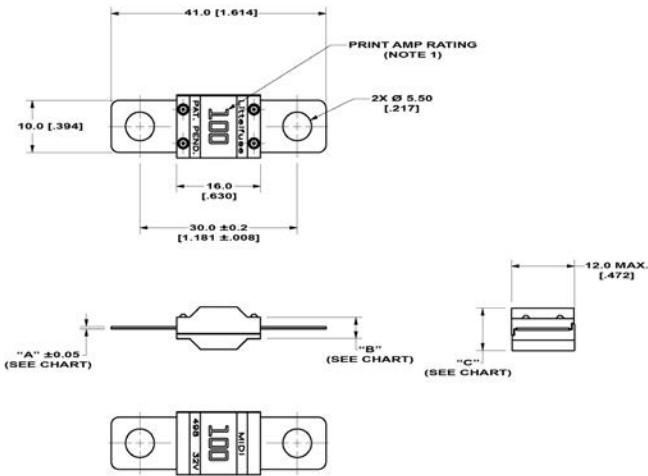

Note 1: Short circuit protectors only.

**MIDI® HEAVY DUTY BOLT-DOWN FUSE RATED 32V**

**Temperature Derating Curve**

**Time-Current Characteristic Curves**

**Dimensions**

Dimensions in mm

Part Number Artikel-Nr.	"A" mm (inch)	"B" mm (inch)	"C" mm (inch)
0498030.MXT-HD	0.41 (0.016)	4.0 (0.157)	8.0 (0.315)
0498040.MXT-HD	0.41 (0.016)	4.0 (0.157)	8.0 (0.315)
0498050.MXT-HD	0.41 (0.016)	4.0 (0.157)	8.0 (0.315)
0498060.MXT-HD	0.41 (0.016)	4.0 (0.157)	8.0 (0.315)
0498070.MXT-HD	0.41 (0.016)	4.0 (0.157)	8.0 (0.315)
0498080.MXT-HD	0.41 (0.016)	4.0 (0.157)	8.0 (0.315)
0498100.MXT-HD	0.63 (0.025)	4.3 (0.169)	8.3 (0.327)
0498125.MXT-HD	0.63 (0.025)	4.3 (0.169)	8.3 (0.327)
0498150.MXT-HD	0.63 (0.025)	4.3 (0.169)	8.3 (0.327)
0498175.MXT-HD	0.63 (0.025)	4.3 (0.169)	8.3 (0.327)
0498200.MXT-HD	0.63 (0.025)	4.3 (0.169)	8.3 (0.327)