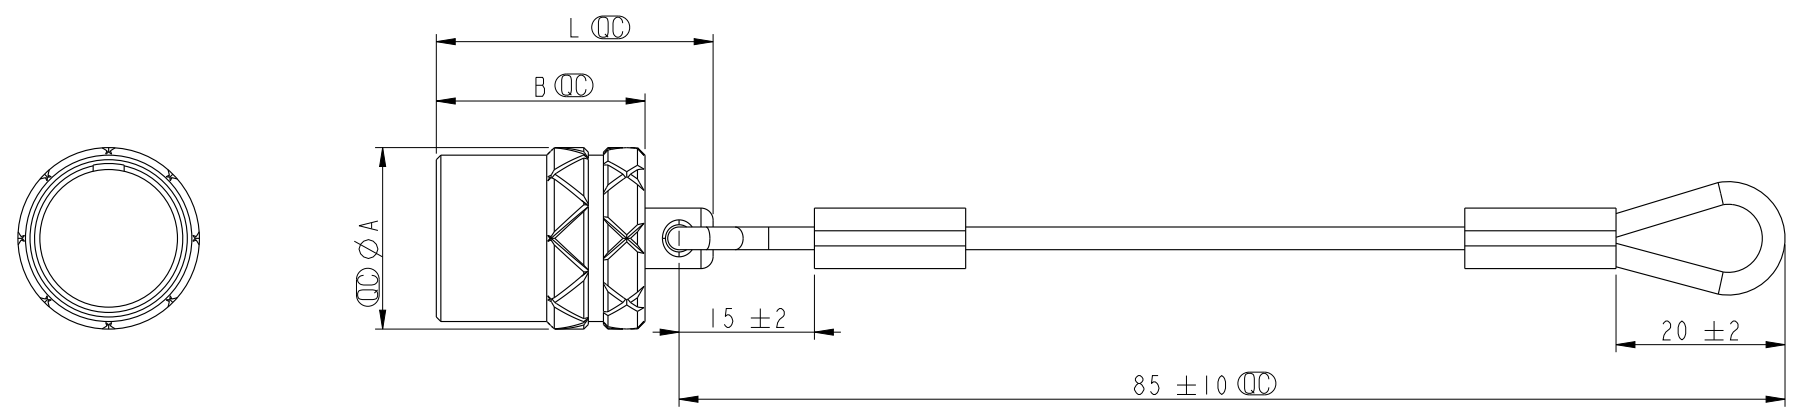

THIS DOCUMENT IS SUBJECT TO CHANGE WITHOUT NOTICE. IT IS CONFIDENTIAL AND A PROPERTY OF AMPHENOL LTW. DISCLOSURE TO THIRD PARTY HAS TO BE AUTHORIZED BY AMPHENOL LTW.

REV.	DESCRIPTION

CAP-DLBMQPEX
Series