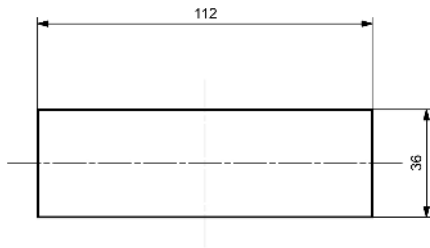

Data sheet

28811.6 KES-E 14/24 A GR

Media