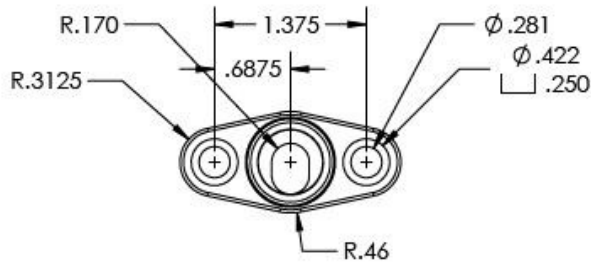

# HEAVY DUTY GOOSENECK FLEX ARM

95186 24" Long, 3/8-16 Female, Direct Mount Base

ARM LENGTH	24" (609.6 mm)
ARM MATERIAL	Steel
OUTSIDE DIAMETER	.695"
INSIDE DIAMETER	.325"
LOAD RATING	Max Load @ 90 Degrees: <b><u>1.5 pounds</u></b>
FEEL	Heavy Duty, Feels Stiff
MOUNTING STYLE	Screw Down, with Sheet Metal (#12 x 1 PPHSM) and Machine Screws (1/4-20) included
TOP FITTING	3/8-16 UNC Female Thread Male Thread Conversion Kit included with single use tube of Loctite and Male Stud
BASE FITTING	Direct Mount Fitting (Zinc Die Cast), Hole Spacing 1.375" on center
COVERING SLEEVE	PVC, Matte Black