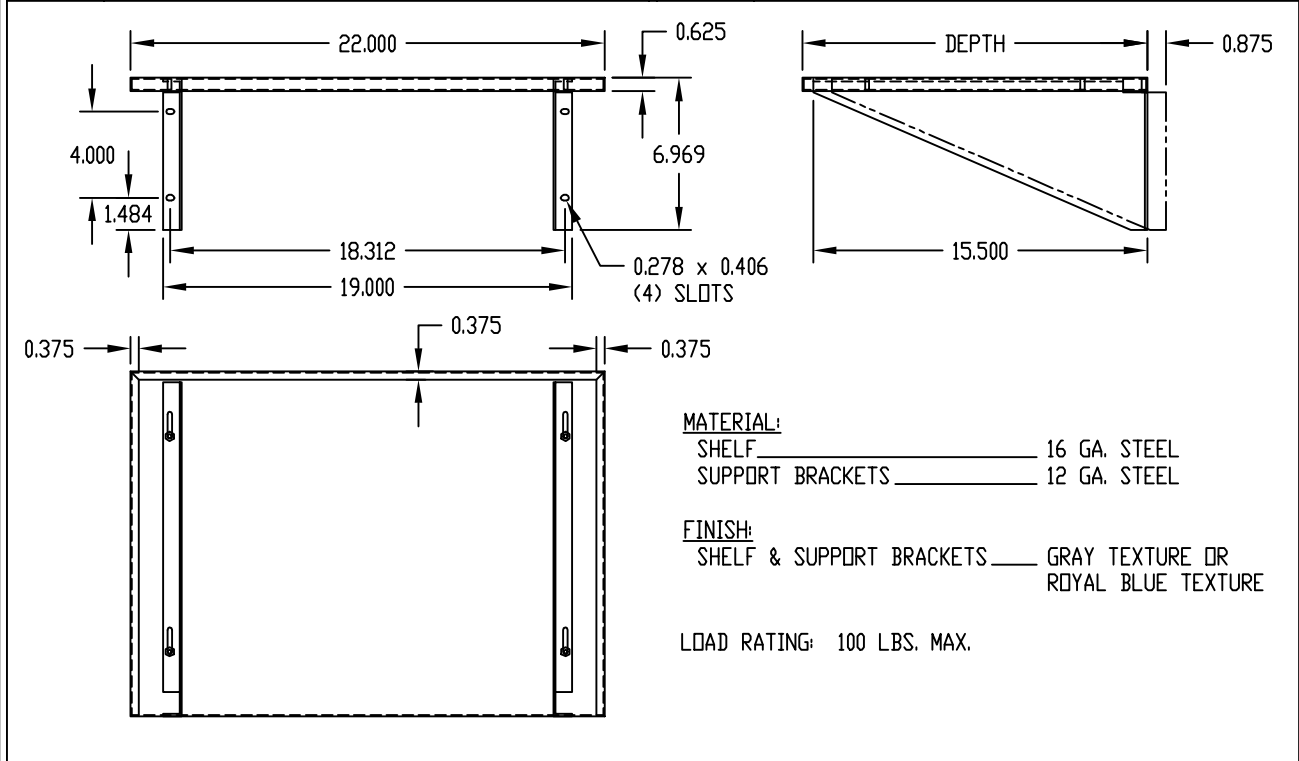

PART NAME	SHELF ASSEMBLY	PART No.	SA-1719 AND SA-1720
-----------	----------------	----------	---------------------

PART No.	DEPTH	PART No.	DEPTH
SA-1719	16.000	SA-1720	20.000

PART NAME	SHELF	PART No.	60-2380
-----------	-------	----------	---------

PART NAME	SHELF	PART No.	60-2381
-----------	-------	----------	---------