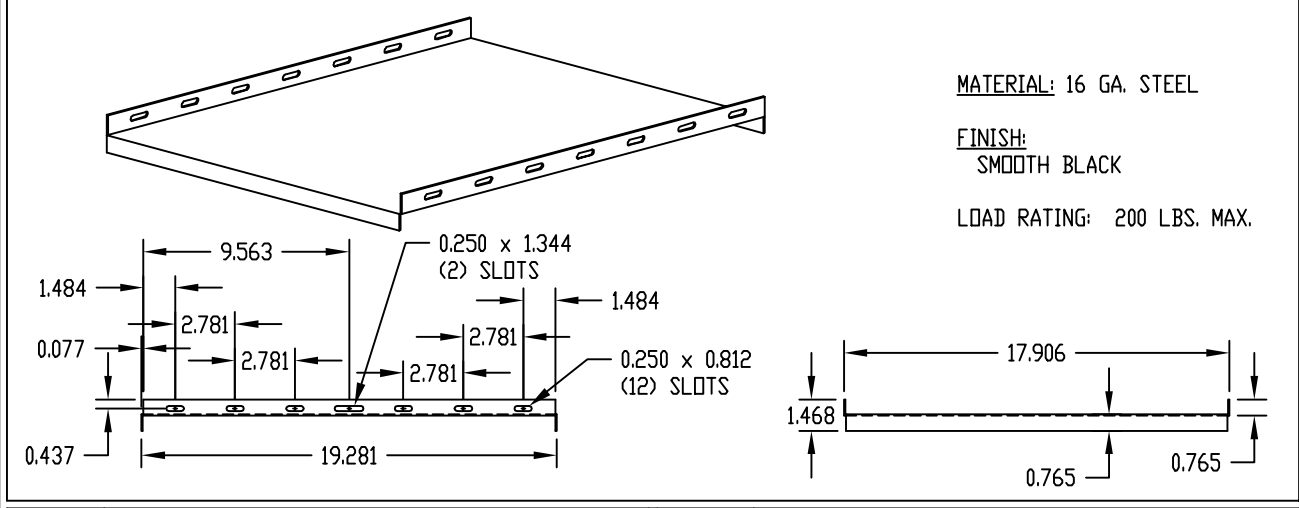

PART NAME	SHELF ASSEMBLY	PART No.	SA-1719 AND SA-1720
-----------	----------------	----------	---------------------

PART No.	DEPTH	PART No.	DEPTH
SA-1719	16.000	SA-1720	20.000

PART NAME	SHELF	PART No.	60-2380
-----------	-------	----------	---------

PART NAME	SHELF	PART No.	60-2381
-----------	-------	----------	---------