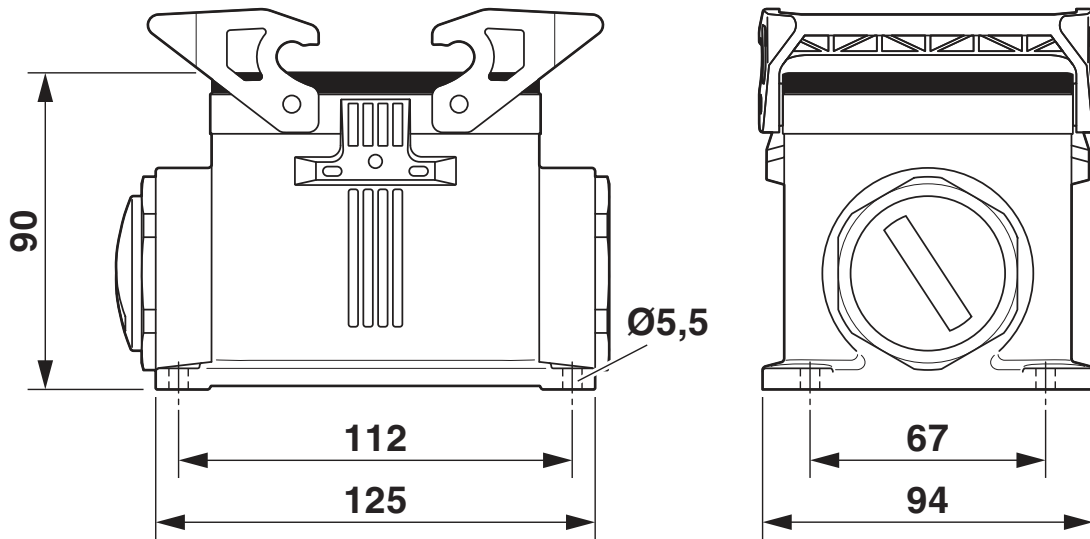

Dimensions

Dimensional drawing	
Width	94 mm
Height	90 mm
Length	125 mm
Drill hole distance, horizontal	112 mm
Drill hole distance, vertical	67 mm
Hole diameter	5.5 mm

Material specifications

Flammability rating according to UL 94	V0 (Interlock)
Seal material	NBR, conductive
Housing surface material	uncoated
Locking latch material	PA
Impact strength	IK09
Housing material	Die-cast aluminum, salt water resistant

HC-STA-B32-SHWD-2SSP36-ELC-AL - Housing

1424847

<https://www.phoenixcontact.com/us/products/1424847>

Drawings

Dimensional drawing

Dimensional drawing

1424847

<https://www.phoenixcontact.com/us/products/1424847>