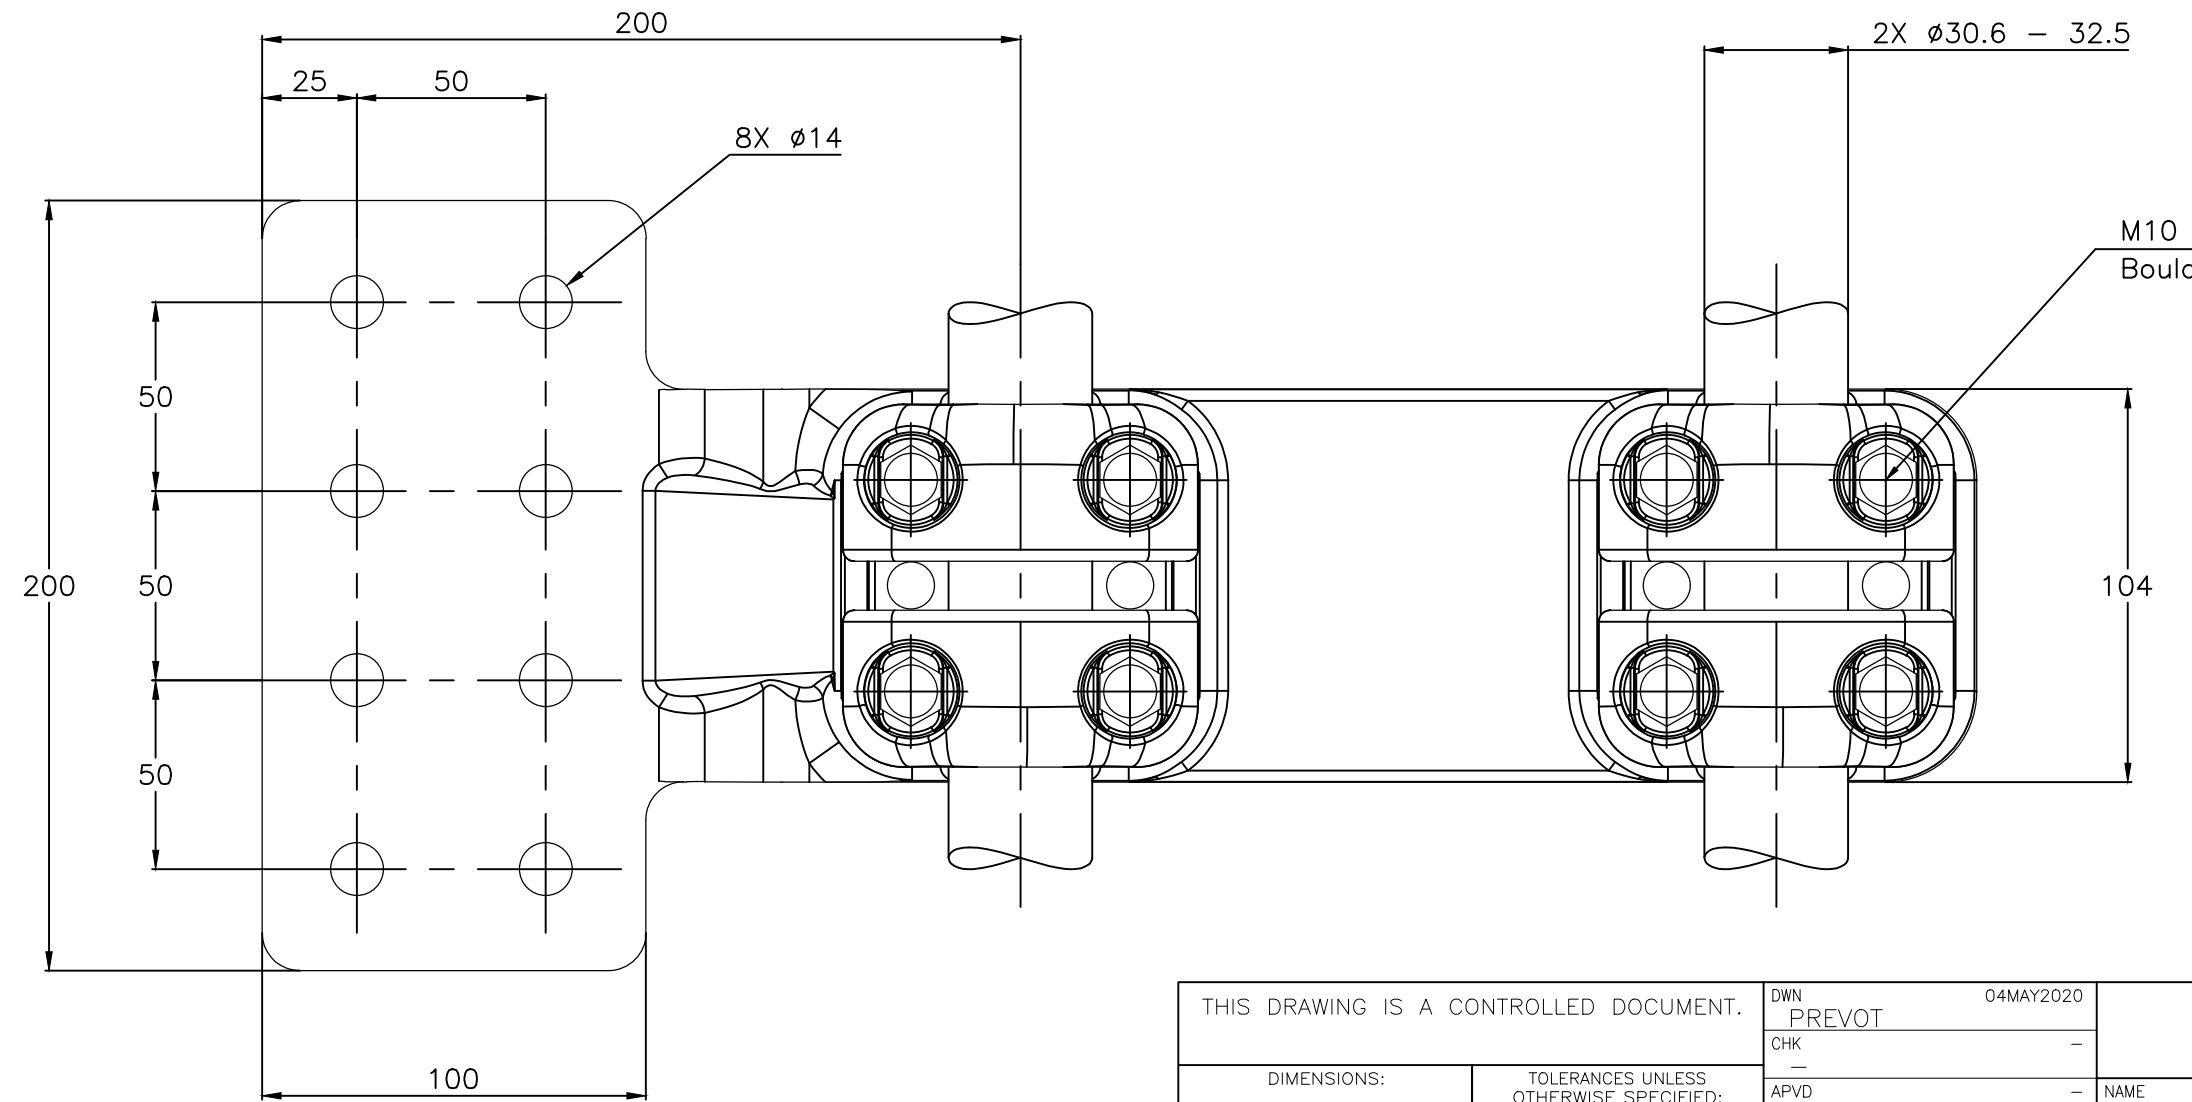

© 2020 TE Connectivity. All Rights Reserved.

REVISIONS					
P	LTR	DESCRIPTION	DATE	DWN	APVD
	A	CREATION	04MAY2020	MP	—

ITEM:.....

THIS DRAWING IS A CONTROLLED DOCUMENT.		DWN	04MAY2020		STE TE Connectivity
		CHK	PREVOT		
DIMENSIONS: mm		TOLERANCES UNLESS OTHERWISE SPECIFIED:		NAME	
		0 PLC	± -	FLAG PALM CONNECTOR FOR TWIN CONDUCTORS	
		1 PLC	± -	RACCORD A PLAGE DRAPEAU POUR FAISCEAU DOUBLE	
		2 PLC	± -	5 PFD 82 F M325 E200 100X200 R90	
		3 PLC	± -	APPLICATION SPEC	
		4 PLC	± -	SIZE	RESTRICTED TO
		ANGLES	± -	CAGE CODE	
MATERIAL		FINISH		DRAWING NO	
				WEIGHT	
				4 kg	
CUSTOMER DRAWING				SCALE	1:2
				SHEET	1 OF 1
				REV	A