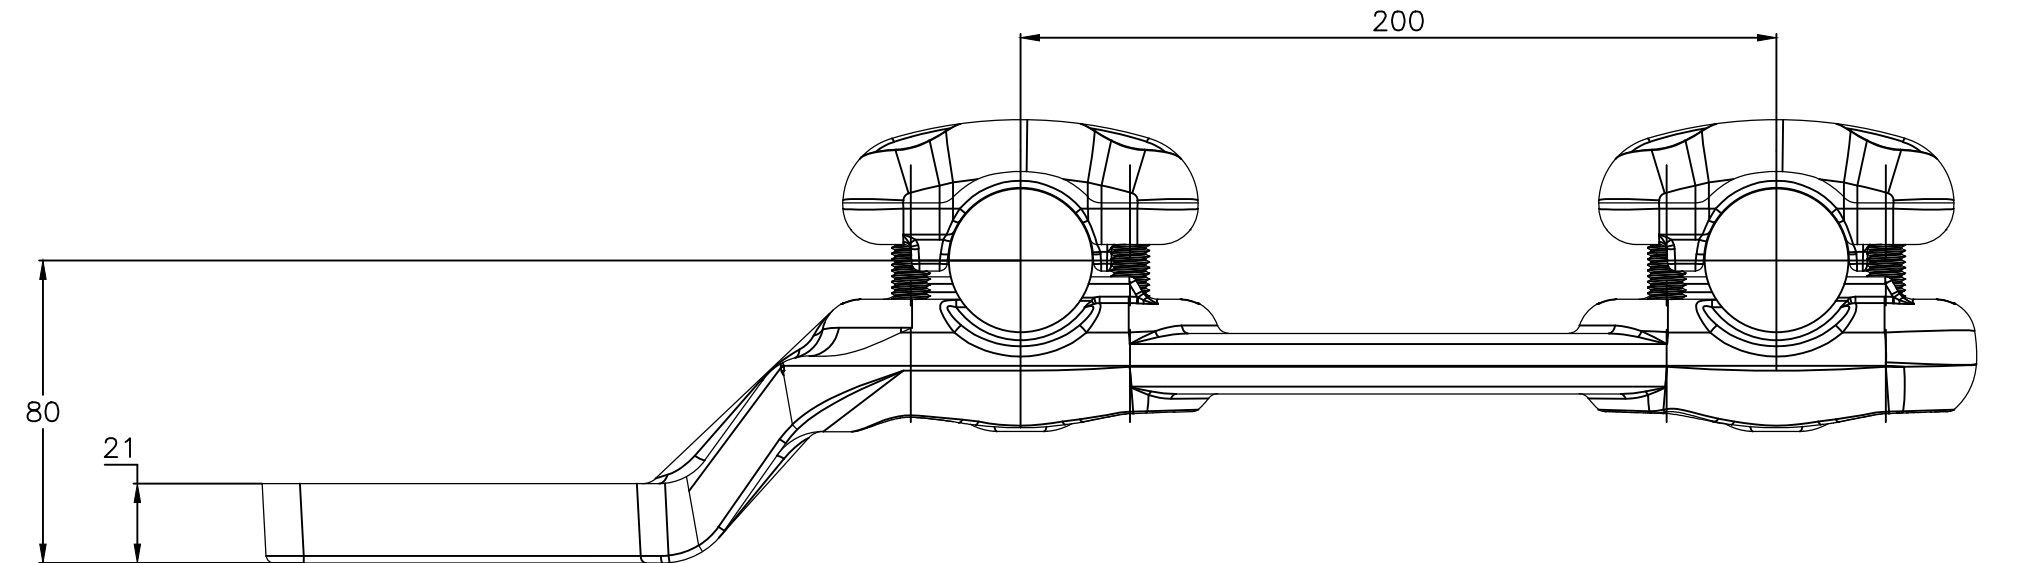

© 2020 TE Connectivity. All Rights Reserved.

REVISIONS					
P	LTR	DESCRIPTION	DATE	DWN	APVD
	A	CREATION	04MAY2020	MP	—

ITEM:.....

THIS DRAWING IS A CONTROLLED DOCUMENT.		DWN	04MAY2020		STE TE Connectivity
		CHK	PREVOT		
DIMENSIONS: mm		TOLERANCES UNLESS OTHERWISE SPECIFIED:		NAME	
		0 PLC	± -	FLAG PALM CONNECTOR FOR TWIN CONDUCTORS	
		1 PLC	± -	RACCORD A PLAGE DRAPEAU POUR FAISCEAU DOUBLE	
		2 PLC	± -	5 PFD 82 F M325 E200 100X200 R90	
		3 PLC	± -	APPLICATION SPEC	
		4 PLC	± -	SIZE	RESTRICTED TO
		ANGLES	± -	CAGE CODE	
MATERIAL		FINISH		DRAWING NO	
				WEIGHT	
				4 kg	
CUSTOMER DRAWING				SCALE	1:2
				SHEET	1 OF 1
				REV	A