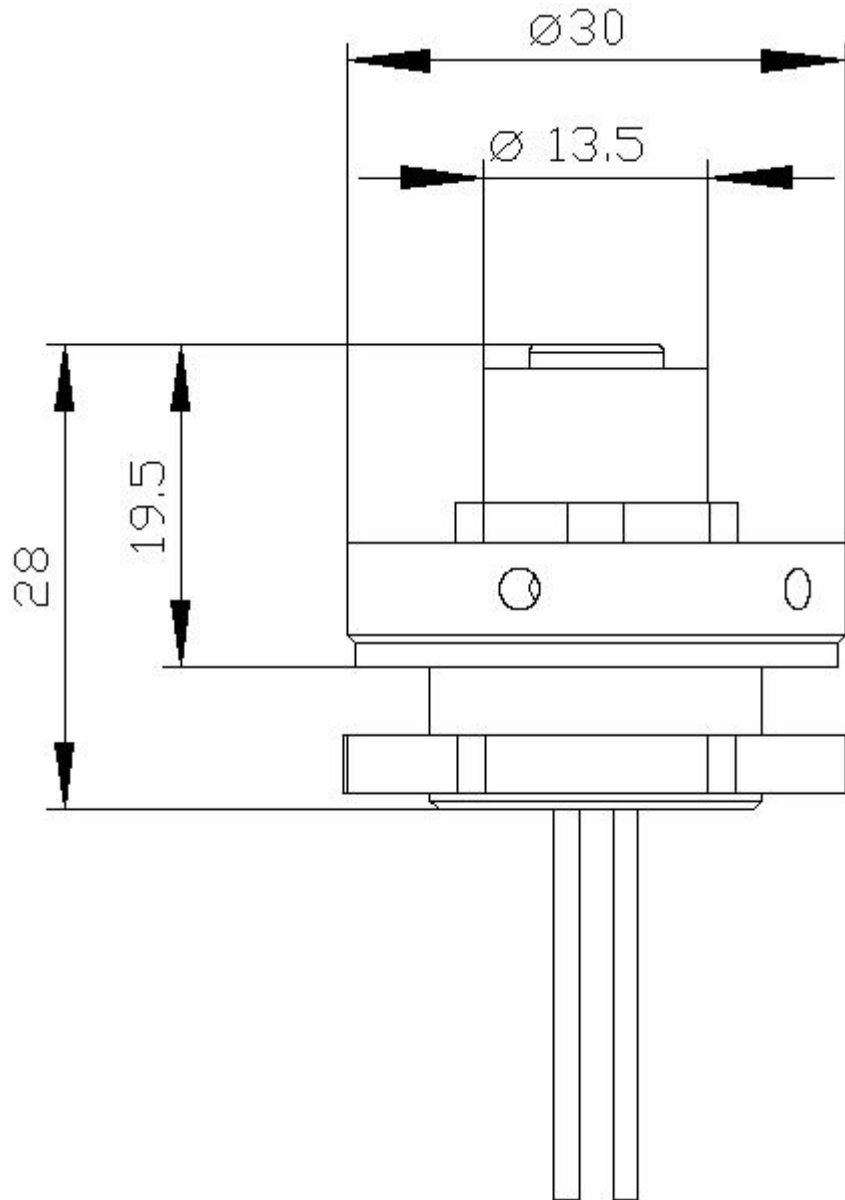

last modified:

5/15/2020