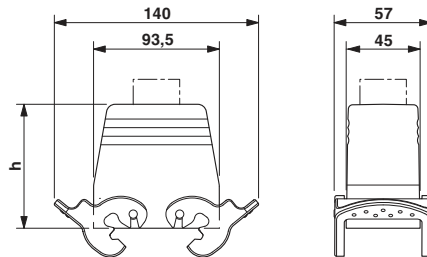

#### Dimensions

Height	76 mm
Width	43 mm
Length	94 mm

Metal screw connection up to 5 bar, thread length: 8 mm, cable diameter: 14 - 21 mm, WAF 34, screw connection: M32

Cable gland - HC-M-KV-M32(19-27) - 1646010

Metal screw connection up to 5 bar, thread length: 8 mm, cable diameter: 19 - 27 mm, WAF 43, screw connection: M32

### Drawings

Dimensioned drawing

Illustration shows the article without double locking latch