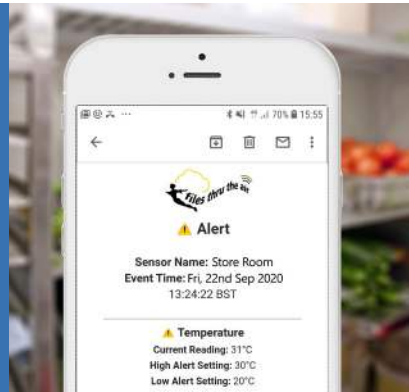

Wireless Alert T

Wireless Alert T is a battery-powered temperature sensor that sends a warning email if a user-set level is reached. Simply select your temperature limits and connect to your Wi-Fi network using the FilesThruTheAir mobile app.

- -18 to +54 °C measurement range using an internal sensor
- User-configurable high and low temperature limits
- Sends email alerts and scheduled status reports
- Flashing alert indicator
- Wi-Fi connected
- Simple to set up using the free mobile app
- Two years' battery life (typical)
- No ongoing subscription fees
- Includes sticky pad for wall mounting