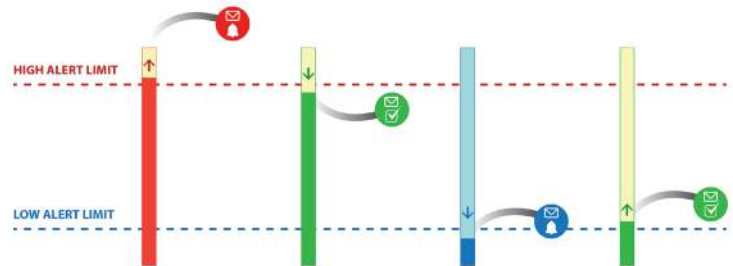

Wireless Alert T

Wireless Alert T is a battery-powered temperature sensor that sends a warning email if a user-set level is reached. Simply select your temperature limits and connect to your Wi-Fi network using the FilesThruTheAir mobile app.

- -18 to +54 °C measurement range using an internal sensor
- User-configurable high and low temperature limits
- Sends email alerts and scheduled status reports
- Flashing alert indicator
- Wi-Fi connected
- Simple to set up using the free mobile app
- Two years' battery life (typical)
- No ongoing subscription fees
- Includes sticky pad for wall mounting

The Wireless Alert T can be set up to monitor temperature limits in a variety of applications. High and low temperature limits are user-configurable between -18 and 54 °C (0 and 129 °F). The device will trigger a notification email, sent to a user-selected address, if the temperature limits are breached and when the temperature returns to normal. In addition to this, the device can send a scheduled summary email detailing minimum, maximum and average temperature, as well as battery level, number of alerts, and total time spent in alert.

Specifications

	Minimum	Typical	Maximum	Unit
Measurement Range	-18 (0)		54 (129)	°C (°F)
Measurement Resolution		1 (2)		°C (°F)
Measurement Accuracy		±1 (±2)		°C(°F)
Device Operating Temperature	-18 (0)		54 (129)	°C (°F)
Alert Levels	User-configurable, within measurement range stated above			
Response Time	< 1 minute			
Environmental Conditions*	Indoor use only - IP5X			
Product Dimensions	69 x 32 x 22 (2.7 x 1.3 x 0.9)			mm (inches)
Battery Type	2 x 1.5V Alkaline LR03/UM4/AAA			
Battery Life**	2			Years
Wi-Fi***	WPA/WPA-2 Personal - 802.11bgn (2.4GHz)			