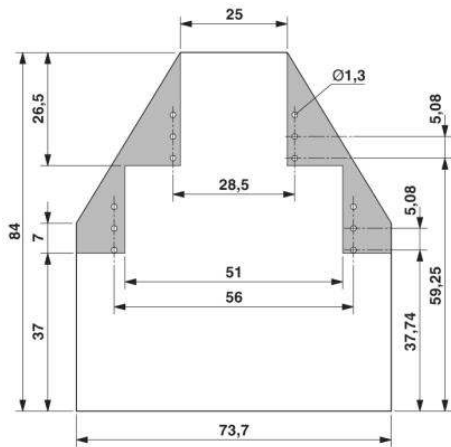

Technical data	
General	
Housing type	Complete housing
Housing material	Polyamide (PA 6.6)
Color	green

Dimensions / positions

Length	79 mm
Width	22.5 mm
Number of positions	12
Pitch	5 mm

Technical data

Ambient temperature (operation)	-40 °C ... 105 °C
Connection in acc. with standard	CUL
Nominal voltage U_N	300 V
Nominal current I_N	10 A
AWG/kcmil	30-12
Indicator1	CUL1
Inflammability class acc. to UL 94	V0
Power dissipation at 20°C in the horizontal mounting position	4.6 W 6.7 W

Connection data

Conductor cross section solid min.	0.2 mm ²
Conductor cross section solid max.	4 mm ²
Conductor cross section stranded min.	0.2 mm ²
Conductor cross section stranded max.	2.5 mm ²
Conductor cross section AWG/kcmil min.	24
Conductor cross section AWG/kcmil max	12
Stripping length	8 mm

Diagrams/Drawings

Dimensioned drawing

Schematic diagram

Address

PHOENIX CONTACT Deutschland GmbH
Flachmarktstr. 8
32825 Blomberg, Germany
Phone +49 5235 3 12000
Fax +49 5235 3 41200
<http://www.phoenixcontact.de>