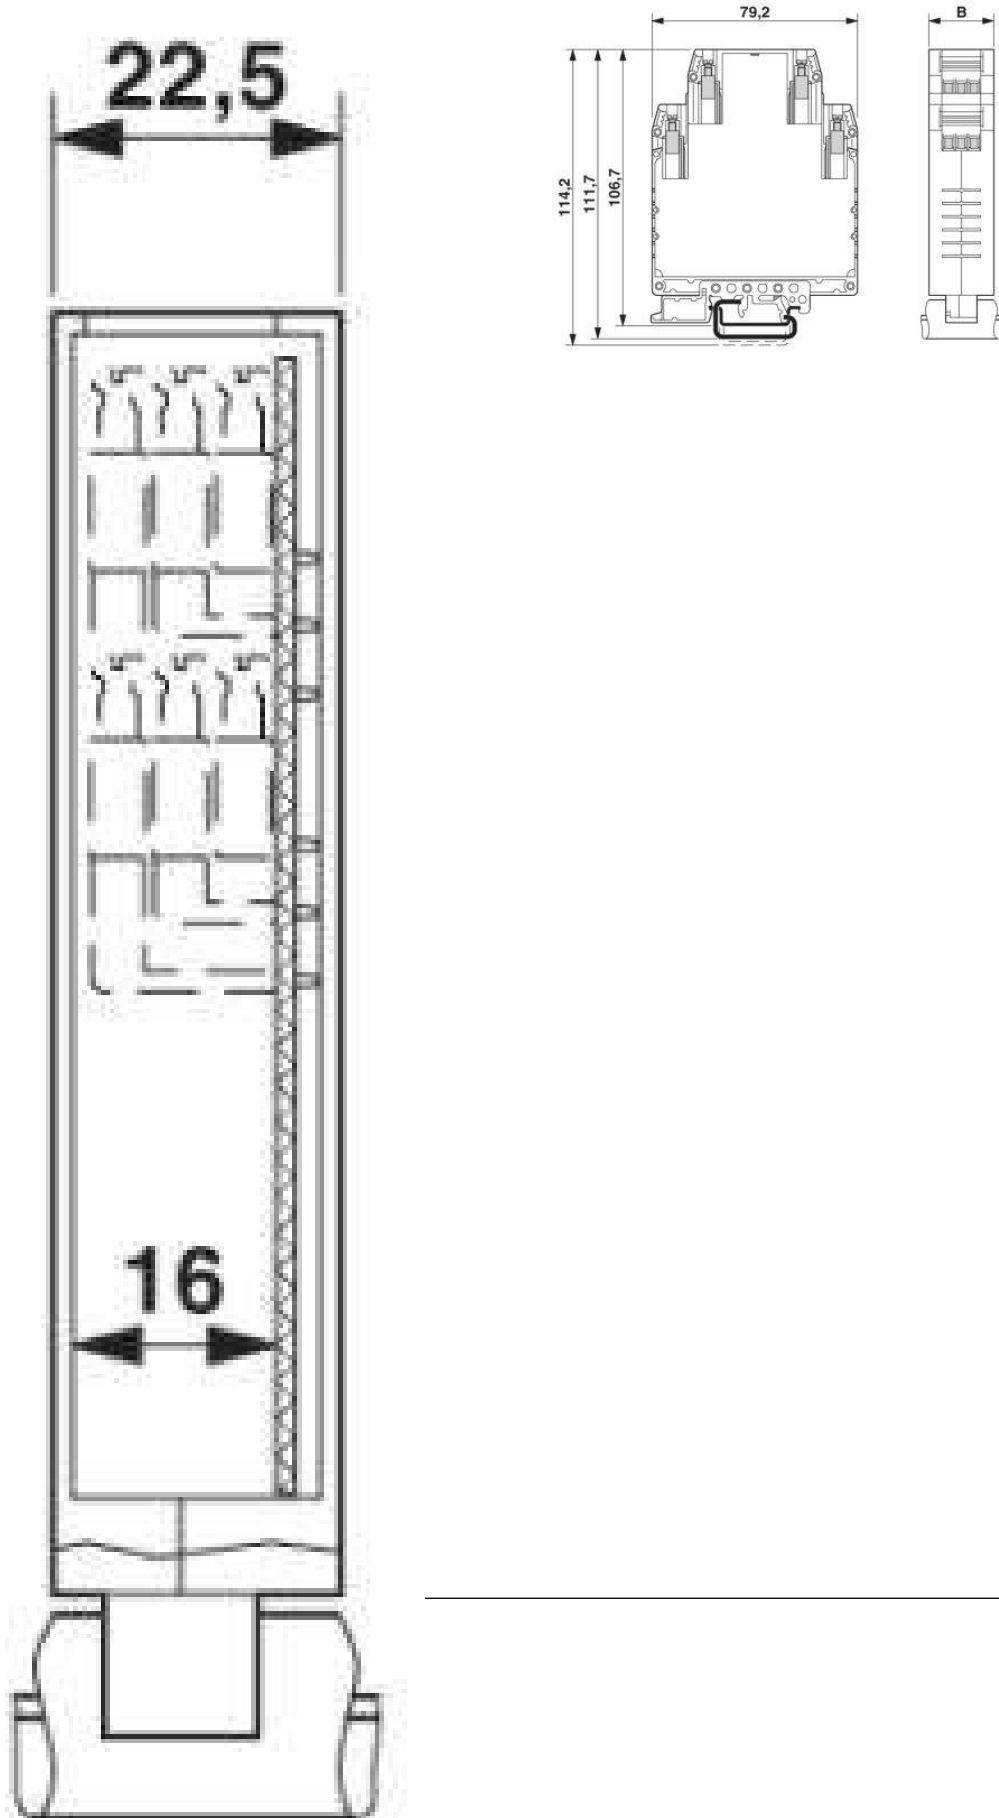

Diagrams/Drawings

Dimensioned drawing