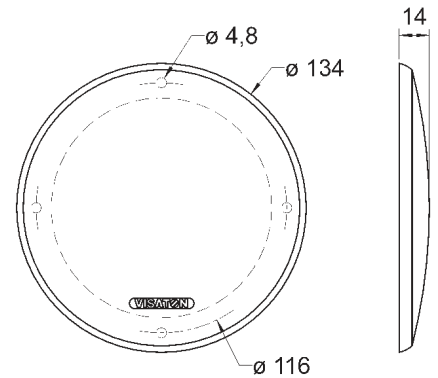

Gitter 10 R/134
17.09.2009