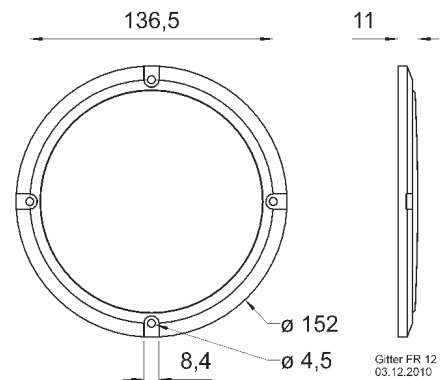

Protective grille made of black painted metal. Decoration ring made of black plastics.
 Can be supplied painted in other colours on request.

Passend für/Suitable for: FR 12

Gitter FR 12
03.12.2010

Art. No. 4744 Gitter / Grille 10 PL