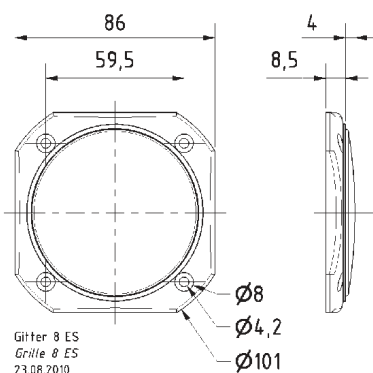

Schutzgitter aus schwarz lackiertem Metall. Zierring aus schwarzem Kunststoff.
Auf Anfrage auch in anderen Farben lackiert erhältlich.

- Kunststoff: PC-110 (UL 94: V-2)

Protective grille Protective grille made of black painted metal. Decoration ring made of black plastics.
Can be supplied painted in other colours on request.

- Plastics: PC-110 (UL 94: V-2)

Passend für/Suitable for:
F 8 SC, FR 8, FR 8 JS, FRS 8 M, FRS 8