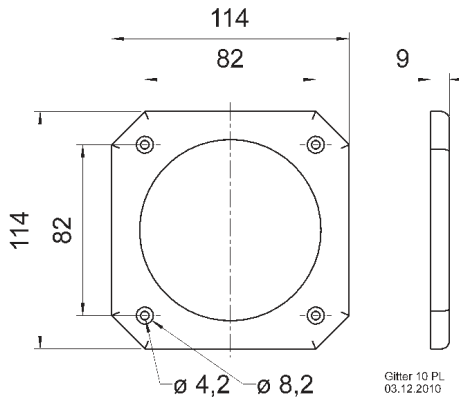

Protective grille made of black painted metal. Decoration ring made of black plastics.
 Can be supplied painted in other colours on request.

Passend für/Suitable for: FR 12

Gitter FR 12
03.12.2010

Art. No. 4744 Gitter / Grille 10 PL