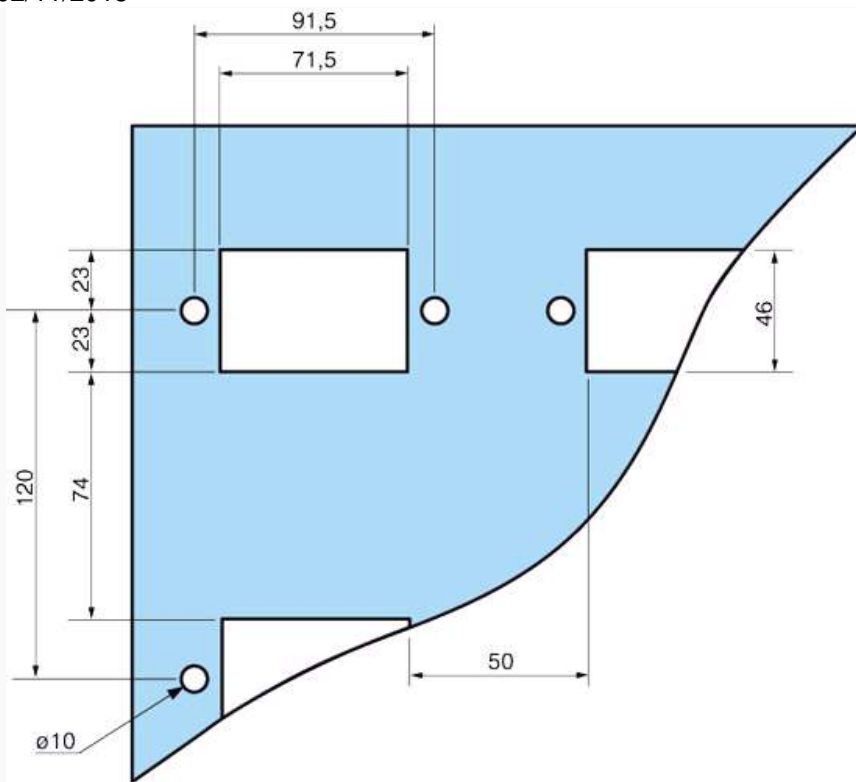

Type	Description
88970810 MA1	IP40 faceplate : CD20 or XD26

Specifications

Dimensions (mm)

IP40

N°	Legend
①	88970809 = 110 88970810 = 155
②	88970809 = 108 88970810 = 108

Dimensions (mm)

**Dimensions (mm)**

EN 88970810_N02