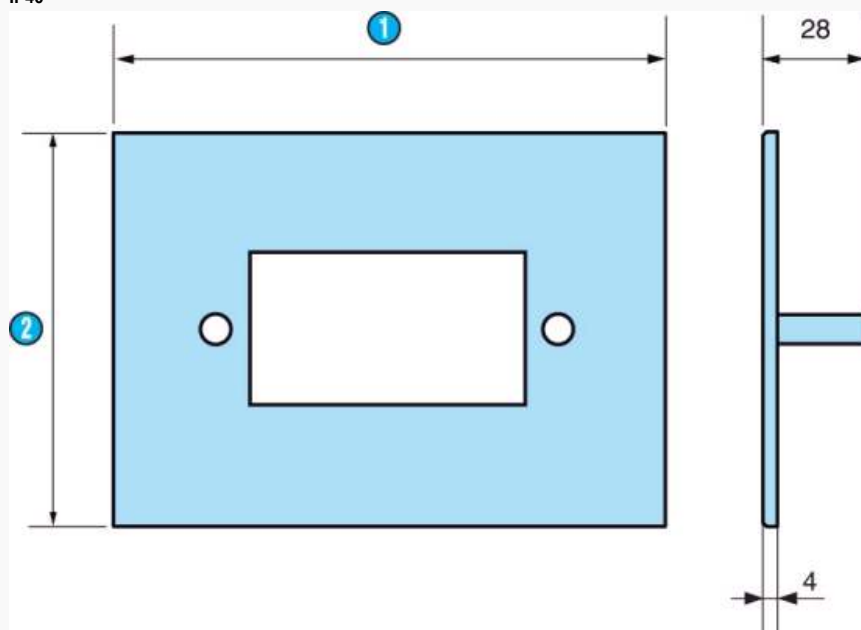

Faceplates MA1 Part number 88970810

- IP67 : sealing on front panel, panel-mounting of the Millennium 3
- IP40 : direct access to the front of the controller, possibility of labelling (laser marking)

Part numbers

Type	Description
88970810 MA1	IP40 faceplate : CD20 or XD26

Specifications

Dimensions (mm)

IP40

N°	Legend
①	88970809 = 110 88970810 = 155
②	88970809 = 108 88970810 = 108

Dimensions (mm)

**Dimensions (mm)**

EN 88970810_N02