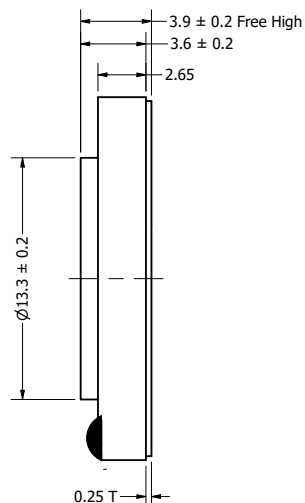

Part Number:	SW201108-1	
	DRAWN	3/10/2017
Description:	Waterproof Dynamic Speaker	
	CHECKED	10/6/2017
	APPROVED	10/6/2017
	C.E.	

This document contains data proprietary to DB Unlimited. Any use or reproduction, in any form, without prior written permission of DB Unlimited is prohibited. All terms and conditions can be found at www.dbunlimitedco.com

Top View

Side View

Bottom View

Items	Specifications	Conditions
Sound Pressure Level	97	dB (@ 10cm), Avg.
Resonant Frequency	1,100	Hz
Frequency Range	1,100 ~ 10,000	Hz
Nominal Power	0.8	W
Max. Power	1.2	W
Impedance	8	Ω
Cone Material	Mylar	
Mount Type	Flush Mount	
IP Rating	IP67	
Storage Temperature	-40 ~ +85	°C
Operating Temperature	-20 ~ +60	°C
Weight	1.84	g

REVISION HISTORY

REV	DESCRIPTION	DATE	APPROVED
	Released from Engineering	10/6/2017	C.E.
1	Added polarity marking	10/25/2017	C.E.
2	Show double side tape	1/4/2019	C.E.

NOTES

- 1) All dimensions are in mm unless otherwise noted
- 2) All tolerances are ± 0.3 mm unless otherwise noted
- 3) All parts meet RoHS
- 4) Subject to change or redrawn without notice