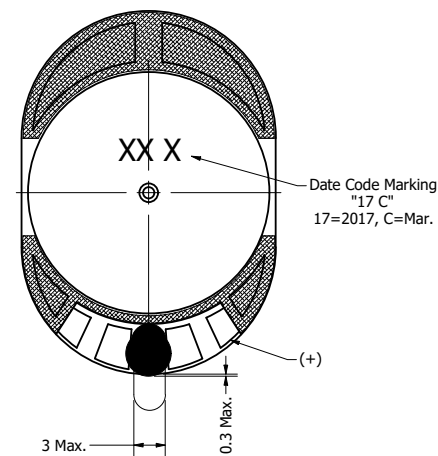

Part Number:	SW201108-1	
	DRAWN	3/10/2017
Description:	Waterproof Dynamic Speaker	
	CHECKED	10/6/2017
	APPROVED	10/6/2017
	C.E.	

This document contains data proprietary to DB Unlimited. Any use or reproduction, in any form, without prior written permission of DB Unlimited is prohibited. All terms and conditions can be found at www.dbunlimitedco.com

Top View

Side View

Bottom View

Items	Specifications	Conditions
Sound Pressure Level	97	dB (@ 10cm), Avg.
Resonant Frequency	1,100	Hz
Frequency Range	1,100 ~ 10,000	Hz
Nominal Power	0.8	W
Max. Power	1.2	W
Impedance	8	Ω
Cone Material	Mylar	
Mount Type	Flush Mount	
IP Rating	IP67	
Storage Temperature	-40 ~ +85	°C
Operating Temperature	-20 ~ +60	°C
Weight	1.84	g

REVISION HISTORY

REV	DESCRIPTION	DATE	APPROVED
	Released from Engineering	10/6/2017	C.E.
1	Added polarity marking	10/25/2017	C.E.
2	Show double side tape	1/4/2019	C.E.

NOTES

- 1) All dimensions are in mm unless otherwise noted
- 2) All tolerances are ± 0.3 mm unless otherwise noted
- 3) All parts meet RoHS
- 4) Subject to change or redrawn without notice