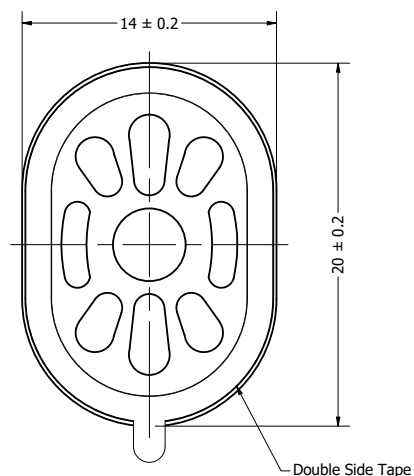

Top View

Side View

Bottom View

Items	Specifications	Conditions
Sound Pressure Level	97	dB (@ 10cm), Avg.
Resonant Frequency	1,100	Hz
Frequency Range	1,100 ~ 10,000	Hz
Nominal Power	0.8	W
Max. Power	1.2	W
Impedance	8	Ω
Cone Material	Mylar	
Mount Type	Flush Mount	
IP Rating	IP67	
Storage Temperature	-40 ~ +85	°C
Operating Temperature	-20 ~ +60	°C
Weight	1.84	g

REVISION HISTORY

REV	DESCRIPTION	DATE	APPROVED
	Released from Engineering	10/6/2017	C.E.
1	Added polarity marking	10/25/2017	C.E.
2	Show double side tape	1/4/2019	C.E.

NOTES

- 1) All dimensions are in mm unless otherwise noted
- 2) All tolerances are ± 0.3 mm unless otherwise noted
- 3) All parts meet RoHS
- 4) Subject to change or redrawn without notice